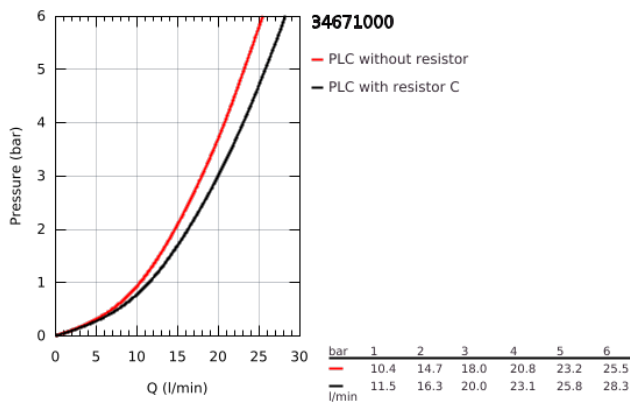

34 671 000 GROHTHERM SPECIAL THERMOSTATIC BATH MIXER 1/2"

PRODUCT DESCRIPTION

- Colour: chrome
- wall mounted
- ergonomic metal wing handles
- GROHE Aquadimmer handle with multiple function
- flow control
- integrated mixed water shut off
- diverter bath/shower
- GROHE TurboStat - compact cartridge with wax thermoelement
- temperature scale handle with internal safety stop between 35°C and 43°C
- easy thermal disinfection by optional temperature unlocking handle 47 994 000
- shower bottom outlet 1/2" with integrated non return valve
- metal temperature safety stop
- laminar mousseur
- dirt strainers
- without S-unions and covers
- GROHE FastFixation for fast exchange of non return valves in connections
- GROHE CoolTouch safety housing
- GROHE LongLife finish
- GROHE SafetyPlus fixed temperature stop

34 671 000 GROHTHERM SPECIAL THERMOSTATIC BATH MIXER 1/2"

SPARE PARTS

- 1: Shut-off handle (Spare part-nr. 49004000)
- 2: Temperature limiter (Spare part-nr. 47925000)
- 3: Aquadimmer (Spare part-nr. 12433000)
- 4: Water flow (Spare part-nr. 47751000)
- 5: Temperature control handle (Spare part-nr. 49005000)
- 6: retaining ring (Spare part-nr. 47743000)
- 7: Thermostatic compact cartridge 1/2" (Spare part-nr. 47439000)
- 8: Race (Spare part-nr. 47975000)
- 9: Non-return valves (Spare part-nr. 47979000)
- 10: Laminar flow straightener (Spare part-nr. 49015000)
- 11: Non-return valve (Spare part-nr. 08565000)
- 12: GROHE TurboStat cartridge 1/2" (Spare part-nr. 47175000)*
- 13: Temperature unlocking handle (Spare part-nr. 47994000)*
- 14: Special spanner (Spare part-nr. 19377000)*
- 15: Socket spanner (Spare part-nr. 19332000)*
- 16: Adjusting thermometer (°C) (Spare part-nr. 19001000)*