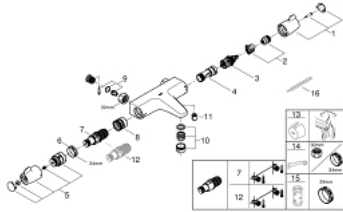

34 671 000 GROHTHERM SPECIAL THERMOSTATIC BATH MIXER 1/2"

PRODUCT DESCRIPTION

- Colour: chrome
- wall mounted
- ergonomic metal wing handles
- GROHE Aquadimmer handle with multiple function
- flow control
- integrated mixed water shut off
- diverter bath/shower
- GROHE TurboStat - compact cartridge with wax thermoelement
- temperature scale handle with internal safety stop between 35°C and 43°C
- easy thermal disinfection by optional temperature unlocking handle 47 994 000
- shower bottom outlet 1/2" with integrated non return valve
- metal temperature safety stop
- laminar mousseur
- dirt strainers
- without S-unions and covers
- GROHE FastFixation for fast exchange of non return valves in connections
- GROHE CoolTouch safety housing
- GROHE LongLife finish
- GROHE SafetyPlus fixed temperature stop

34 671 000 GROHTHERM SPECIAL THERMOSTATIC BATH MIXER 1/2"

SPARE PARTS

- 1: Shut-off handle (Spare part-nr. 49004000)
- 2: Temperature limiter (Spare part-nr. 47925000)
- 3: Aquadimmer (Spare part-nr. 12433000)
- 4: Water flow (Spare part-nr. 47751000)
- 5: Temperature control handle (Spare part-nr. 49005000)
- 6: retaining ring (Spare part-nr. 47743000)
- 7: Thermostatic compact cartridge 1/2" (Spare part-nr. 47439000)
- 8: Race (Spare part-nr. 47975000)
- 9: Non-return valves (Spare part-nr. 47979000)
- 10: Laminar flow straightener (Spare part-nr. 49015000)
- 11: Non-return valve (Spare part-nr. 08565000)
- 12: GROHE TurboStat cartridge 1/2" (Spare part-nr. 47175000)*
- 13: Temperature unlocking handle (Spare part-nr. 47994000)*
- 14: Special spanner (Spare part-nr. 19377000)*
- 15: Socket spanner (Spare part-nr. 19332000)*
- 16: Adjusting thermometer (°C) (Spare part-nr. 19001000)*