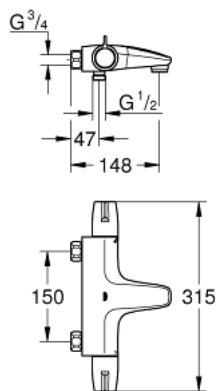

34 671 000 GROHTHERM SPECIAL THERMOSTATIC BATH MIXER 1/2"

PRODUCT DESCRIPTION

- Colour: chrome
- wall mounted
- ergonomic metal wing handles
- GROHE Aquadimmer handle with multiple function
- flow control
- integrated mixed water shut off
- diverter bath/shower
- GROHE TurboStat - compact cartridge with wax thermoelement
- temperature scale handle with internal safety stop between 35°C and 43°C
- easy thermal disinfection by optional temperature unlocking handle 47 994 000
- shower bottom outlet 1/2" with integrated non return valve
- metal temperature safety stop
- laminar mousseur
- dirt strainers
- without S-unions and covers
- GROHE FastFixation for fast exchange of non return valves in connections
- GROHE CoolTouch safety housing
- GROHE LongLife finish
- GROHE SafetyPlus fixed temperature stop

34 671 000 GROHTHERM SPECIAL THERMOSTATIC BATH MIXER 1/2"

SPARE PARTS

- 1: Shut-off handle (Spare part-nr. 49004000)
- 2: Temperature limiter (Spare part-nr. 47925000)
- 3: Aquadimmer (Spare part-nr. 12433000)
- 4: Water flow (Spare part-nr. 47751000)
- 5: Temperature control handle (Spare part-nr. 49005000)
- 6: retaining ring (Spare part-nr. 47743000)
- 7: Thermostatic compact cartridge 1/2" (Spare part-nr. 47439000)
- 8: Race (Spare part-nr. 47975000)
- 9: Non-return valves (Spare part-nr. 47979000)
- 10: Laminar flow straightener (Spare part-nr. 49015000)
- 11: Non-return valve (Spare part-nr. 08565000)
- 12: GROHE TurboStat cartridge 1/2" (Spare part-nr. 47175000)*
- 13: Temperature unlocking handle (Spare part-nr. 47994000)*
- 14: Special spanner (Spare part-nr. 19377000)*
- 15: Socket spanner (Spare part-nr. 19332000)*
- 16: Adjusting thermometer (°C) (Spare part-nr. 19001000)*