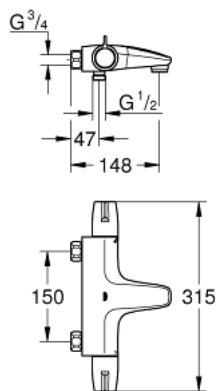

## 34 671 000 GROHTHERM SPECIAL THERMOSTATIC BATH MIXER 1/2"

### PRODUCT DESCRIPTION

- Tyc: Chrome
- wall mounted
- ergonomic metal wing handles
- GROHE Aquadimmer handle with multiple function
- flow control
- integrated mixed water shut off
- diverter bath/shower
- GROHE TurboStat - compact cartridge with wax thermoelement
- temperature scale handle with internal safety stop between 35°C and 43°C
- easy thermal disinfection by optional temperature unlocking handle 47 994 000
- shower bottom outlet 1/2" with integrated non return valve
- metal temperature safety stop
- laminar mousseur
- dirt strainers
- without S-unions and covers
- GROHE FastFixation for fast exchange of non return valves in connections
- GROHE CoolTouch safety housing
- GROHE LongLife finish
- GROHE SafetyPlus fixed temperature stop

### SPARE PARTS

- 1: Shut-off handle (Spare part-nr. 49004000)
- 2: Stop (Spare part-nr. 47925000)
- 3: Aquadimmer (Spare part-nr. 12433000)
- 4: Water flow (Spare part-nr. 47751000)
- 5: Temperature control handle (Spare part-nr. 49005000)
- 6: Fitting ring (Spare part-nr. 47743000)
- 7: Thermostatic compact cartridge 1/2" (Spare part-nr. 47439000)
- 8: Race (Spare part-nr. 47975000)
- 9: Non-return valves (Spare part-nr. 47979000)
- 10: Laminar flow straightener (Spare part-nr. 49015000)
- 11: Non-return valve (Spare part-nr. 08565000)
- 12: GROHE TurboStat cartridge 1/2" (Spare part-nr. 47175000)\*
- 13: Temperature unlocking handle (Spare part-nr. 47994000)\*
- 14: Special spanner (Spare part-nr. 19377000)\*
- 15: Socket spanner (Spare part-nr. 19332000)\*
- 16: Adjusting thermometer (°C) (Spare part-nr. 19001000)\*