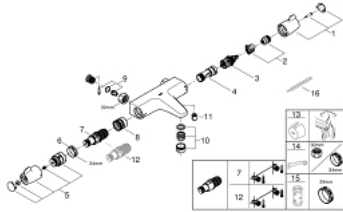

### PRODUCT DESCRIPTION

- Tyc: Chrome
- wall mounted
- ergonomic metal wing handles
- GROHE Aquadimmer handle with multiple function
- flow control
- integrated mixed water shut off
- diverter bath/shower
- GROHE TurboStat - compact cartridge with wax thermoelement
- temperature scale handle with internal safety stop between 35°C and 43°C
- easy thermal disinfection by optional temperature unlocking handle 47 994 000
- shower bottom outlet 1/2" with integrated non return valve
- metal temperature safety stop
- laminar mousseur
- dirt strainers
- without S-unions and covers
- GROHE FastFixation for fast exchange of non return valves in connections
- GROHE CoolTouch safety housing
- GROHE LongLife finish
- GROHE SafetyPlus fixed temperature stop

### SPARE PARTS

- 1: Shut-off handle (Spare part-nr. 49004000)
- 2: Stop (Spare part-nr. 47925000)
- 3: Aquadimmer (Spare part-nr. 12433000)
- 4: Water flow (Spare part-nr. 47751000)
- 5: Temperature control handle (Spare part-nr. 49005000)
- 6: Fitting ring (Spare part-nr. 47743000)
- 7: Thermostatic compact cartridge 1/2" (Spare part-nr. 47439000)
- 8: Race (Spare part-nr. 47975000)
- 9: Non-return valves (Spare part-nr. 47979000)
- 10: Laminar flow straightener (Spare part-nr. 49015000)
- 11: Non-return valve (Spare part-nr. 08565000)
- 12: GROHE TurboStat cartridge 1/2" (Spare part-nr. 47175000)\*
- 13: Temperature unlocking handle (Spare part-nr. 47994000)\*
- 14: Special spanner (Spare part-nr. 19377000)\*
- 15: Socket spanner (Spare part-nr. 19332000)\*
- 16: Adjusting thermometer (°C) (Spare part-nr. 19001000)\*