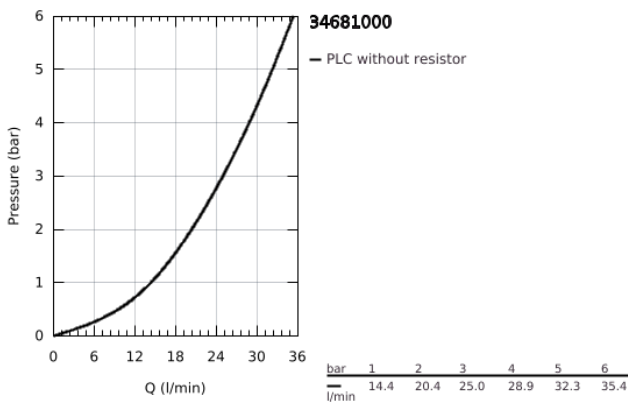

34 681 000 GROHTHERM SPECIAL THERMOSTATIC SHOWER MIXER 1/2"

PRODUCT DESCRIPTION

- Colour: chrome
- wall mounted
- ergonomic metal wing handles
- ceramic headparts 1/2", 90°
- GROHE TurboStat - compact cartridge with wax thermoelement
- temperature scale handle with internal safety stop between 35°C and 43°C
- easy thermal disinfection by optional temperature unlocking handle 47 994 000
- integrated mixed water shut off
- shower bottom outlet 1/2" with integrated non return valve
- metal temperature safety stop
- dirt strainers
- without S-unions and covers
- GROHE FastFixation for fast exchange of non return valves in connections
- GROHE CoolTouch safety housing
- GROHE LongLife finish
- GROHE SafetyPlus fixed temperature stop

34 681 000 GROHTHERM SPECIAL THERMOSTATIC SHOWER MIXER 1/2"

SPARE PARTS

- 1: Shut-off handle (Spare part-nr. 49006000)
- 2: Ceramic headpart 1/2" (Spare part-nr. 45882000)
- 2.1: O-Ring Ø18,2 x Ø1,7 (Spare part-nr. 0392400M)
- 3: Temperature control handle (Spare part-nr. 49005000)
- 4: retaining ring (Spare part-nr. 47743000)
- 5: Thermostatic compact cartridge 1/2" (Spare part-nr. 47439000)
- 6: Race (Spare part-nr. 47975000)
- 7: Non-return valves (Spare part-nr. 47979000)
- 8: Non-return valve (Spare part-nr. 08565000)
- 9: GROHE TurboStat cartridge 1/2" (Spare part-nr. 47175000)*
- 10: Temperature unlocking handle (Spare part-nr. 47994000)*
- 11: Socket spanner (Spare part-nr. 19332000)*
- 12: Special spanner (Spare part-nr. 19377000)*
- 13: Adjusting thermometer (°C) (Spare part-nr. 19001000)*