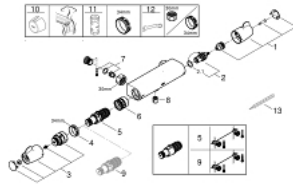

34 681 000 GROHTHERM SPECIAL THERMOSTATIC SHOWER MIXER 1/2"

PRODUCT DESCRIPTION

- Colour: chrome
- wall mounted
- ergonomic metal wing handles
- ceramic headparts 1/2", 90°
- GROHE TurboStat - compact cartridge with wax thermoelement
- temperature scale handle with internal safety stop between 35°C and 43°C
- easy thermal disinfection by optional temperature unlocking handle 47 994 000
- integrated mixed water shut off
- shower bottom outlet 1/2" with integrated non return valve
- metal temperature safety stop
- dirt strainers
- without S-unions and covers
- GROHE FastFixation for fast exchange of non return valves in connections
- GROHE CoolTouch safety housing
- GROHE LongLife finish
- GROHE SafetyPlus fixed temperature stop

34 681 000 GROHTHERM SPECIAL THERMOSTATIC SHOWER MIXER 1/2"

SPARE PARTS

- 1: Shut-off handle (Spare part-nr. 49006000)
- 2: Ceramic headpart 1/2" (Spare part-nr. 45882000)
- 2.1: O-Ring Ø18,2 x Ø1,7 (Spare part-nr. 0392400M)
- 3: Temperature control handle (Spare part-nr. 49005000)
- 4: retaining ring (Spare part-nr. 47743000)
- 5: Thermostatic compact cartridge 1/2" (Spare part-nr. 47439000)
- 6: Race (Spare part-nr. 47975000)
- 7: Non-return valves (Spare part-nr. 47979000)
- 8: Non-return valve (Spare part-nr. 08565000)
- 9: GROHE TurboStat cartridge 1/2" (Spare part-nr. 47175000)*
- 10: Temperature unlocking handle (Spare part-nr. 47994000)*
- 11: Socket spanner (Spare part-nr. 19332000)*
- 12: Special spanner (Spare part-nr. 19377000)*
- 13: Adjusting thermometer (°C) (Spare part-nr. 19001000)*