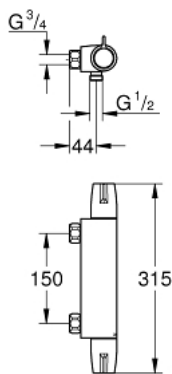

34 681 000 GROHTHERM SPECIAL THERMOSTATIC SHOWER MIXER 1/2"

PRODUCT DESCRIPTION

- Colour: chrome
- wall mounted
- ergonomic metal wing handles
- ceramic headparts 1/2", 90°
- GROHE TurboStat - compact cartridge with wax thermoelement
- temperature scale handle with internal safety stop between 35°C and 43°C
- easy thermal disinfection by optional temperature unlocking handle 47 994 000
- integrated mixed water shut off
- shower bottom outlet 1/2" with integrated non return valve
- metal temperature safety stop
- dirt strainers
- without S-unions and covers
- GROHE FastFixation for fast exchange of non return valves in connections
- GROHE CoolTouch safety housing
- GROHE LongLife finish
- GROHE SafetyPlus fixed temperature stop

34 681 000 GROHTHERM SPECIAL THERMOSTATIC SHOWER MIXER 1/2"

SPARE PARTS

- 1: Shut-off handle (Spare part-nr. 49006000)
- 2: Ceramic headpart 1/2" (Spare part-nr. 45882000)
- 2.1: O-Ring Ø18,2 x Ø1,7 (Spare part-nr. 0392400M)
- 3: Temperature control handle (Spare part-nr. 49005000)
- 4: retaining ring (Spare part-nr. 47743000)
- 5: Thermostatic compact cartridge 1/2" (Spare part-nr. 47439000)
- 6: Race (Spare part-nr. 47975000)
- 7: Non-return valves (Spare part-nr. 47979000)
- 8: Non-return valve (Spare part-nr. 08565000)
- 9: GROHE TurboStat cartridge 1/2" (Spare part-nr. 47175000)*
- 10: Temperature unlocking handle (Spare part-nr. 47994000)*
- 11: Socket spanner (Spare part-nr. 19332000)*
- 12: Special spanner (Spare part-nr. 19377000)*
- 13: Adjusting thermometer (°C) (Spare part-nr. 19001000)*