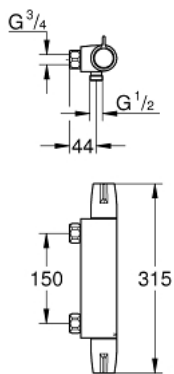

34 681 000 GROHTHERM SPECIAL THERMOSTATIC SHOWER MIXER 1/2"

PRODUCT DESCRIPTION

- Tyc: Chrome
- wall mounted
- ergonomic metal wing handles
- ceramic headparts 1/2", 90°
- GROHE TurboStat - compact cartridge with wax thermoelement
- temperature scale handle with internal safety stop between 35°C and 43°C
- easy thermal disinfection by optional temperature unlocking handle 47 994 000
- integrated mixed water shut off
- shower bottom outlet 1/2" with integrated non return valve
- metal temperature safety stop
- dirt strainers
- without S-unions and covers
- GROHE FastFixation for fast exchange of non return valves in connections
- GROHE CoolTouch safety housing
- GROHE LongLife finish
- GROHE SafetyPlus fixed temperature stop

34 681 000 GROHTHERM SPECIAL THERMOSTATIC SHOWER MIXER 1/2"

SPARE PARTS

- 1: Shut-off handle (Spare part-nr. 49006000)
 - 2: Ceramic headpart 1/2" (Spare part-nr. 45882000)
 - 2.1: O-ring \varnothing 18.2 x \varnothing 1.7 (Spare part-nr. 0392400M)
 - 3: Temperature control handle (Spare part-nr. 49005000)
 - 4: Fitting ring (Spare part-nr. 47743000)
 - 5: Thermostatic compact cartridge 1/2" (Spare part-nr. 47439000)
 - 6: Race (Spare part-nr. 47975000)
 - 7: Non-return valves (Spare part-nr. 47979000)
 - 8: Non-return valve (Spare part-nr. 08565000)
 - 9: GROHE TurboStat cartridge 1/2" (Spare part-nr. 47175000)*
 - 10: Temperature unlocking handle (Spare part-nr. 47994000)*
 - 11: Socket spanner (Spare part-nr. 19332000)*
 - 12: Special spanner (Spare part-nr. 19377000)*
 - 13: Adjusting thermometer ($^{\circ}$ C) (Spare part-nr. 19001000)*
- * Optional accessories