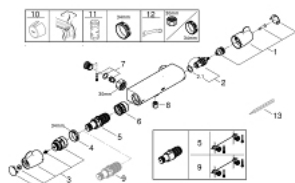

34 681 000 GROHTHERM SPECIAL THERMOSTATIC SHOWER MIXER 1/2"

PRODUCT DESCRIPTION

- Tyc: Chrome
- wall mounted
- ergonomic metal wing handles
- ceramic headparts 1/2", 90°
- GROHE TurboStat - compact cartridge with wax thermoelement
- temperature scale handle with internal safety stop between 35°C and 43°C
- easy thermal disinfection by optional temperature unlocking handle 47 994 000
- integrated mixed water shut off
- shower bottom outlet 1/2" with integrated non return valve
- metal temperature safety stop
- dirt strainers
- without S-unions and covers
- GROHE FastFixation for fast exchange of non return valves in connections
- GROHE CoolTouch safety housing
- GROHE LongLife finish
- GROHE SafetyPlus fixed temperature stop

34 681 000 GROHTHERM SPECIAL THERMOSTATIC SHOWER MIXER 1/2"

SPARE PARTS

- 1: Shut-off handle (Spare part-nr. 49006000)
 - 2: Ceramic headpart 1/2" (Spare part-nr. 45882000)
 - 2.1: O-ring \varnothing 18.2 x \varnothing 1.7 (Spare part-nr. 0392400M)
 - 3: Temperature control handle (Spare part-nr. 49005000)
 - 4: Fitting ring (Spare part-nr. 47743000)
 - 5: Thermostatic compact cartridge 1/2" (Spare part-nr. 47439000)
 - 6: Race (Spare part-nr. 47975000)
 - 7: Non-return valves (Spare part-nr. 47979000)
 - 8: Non-return valve (Spare part-nr. 08565000)
 - 9: GROHE TurboStat cartridge 1/2" (Spare part-nr. 47175000)*
 - 10: Temperature unlocking handle (Spare part-nr. 47994000)*
 - 11: Socket spanner (Spare part-nr. 19332000)*
 - 12: Special spanner (Spare part-nr. 19377000)*
 - 13: Adjusting thermometer ($^{\circ}$ C) (Spare part-nr. 19001000)*
- * Optional accessories