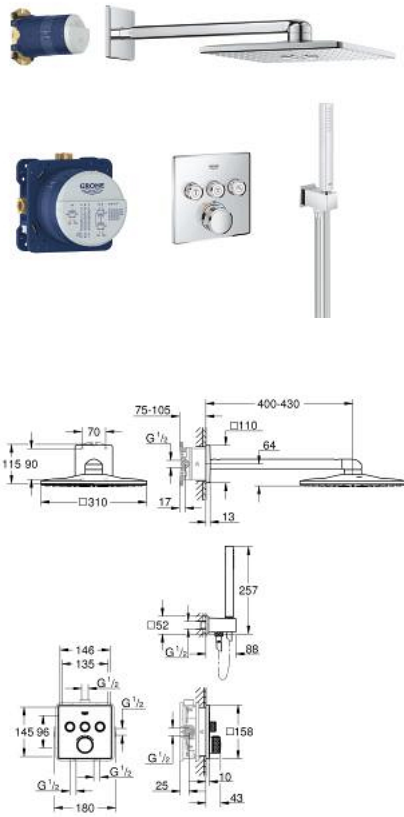

## 34 706 000 GROHTHERM SMARTCONTROL PERFECT SHOWER SET WITH RAINSHOWER SMARTACTIVE 310 CUBE

### PRODUCT DESCRIPTION

- Colour: chrome
- consisting of:
  - concealed thermostat with 3 valves (29 126)
  - Grohtherm SmartControl set for final installation
  - GROHE Rapido SmartBox (35 600/35 604)
  - Rainshower SmartActive 310 Cube head shower set (26 479) including head shower with 2 sprays, horizontal shower arm 400 mm and head shower rough-in (26 483)
  - Euphoria Cube Stick hand shower (27 698)
  - Euphoria Cube wall union with integrated shower holder (26 370)
  - Silverflex shower hose 1500 mm 1/2" x 1/2" (28 364)