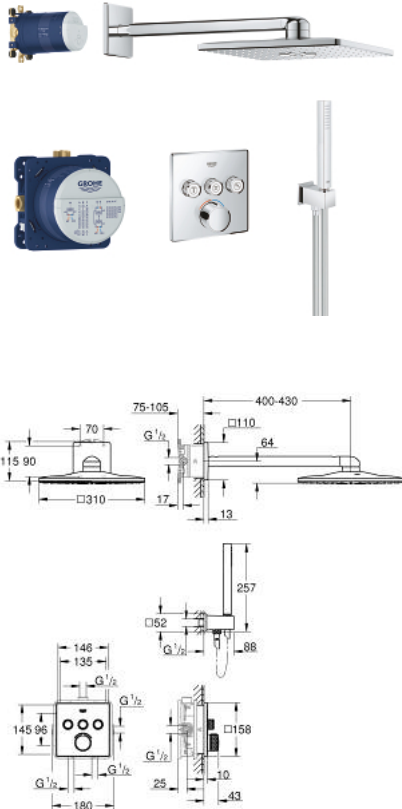

## 34 712 000 SMARTCONTROL PERFECT SHOWER SET

### PRODUCT DESCRIPTION

- Colour: chrome
- consisting of:
  - concealed mixer with 3 valves
  - SmartControl mixer set for final installation
  - (29 149 000)
  - GROHE Rapido SmartBox (35 600/35 604)
  - Rainshower SmartActive 310 Cube head shower set (26 479) including head shower with 2 sprays, horizontal shower arm 400 mm and head shower rough-in (26 483)
  - Euphoria Cube Stick hand shower (27 698)
  - Euphoria Cube wall union with integrated shower holder (26 370)
  - Silverflex shower hose 1500 mm 1/2" x 1/2" (28 364)