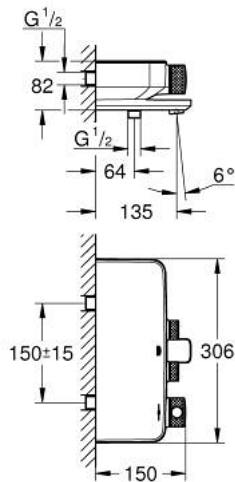

34 718 000 GROHTHERM SMARTCONTROL THERMOSTATIC BATH MIXER 1/2"

PRODUCT DESCRIPTION

- Colour: chrome
- wall mounted
- GROHE CoolTouch - no risk of scalding
- GROHE LongLife finish
- GROHE SafeStop - safety button at 38°C
- GROHE SafeStop Plus - optional temperature limiter at 43°C included
- GROHE TurboStat - compact cartridge with wax thermoelement
- GROHE ProGrip - with knurl structure
- GROHE SmartControl - control the shower with intuitive push/turn button
- integrated GROHE EasyReach shower tray
- shower bottom outlet 1/2"
- bath spout with mousseur
- built-in non return valves and dirt strainers
- protected against backflow

34 718 000 GROHTHERM SMARTCONTROL THERMOSTATIC BATH MIXER 1/2"

SPARE PARTS

- 1: Thermostatic compact cartridge 1/2" (Spare part-nr. 47439000)
- 2: Cartridge (Spare part-nr. 48297000)
- 3: Non-return valve (Spare part-nr. 49069000)
- 4: Mousseur (Spare part-nr. 13941000)
- 5: Non-return valve (Spare part-nr. 08565000)
- 6: GROHE TurboStat cartridge 1/2" (Spare part-nr. 47175000)*
- 7: Socket spanner (Spare part-nr. 49059000)*