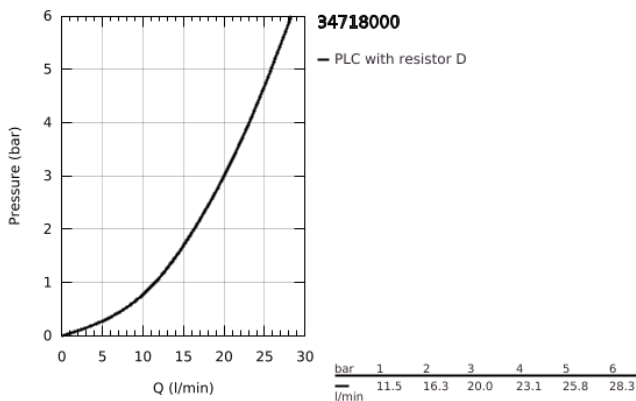

34 718 000 GROHTHERM SMARTCONTROL THERMOSTATIC BATH MIXER 1/2"

PRODUCT DESCRIPTION

- Colour: chrome
- wall mounted
- GROHE CoolTouch - no risk of scalding
- GROHE LongLife finish
- GROHE SafeStop - safety button at 38°C
- GROHE SafeStop Plus - optional temperature limiter at 43°C included
- GROHE TurboStat - compact cartridge with wax thermoelement
- GROHE ProGrip - with knurled structure
- GROHE SmartControl - control the shower with intuitive push/turn button
- integrated GROHE EasyReach shower tray
- shower bottom outlet 1/2"
- bath spout with mousseur
- built-in non return valves and dirt strainers
- protected against backflow

34 718 000 GROHTHERM SMARTCONTROL THERMOSTATIC BATH MIXER 1/2"

SPARE PARTS

- 1: Thermostatic compact cartridge 1/2" (Spare part-nr. 47439000)
 - 2: Cartridge (Spare part-nr. 48297000)
 - 3: Non-return valve (Spare part-nr. 49069000)
 - 4: Mousseur (Spare part-nr. 13941000)
 - 5: Non-return valve (Spare part-nr. 08565000)
 - 6: GROHE TurboStat cartridge 1/2" (Spare part-nr. 47175000)*
 - 7: Socket spanner (Spare part-nr. 49059000)*
- * Optional accessories