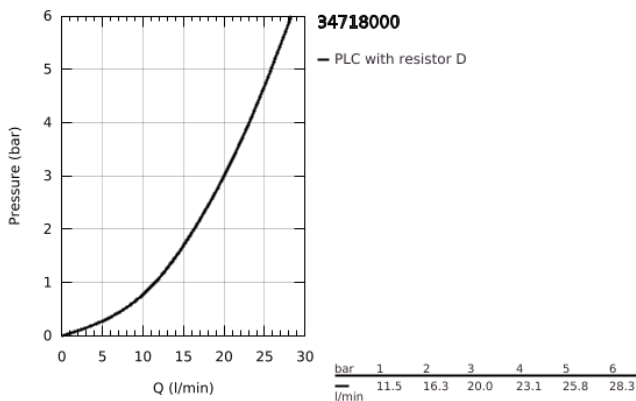

34 718 000 GROHTHERM SMARTCONTROL THERMOSTATIC BATH MIXER 1/2"

PRODUCT DESCRIPTION

- Colour: chrome
- wall mounted
- GROHE CoolTouch - no risk of scalding
- GROHE LongLife finish
- GROHE SafeStop - safety button at 38°C
- GROHE SafeStop Plus - optional temperature limiter at 43°C included
- GROHE TurboStat - compact cartridge with wax thermoelement
- GROHE ProGrip - with knurl structure
- GROHE SmartControl - control the shower with intuitive push/turn button
- integrated GROHE EasyReach shower tray
- shower bottom outlet 1/2"
- bath spout with mousseur
- built-in non return valves and dirt strainers
- protected against backflow

34 718 000 GROHTHERM SMARTCONTROL THERMOSTATIC BATH MIXER 1/2"

SPARE PARTS

- 1: Thermostatic compact cartridge 1/2" (Spare part-nr. 47439000)
- 2: Cartridge (Spare part-nr. 48297000)
- 3: Non-return valve (Spare part-nr. 49069000)
- 4: Mousseur (Spare part-nr. 13941000)
- 5: Non-return valve (Spare part-nr. 08565000)
- 6: GROHE TurboStat cartridge 1/2" (Spare part-nr. 47175000)*
- 7: Socket spanner (Spare part-nr. 49059000)*