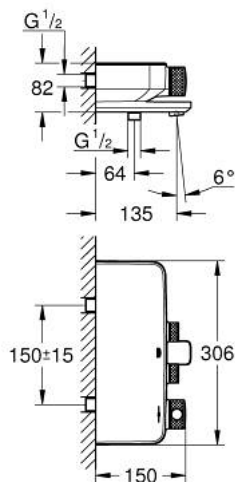

34 718 000 GROHTHERM SMARTCONTROL THERMOSTATIC BATH MIXER 1/2"

PRODUCT DESCRIPTION

- Colour: chrome
- wall mounted
- GROHE CoolTouch - no risk of scalding
- GROHE LongLife finish
- GROHE SafeStop - safety button at 38°C
- GROHE SafeStop Plus - optional temperature limiter at 43°C included
- GROHE TurboStat - compact cartridge with wax thermoelement
- GROHE ProGrip - with knurled structure
- GROHE SmartControl - control the shower with intuitive push/turn button
- integrated GROHE EasyReach shower tray
- shower bottom outlet 1/2"
- bath spout with mousseur
- built-in non return valves and dirt strainers
- protected against backflow

34 718 000 GROHTHERM SMARTCONTROL THERMOSTATIC BATH MIXER 1/2"

SPARE PARTS

- 1: Thermostatic compact cartridge 1/2" (Spare part-nr. 47439000)
 - 2: Cartridge (Spare part-nr. 48297000)
 - 3: Non-return valve (Spare part-nr. 49069000)
 - 4: Mousseur (Spare part-nr. 13941000)
 - 5: Non-return valve (Spare part-nr. 08565000)
 - 6: GROHE TurboStat cartridge 1/2" (Spare part-nr. 47175000)*
 - 7: Socket spanner (Spare part-nr. 49059000)*
- * Optional accessories