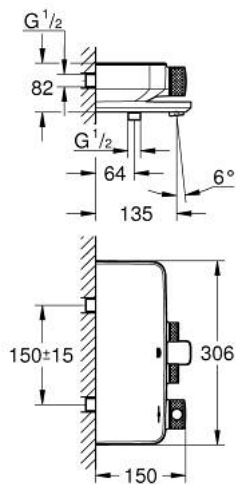

34 718 000 GROHTHERM SMARTCONTROL THERMOSTATIC BATH MIXER 1/2"

PRODUCT DESCRIPTION

- Tyc: Chrome
- wall mounted
- GROHE CoolTouch - no risk of scalding
- GROHE LongLife finish
- GROHE SafeStop safety button at 38°C (calibration required)
- GROHE SafeStop Plus - optional temperature limiter at 43°C included
- GROHE TurboStat - compact cartridge with wax thermoelement
- GROHE ProGrip - with knurl structure
- GROHE SmartControl - control the shower with intuitive push/turn button
- integrated GROHE EasyReach shower tray
- shower bottom outlet $1/2''$
- bath spout with mousseur
- built-in non return valves and dirt strainers
- protected against backflow

34 718 000 GROHTHERM SMARTCONTROL THERMOSTATIC BATH MIXER 1/2"

SPARE PARTS

- 1: Thermostatic compact cartridge 1/2" (Spare part-nr. 47439000)
 - 2: Cartridge (Spare part-nr. 48297000)
 - 3: Non-return valve (Spare part-nr. 49069000)
 - 4: Mousseur (Spare part-nr. 13941000)
 - 5: Non-return valve (Spare part-nr. 08565000)
 - 6: GROHE TurboStat cartridge 1/2" (Spare part-nr. 47175000)*
 - 7: Socket spanner (Spare part-nr. 49059000)*
- * Optional accessories