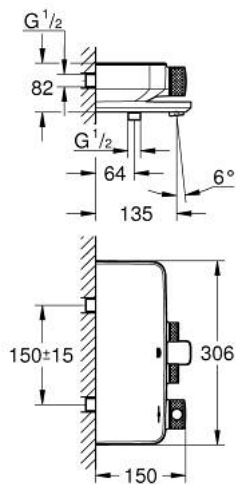

34 718 000 GROHTHERM SMARTCONTROL THERMOSTATIC BATH MIXER 1/2"

PRODUCT DESCRIPTION

- Tyc: Chrome
- wall mounted
- GROHE CoolTouch - no risk of scalding
- GROHE LongLife finish
- GROHE SafeStop safety button at 38°C (calibration required)
- GROHE SafeStop Plus - optional temperature limiter at 43°C included
- GROHE TurboStat - compact cartridge with wax thermoelement
- GROHE ProGrip - with knurled structure
- GROHE SmartControl - control the shower with intuitive push/turn button
- integrated GROHE EasyReach shower tray
- shower bottom outlet 1/2"
- bath spout with mousseur
- built-in non return valves and dirt strainers
- protected against backflow

34 718 000 GROHTHERM SMARTCONTROL THERMOSTATIC BATH MIXER 1/2"

SPARE PARTS

- 1: Thermostatic compact cartridge 1/2" (Spare part-nr. 47439000)
 - 2: Cartridge (Spare part-nr. 48297000)
 - 3: Non-return valve (Spare part-nr. 49069000)
 - 4: Mousseur (Spare part-nr. 13941000)
 - 5: Non-return valve (Spare part-nr. 08565000)
 - 6: GROHE TurboStat cartridge 1/2" (Spare part-nr. 47175000)*
 - 7: Socket spanner (Spare part-nr. 49059000)*
- * Optional accessories