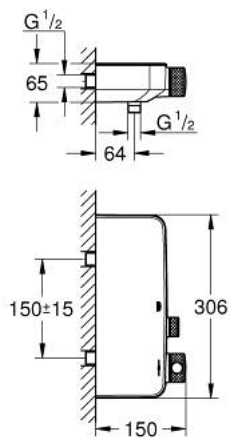

34 719 000 GROHTHERM SMARTCONTROL THERMOSTATIC SHOWER MIXER 1/2"

PRODUCT DESCRIPTION

- Colour: chrome
- wall mounted
- GROHE CoolTouch - no risk of scalding
- GROHE LongLife finish
- GROHE SafeStop - safety button at 38°C
- GROHE SafeStop Plus - optional temperature limiter at 43°C included
- GROHE TurboStat - compact cartridge with wax thermoelement
- GROHE ProGrip - with knurl structure
- GROHE SmartControl - control the shower with intuitive push/turn button
- integrated GROHE EasyReach shower tray
- shower bottom outlet 1/2"
- built-in non return valves and dirt strainers
- protected against backflow

34 719 000 GROHTHERM SMARTCONTROL THERMOSTATIC SHOWER MIXER 1/2"

SPARE PARTS

- 1: Thermostatic compact cartridge 1/2" (Spare part-nr. 47439000)
 - 2: Cartridge (Spare part-nr. 48297000)
 - 3: Non-return valve (Spare part-nr. 49069000)
 - 4: Non-return valve (Spare part-nr. 08565000)
 - 5: GROHE TurboStat cartridge 1/2" (Spare part-nr. 47175000)*
 - 6: Socket spanner (Spare part-nr. 49059000)*
- * Optional accessories