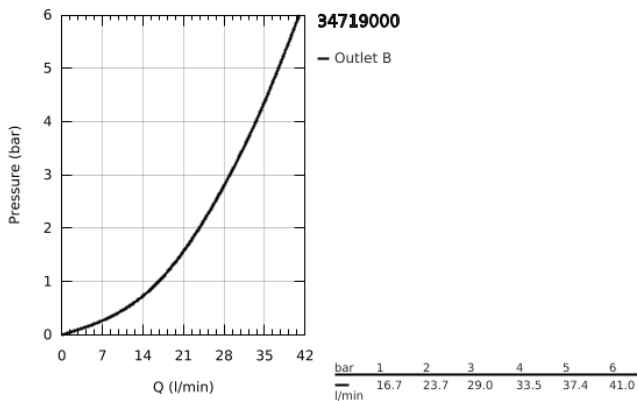

34 719 000 GROHTHERM SMARTCONTROL THERMOSTATIC SHOWER MIXER 1/2"

PRODUCT DESCRIPTION

- Colour: chrome
- wall mounted
- GROHE CoolTouch - no risk of scalding
- GROHE LongLife finish
- GROHE SafeStop - safety button at 38°C
- GROHE SafeStop Plus - optional temperature limiter at 43°C included
- GROHE TurboStat - compact cartridge with wax thermoelement
- GROHE ProGrip - with knurl structure
- GROHE SmartControl - control the shower with intuitive push/turn button
- integrated GROHE EasyReach shower tray
- shower bottom outlet 1/2"
- built-in non return valves and dirt strainers
- protected against backflow

34 719 000 GROHTHERM SMARTCONTROL THERMOSTATIC SHOWER MIXER 1/2"

SPARE PARTS

- 1: Thermostatic compact cartridge 1/2" (Spare part-nr. 47439000)
 - 2: Cartridge (Spare part-nr. 48297000)
 - 3: Non-return valve (Spare part-nr. 49069000)
 - 4: Non-return valve (Spare part-nr. 08565000)
 - 5: GROHE TurboStat cartridge 1/2" (Spare part-nr. 47175000)*
 - 6: Socket spanner (Spare part-nr. 49059000)*
- * Optional accessories