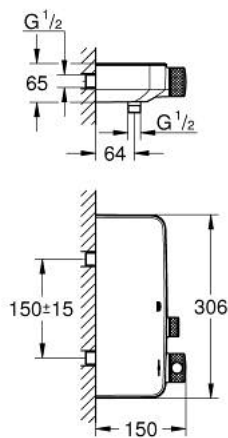

34 719 000 GROHTHERM SMARTCONTROL THERMOSTATIC SHOWER MIXER 1/2"

PRODUCT DESCRIPTION

- Colour: chrome
- wall mounted
- GROHE CoolTouch - no risk of scalding
- GROHE LongLife finish
- GROHE SafeStop - safety button at 38°C
- GROHE SafeStop Plus - optional temperature limiter at 43°C included
- GROHE TurboStat - compact cartridge with wax thermoelement
- GROHE ProGrip - with knurled structure
- GROHE SmartControl - control the shower with intuitive push/turn button
- integrated GROHE EasyReach shower tray
- shower bottom outlet 1/2"
- built-in non return valves and dirt strainers
- protected against backflow

34 719 000 **GROHTHERM SMARTCONTROL THERMOSTATIC SHOWER MIXER 1/2"**

SPARE PARTS

1: Thermostatic compact cartridge 1/2" (Spare part-nr. 47439000)

2: Cartridge (Spare part-nr. 48297000)

3: Non-return valve (Spare part-nr. 49069000)

4: Non-return valve (Spare part-nr. 08565000)

5: GROHE TurboStat cartridge 1/2" (Spare part-nr. 47175000)*

6: Socket spanner (Spare part-nr. 49059000)*

* Optional accessories