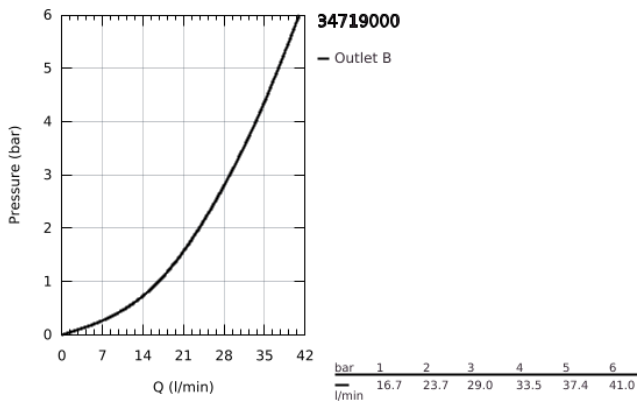

34 719 000 GROHTHERM SMARTCONTROL THERMOSTATIC SHOWER MIXER 1/2"

PRODUCT DESCRIPTION

- Colour: chrome
- wall mounted
- GROHE CoolTouch - no risk of scalding
- GROHE LongLife finish
- GROHE SafeStop - safety button at 38°C
- GROHE SafeStop Plus - optional temperature limiter at 43°C included
- GROHE TurboStat - compact cartridge with wax thermoelement
- GROHE ProGrip - with knurled structure
- GROHE SmartControl - control the shower with intuitive push/turn button
- integrated GROHE EasyReach shower tray
- shower bottom outlet 1/2"
- built-in non return valves and dirt strainers
- protected against backflow

34 719 000 **GROHTHERM SMARTCONTROL THERMOSTATIC SHOWER MIXER 1/2"**

SPARE PARTS

1: Thermostatic compact cartridge 1/2" (Spare part-nr. 47439000)

2: Cartridge (Spare part-nr. 48297000)

3: Non-return valve (Spare part-nr. 49069000)

4: Non-return valve (Spare part-nr. 08565000)

5: GROHE TurboStat cartridge 1/2" (Spare part-nr. 47175000)*

6: Socket spanner (Spare part-nr. 49059000)*

* Optional accessories