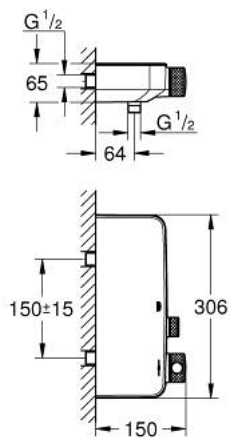

34 719 000 **GROHTHERM SMARTCONTROL THERMOSTATIC SHOWER MIXER 1/2"**

**PRODUCT DESCRIPTION**

- Tyc: Chrome
- wall mounted
- GROHE CoolTouch - no risk of scalding
- GROHE LongLife finish
- GROHE SafeStop safety button at 38°C ( calibration required )
- GROHE SafeStop Plus - optional temperature limiter at 43°C included
- GROHE TurboStat - compact cartridge with wax thermoelement
- GROHE ProGrip - with knurled structure
- GROHE SmartControl - control the shower with intuitive push/turn button
- integrated GROHE EasyReach shower tray
- shower bottom outlet 1/2"
- built-in non return valves and dirt strainers
- protected against backflow

## 34 719 000 GROHTHERM SMARTCONTROL THERMOSTATIC SHOWER MIXER 1/2"

### SPARE PARTS

- 1: Thermostatic compact cartridge 1/2" (Spare part-nr. 47439000)
  - 2: Cartridge (Spare part-nr. 48297000)
  - 3: Non-return valve (Spare part-nr. 49069000)
  - 4: Non-return valve (Spare part-nr. 08565000)
  - 5: GROHE TurboStat cartridge 1/2" (Spare part-nr. 47175000)\*
  - 6: Socket spanner (Spare part-nr. 49059000)\*
- \* Optional accessories