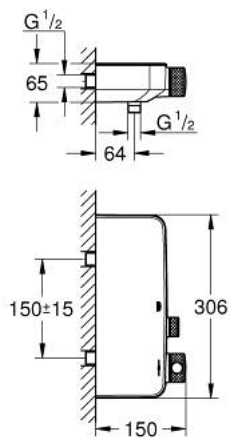

34 719 000 **GROHTHERM SMARTCONTROL THERMOSTATIC SHOWER MIXER 1/2"**

PRODUCT DESCRIPTION

- Tyc: Chrome
- wall mounted
- GROHE CoolTouch - no risk of scalding
- GROHE LongLife finish
- GROHE SafeStop safety button at 38°C (calibration required)
- GROHE SafeStop Plus - optional temperature limiter at 43°C included
- GROHE TurboStat - compact cartridge with wax thermoelement
- GROHE ProGrip - with knurled structure
- GROHE SmartControl - control the shower with intuitive push/turn button
- integrated GROHE EasyReach shower tray
- shower bottom outlet 1/2"
- built-in non return valves and dirt strainers
- protected against backflow

34 719 000 GROHTHERM SMARTCONTROL THERMOSTATIC SHOWER MIXER 1/2"

SPARE PARTS

- 1: Thermostatic compact cartridge 1/2" (Spare part-nr. 47439000)
 - 2: Cartridge (Spare part-nr. 48297000)
 - 3: Non-return valve (Spare part-nr. 49069000)
 - 4: Non-return valve (Spare part-nr. 08565000)
 - 5: GROHE TurboStat cartridge 1/2" (Spare part-nr. 47175000)*
 - 6: Socket spanner (Spare part-nr. 49059000)*
- * Optional accessories