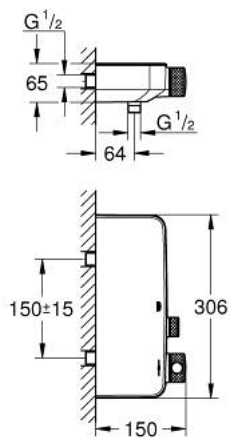

34 719 000 GROHTHERM SMARTCONTROL THERMOSTATIC SHOWER MIXER 1/2"

PRODUCT DESCRIPTION

- Tyc: Chrome
- wall mounted
- GROHE CoolTouch - no risk of scalding
- GROHE LongLife finish
- GROHE SafeStop safety button at 38°C (calibration required)
- GROHE SafeStop Plus - optional temperature limiter at 43°C included
- GROHE TurboStat - compact cartridge with wax thermoelement
- GROHE ProGrip - with knurl structure
- GROHE SmartControl - control the shower with intuitive push/turn button
- integrated GROHE EasyReach shower tray
- shower bottom outlet 1/2"
- built-in non return valves and dirt strainers
- protected against backflow

34 719 000 GROHTHERM SMARTCONTROL THERMOSTATIC SHOWER MIXER 1/2"

SPARE PARTS

- 1: Thermostatic compact cartridge 1/2" (Spare part-nr. 47439000)
 - 2: Cartridge (Spare part-nr. 48297000)
 - 3: Non-return valve (Spare part-nr. 49069000)
 - 4: Non-return valve (Spare part-nr. 08565000)
 - 5: GROHE TurboStat cartridge 1/2" (Spare part-nr. 47175000)*
 - 6: Socket spanner (Spare part-nr. 49059000)*
- * Optional accessories