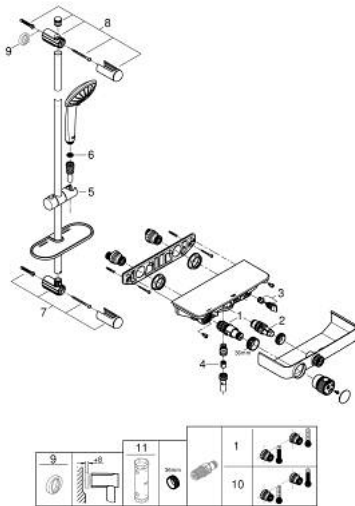

## 34 720 000 GROHTHERM SMARTCONTROL THERMOSTATIC SHOWER MIXER 1/2" WITH SHOWER SET

### PRODUCT DESCRIPTION

- Colour: chrome
- consisting of:
  - Grotherm SmartControl thermostatic shower mixer (34 719 000)
  - Euphoria 110 Massage shower set, 600 mm (27 231 001)

### SPARE PARTS

- 1: Thermostatic compact cartridge 1/2" (Spare part-nr. 47439000)
- 2: Cartridge (Spare part-nr. 48297000)
- 3: Non-return valve (Spare part-nr. 49069000)
- 4: Non-return valve (Spare part-nr. 08565000)
- 5: Glide element (Spare part-nr. 48099000)
- 6: Dirt strainer (Spare part-nr. 0700200M)
- 7: Shower rail holder (Spare part-nr. 48098000)
- 8: Shower rail holder (Spare part-nr. 48100000)
- 9: Compensation disc (Spare part-nr. 48051000)\*
- 10: GROHE TurboStat cartridge 1/2" (Spare part-nr. 47175000)\*
- 11: Socket spanner (Spare part-nr. 49059000)\*