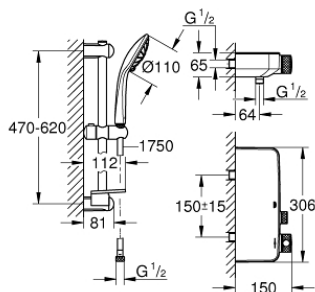

## 34 720 000 GROHTHERM SMARTCONTROL THERMOSTATIC SHOWER MIXER 1/2" WITH SHOWER SET

### PRODUCT DESCRIPTION

- Colour: chrome
- consisting of:
  - Grotherm SmartControl thermostatic shower mixer (34 719 000)
  - Euphoria 110 Massage shower set, 600 mm (27 231 001)

### SPARE PARTS

- 1: Thermostatic compact cartridge 1/2" (Spare part-nr. 47439000)
- 2: Cartridge (Spare part-nr. 48297000)
- 3: Non-return valve (Spare part-nr. 49069000)
- 4: Non-return valve (Spare part-nr. 08565000)
- 5: Glide element (Spare part-nr. 48099000)
- 6: Dirt strainer (Spare part-nr. 0700200M)
- 7: Shower rail holder (Spare part-nr. 48098000)
- 8: Shower rail holder (Spare part-nr. 48100000)
- 9: Compensation disc (Spare part-nr. 48051000)\*
- 10: GROHE TurboStat cartridge 1/2" (Spare part-nr. 47175000)\*
- 11: Socket spanner (Spare part-nr. 49059000)\*