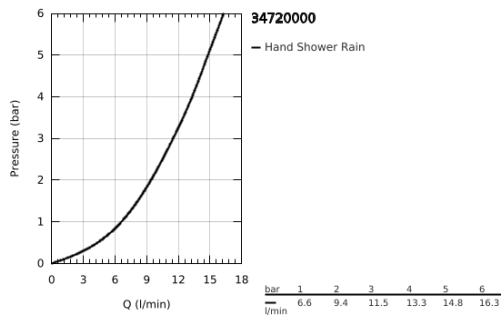

## 34 720 000 GROHTHERM SMARTCONTROL THERMOSTATIC SHOWER MIXER 1/2" WITH SHOWER SET

### PRODUCT DESCRIPTION

- Colour: chrome
- consisting of:
  - Grotherm SmartControl thermostatic shower mixer (34 719 000)
  - Euphoria 110 Massage shower set, 600 mm (27 231 001)