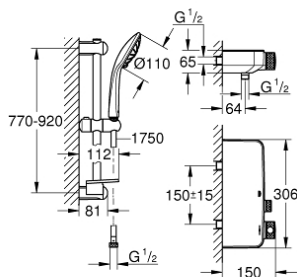

## 34 721 000 GROHTHERM SMARTCONTROL THERMOSTATIC SHOWER MIXER 1/2" WITH SHOWER SET

### PRODUCT DESCRIPTION

- Colour: chrome
- consisting of:
  - Grotherm SmartControl thermostatic shower mixer (34 719 000)
  - Euphoria 110 Massage shower set, 900 mm (27 226 001)

### SPARE PARTS

- 1: Thermostatic compact cartridge 1/2" (Spare part-nr. 47439000)
- 2: Cartridge (Spare part-nr. 48297000)
- 3: Non-return valve (Spare part-nr. 49069000)
- 4: Non-return valve (Spare part-nr. 08565000)
- 5: Glide element (Spare part-nr. 48099000)
- 6: Dirt strainer (Spare part-nr. 0700200M)
- 7: Shower rail holder (Spare part-nr. 48098000)
- 8: Shower rail holder (Spare part-nr. 48100000)
- 9: Compensation disc (Spare part-nr. 48051000)\*
- 10: GROHE TurboStat cartridge 1/2" (Spare part-nr. 47175000)\*
- 11: Socket spanner (Spare part-nr. 49059000)\*