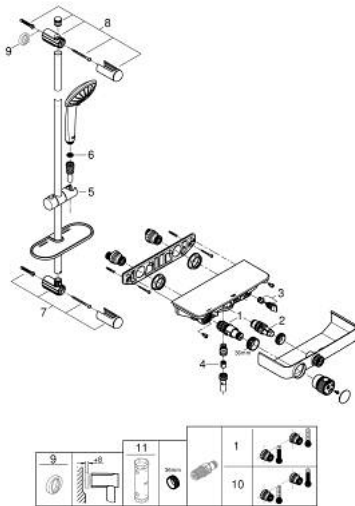

## 34 721 000 GROHTHERM SMARTCONTROL THERMOSTATIC SHOWER MIXER 1/2" WITH SHOWER SET

### PRODUCT DESCRIPTION

- Colour: chrome
- consisting of:
  - Grotherm SmartControl thermostatic shower mixer (34 719 000)
  - Euphoria 110 Massage shower set, 900 mm (27 226 001)

### SPARE PARTS

- 1: Thermostatic compact cartridge 1/2" (Spare part-nr. 47439000)
- 2: Cartridge (Spare part-nr. 48297000)
- 3: Non-return valve (Spare part-nr. 49069000)
- 4: Non-return valve (Spare part-nr. 08565000)
- 5: Glide element (Spare part-nr. 48099000)
- 6: Dirt strainer (Spare part-nr. 0700200M)
- 7: Shower rail holder (Spare part-nr. 48098000)
- 8: Shower rail holder (Spare part-nr. 48100000)
- 9: Compensation disc (Spare part-nr. 48051000)\*
- 10: GROHE TurboStat cartridge 1/2" (Spare part-nr. 47175000)\*
- 11: Socket spanner (Spare part-nr. 49059000)\*