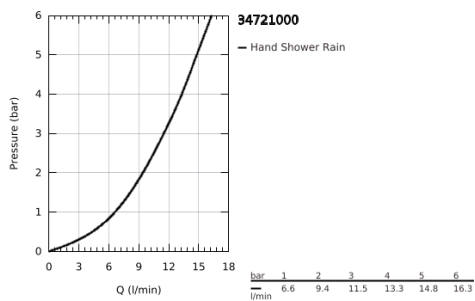

## 34 721 000 GROHTHERM SMARTCONTROL THERMOSTATIC SHOWER MIXER 1/2" WITH SHOWER SET

### PRODUCT DESCRIPTION

- Colour: chrome
- consisting of:
  - Grotherm SmartControl thermostatic shower mixer (34 719 000)
  - Euphoria 110 Massage shower set, 900 mm (27 226 001)