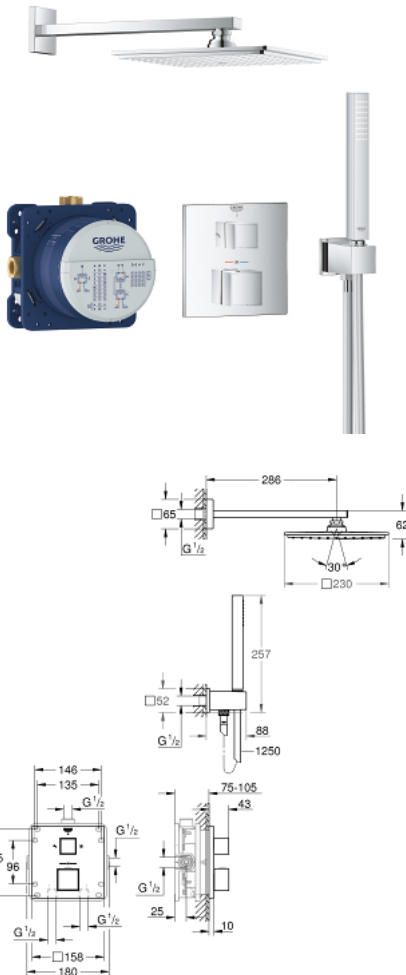

## 34 741 000 GROHTHERM CUBE PERFECT SHOWER SET WITH RAINSHOWER ALLURE 230

### PRODUCT DESCRIPTION

- Tyc: Chrome
- consisting of:
  - Grotherm Cube set for final installation with Aquadimmer (24 154)
  - GROHE Rapido SmartBox (35 600/35 604)
  - Rainshower 230 metal head shower (27 479)
  - Rainshower shower arm (27 709)
  - hand shower Euphoria Cube Stick (27 699)
  - shower outlet elbow (26 370)
  - Silverflex shower hose 1250 mm 1/2" x 1/2" (28 362)