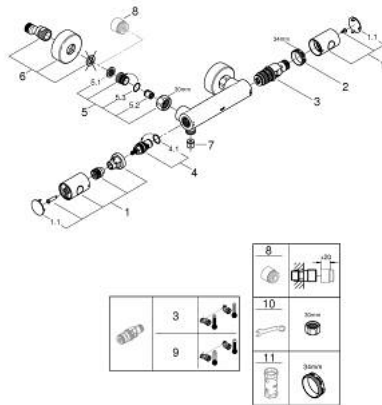

34 765 000 **GROHTHERM 800 COSMOPOLITAN THERMOSTATIC SHOWER MIXER 1/2"**

PRODUCT DESCRIPTION

- Colour: chrome
- wall mounted
- GROHE LongLife finish
- GROHE MetalGrip ergonomically shaped metal handles
- GROHE SafeStop - safety button at 38°C
- GROHE SafeStop Plus - optional temperature limiter at 43°C included
- GROHE TurboStat - compact cartridge with wax thermoelement
- integrated mixed water shut off
- volume handle with GROHE EcoButton (economy button with individually adjustable economy stop)
- ceramic headpart 1/2", 180°
- shower bottom outlet 1/2"
- built-in non return valves
- dirt strainers
- protected against backflow
- S-unions
- metal escutcheon

34 765 000 GROHTHERM 800 COSMOPOLITAN THERMOSTATIC SHOWER MIXER 1/2"

SPARE PARTS

- 1: Metal handle 1/2" (Spare part-nr. 47984000)
 - 1.1: Cover cap (Spare part-nr. 6458500M)
 - 2: retaining ring (Spare part-nr. 47743000)
 - 3: Thermostatic compact cartridge 1/2" (Spare part-nr. 47439000)
 - 4: Ceramic headpart 1/2" (Spare part-nr. 45346000)
 - 4.1: O-Ring Ø18,2 x Ø1,7 (Spare part-nr. 0392400M)
 - 5: Non-return valve (Spare part-nr. 47189000)
 - 5.1: Filter (Spare part-nr. 0726400M)
 - 5.2: Non-return valve (Spare part-nr. 08565000)
 - 5.3: O-Ring Ø17 x Ø2 (Spare part-nr. 0305500M)
 - 6: S-union (Spare part-nr. 12662000)
 - 7: Non-return valve (Spare part-nr. 08565000)
 - 8: Extension 3/4", 20 mm (Spare part-nr. 0713000M)*
 - 9: GROHE TurboStat cartridge 1/2" (Spare part-nr. 47175000)*
 - 10: Special spanner (Spare part-nr. 19377000)*
 - 11: Socket spanner (Spare part-nr. 19332000)*
- * Optional accessories