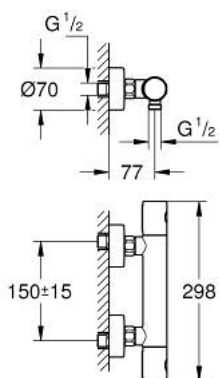

## 34 765 000 GROHTHERM 800 COSMOPOLITAN THERMOSTATIC SHOWER MIXER 1/2"

### PRODUCT DESCRIPTION

- Colour: chrome
- wall mounted
- GROHE LongLife finish
- GROHE MetalGrip ergonomically shaped metal handles
- GROHE SafeStop - safety button at 38°C
- GROHE SafeStop Plus - optional temperature limiter at 43°C included
- GROHE TurboStat - compact cartridge with wax thermoelement
- integrated mixed water shut off
- volume handle
- FlowControl Button - One-button switch to full water flow
- individually adjustable stop
- ceramic headpart 1/2", 180°
- shower bottom outlet 1/2"
- built-in non return valves
- dirt strainers
- protected against backflow
- S-unions
- metal escutcheon

34 765 000 **GROHTHERM 800 COSMOPOLITAN THERMOSTATIC SHOWER MIXER 1/2"**

**SPARE PARTS**

- 1: Metal handle 1/2" (Spare part-nr. 47984000)
  - 1.1: Cover cap (Spare part-nr. 6458500M)
  - 2: retaining ring (Spare part-nr. 47743000)
  - 3: Thermostatic compact cartridge 1/2" (Spare part-nr. 47439000)
  - 4: Ceramic headpart 1/2" (Spare part-nr. 45346000)
  - 4.1: O-Ring Ø18,2 x Ø1,7 (Spare part-nr. 0392400M)
  - 5: Non-return valve (Spare part-nr. 47189000)
  - 5.1: Filter (Spare part-nr. 0726400M)
  - 5.2: Non-return valve (Spare part-nr. 08565000)
  - 5.3: O-Ring Ø17 x Ø2 (Spare part-nr. 0305500M)
  - 6: S-union (Spare part-nr. 12662000)
  - 7: Non-return valve (Spare part-nr. 08565000)
  - 8: Extension 3/4", 20 mm (Spare part-nr. 0713000M)\*
  - 9: GROHE TurboStat cartridge 1/2" (Spare part-nr. 47175000)\*
  - 10: Special spanner (Spare part-nr. 19377000)\*
  - 11: Socket spanner (Spare part-nr. 19332000)\*
- \* Optional accessories