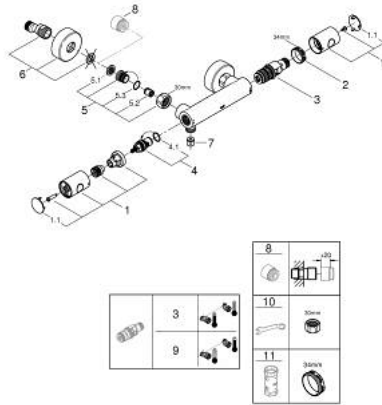

## 34 765 000 GROHTHERM 800 COSMOPOLITAN THERMOSTATIC SHOWER MIXER 1/2"

### PRODUCT DESCRIPTION

- Colour: chrome
- wall mounted
- GROHE LongLife finish
- GROHE MetalGrip ergonomically shaped metal handles
- GROHE SafeStop - safety button at 38°C
- GROHE SafeStop Plus - optional temperature limiter at 43°C included
- GROHE TurboStat - compact cartridge with wax thermoelement
- integrated mixed water shut off
- volume handle
- FlowControl Button - One-button switch to full water flow
- individually adjustable stop
- ceramic headpart 1/2", 180°
- shower bottom outlet 1/2"
- built-in non return valves
- dirt strainers
- protected against backflow
- S-unions
- metal escutcheon

34 765 000 **GROHTHERM 800 COSMOPOLITAN THERMOSTATIC SHOWER MIXER 1/2"**

**SPARE PARTS**

- 1: Metal handle 1/2" (Spare part-nr. 47984000)
  - 1.1: Cover cap (Spare part-nr. 6458500M)
  - 2: retaining ring (Spare part-nr. 47743000)
  - 3: Thermostatic compact cartridge 1/2" (Spare part-nr. 47439000)
  - 4: Ceramic headpart 1/2" (Spare part-nr. 45346000)
  - 4.1: O-Ring Ø18,2 x Ø1,7 (Spare part-nr. 0392400M)
  - 5: Non-return valve (Spare part-nr. 47189000)
  - 5.1: Filter (Spare part-nr. 0726400M)
  - 5.2: Non-return valve (Spare part-nr. 08565000)
  - 5.3: O-Ring Ø17 x Ø2 (Spare part-nr. 0305500M)
  - 6: S-union (Spare part-nr. 12662000)
  - 7: Non-return valve (Spare part-nr. 08565000)
  - 8: Extension 3/4", 20 mm (Spare part-nr. 0713000M)\*
  - 9: GROHE TurboStat cartridge 1/2" (Spare part-nr. 47175000)\*
  - 10: Special spanner (Spare part-nr. 19377000)\*
  - 11: Socket spanner (Spare part-nr. 19332000)\*
- \* Optional accessories