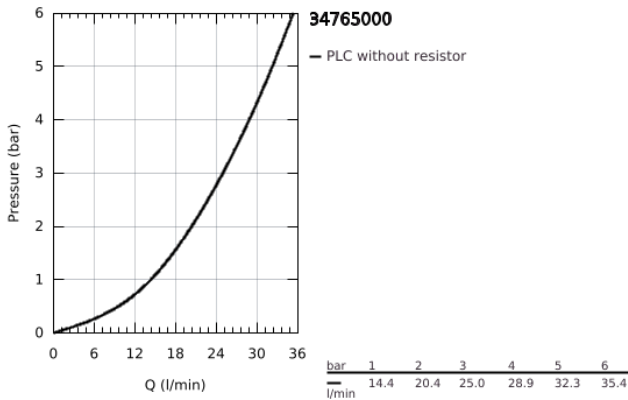

34 765 000 **GROHTHERM 800 COSMOPOLITAN THERMOSTATIC SHOWER MIXER 1/2"**

PRODUCT DESCRIPTION

- Colour: chrome
- wall mounted
- GROHE LongLife finish
- GROHE MetalGrip ergonomically shaped metal handles
- GROHE SafeStop - safety button at 38°C
- GROHE SafeStop Plus - optional temperature limiter at 43°C included
- GROHE TurboStat - compact cartridge with wax thermoelement
- integrated mixed water shut off
- volume handle with GROHE EcoButton (economy button with individually adjustable economy stop)
- ceramic headpart 1/2", 180°
- shower bottom outlet 1/2"
- built-in non return valves
- dirt strainers
- protected against backflow
- S-unions
- metal escutcheon

34 765 000 GROHTHERM 800 COSMOPOLITAN THERMOSTATIC SHOWER MIXER 1/2"

SPARE PARTS

- 1: Metal handle 1/2" (Spare part-nr. 47984000)
 - 1.1: Cover cap (Spare part-nr. 6458500M)
 - 2: retaining ring (Spare part-nr. 47743000)
 - 3: Thermostatic compact cartridge 1/2" (Spare part-nr. 47439000)
 - 4: Ceramic headpart 1/2" (Spare part-nr. 45346000)
 - 4.1: O-Ring Ø18,2 x Ø1,7 (Spare part-nr. 0392400M)
 - 5: Non-return valve (Spare part-nr. 47189000)
 - 5.1: Filter (Spare part-nr. 0726400M)
 - 5.2: Non-return valve (Spare part-nr. 08565000)
 - 5.3: O-Ring Ø17 x Ø2 (Spare part-nr. 0305500M)
 - 6: S-union (Spare part-nr. 12662000)
 - 7: Non-return valve (Spare part-nr. 08565000)
 - 8: Extension 3/4", 20 mm (Spare part-nr. 0713000M)*
 - 9: GROHE TurboStat cartridge 1/2" (Spare part-nr. 47175000)*
 - 10: Special spanner (Spare part-nr. 19377000)*
 - 11: Socket spanner (Spare part-nr. 19332000)*
- * Optional accessories