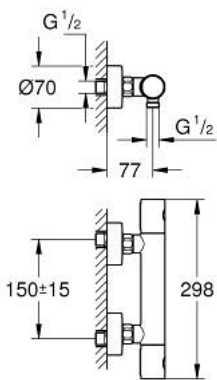

34 765 000 **GROHTHERM 800 COSMOPOLITAN THERMOSTATIC SHOWER MIXER 1/2"**

PRODUCT DESCRIPTION

- Colour: chrome
- wall mounted
- GROHE LongLife finish
- GROHE MetalGrip ergonomically shaped metal handles
- GROHE SafeStop - safety button at 38°C
- GROHE SafeStop Plus - optional temperature limiter at 43°C included
- GROHE TurboStat - compact cartridge with wax thermoelement
- integrated mixed water shut off
- volume handle with GROHE EcoButton (economy button with individually adjustable economy stop)
- ceramic headpart 1/2", 180°
- shower bottom outlet 1/2"
- built-in non return valves
- dirt strainers
- protected against backflow
- S-unions
- metal escutcheon

34 765 000 GROHTHERM 800 COSMOPOLITAN THERMOSTATIC SHOWER MIXER 1/2"

SPARE PARTS

- 1: Metal handle 1/2" (Spare part-nr. 47984000)
 - 1.1: Cover cap (Spare part-nr. 6458500M)
 - 2: retaining ring (Spare part-nr. 47743000)
 - 3: Thermostatic compact cartridge 1/2" (Spare part-nr. 47439000)
 - 4: Ceramic headpart 1/2" (Spare part-nr. 45346000)
 - 4.1: O-Ring Ø18,2 x Ø1,7 (Spare part-nr. 0392400M)
 - 5: Non-return valve (Spare part-nr. 47189000)
 - 5.1: Filter (Spare part-nr. 0726400M)
 - 5.2: Non-return valve (Spare part-nr. 08565000)
 - 5.3: O-Ring Ø17 x Ø2 (Spare part-nr. 0305500M)
 - 6: S-union (Spare part-nr. 12662000)
 - 7: Non-return valve (Spare part-nr. 08565000)
 - 8: Extension 3/4", 20 mm (Spare part-nr. 0713000M)*
 - 9: GROHE TurboStat cartridge 1/2" (Spare part-nr. 47175000)*
 - 10: Special spanner (Spare part-nr. 19377000)*
 - 11: Socket spanner (Spare part-nr. 19332000)*
- * Optional accessories