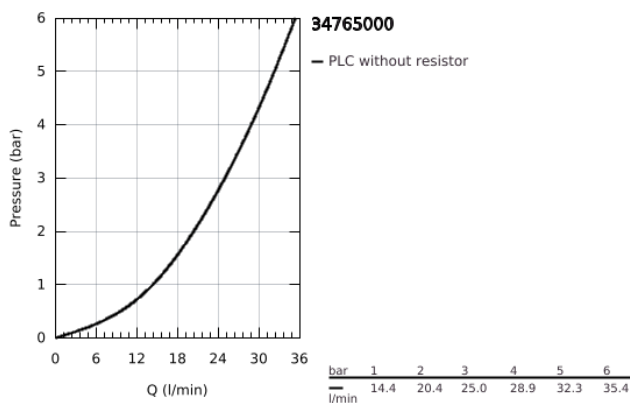

## 34 765 000 GROHTHERM 800 COSMOPOLITAN THERMOSTATIC SHOWER MIXER 1/2"

### PRODUCT DESCRIPTION

- Colour: chrome
- wall mounted
- GROHE LongLife finish
- GROHE MetalGrip ergonomically shaped metal handles
- GROHE SafeStop - safety button at 38°C
- GROHE SafeStop Plus - optional temperature limiter at 43°C included
- GROHE TurboStat - compact cartridge with wax thermoelement
- integrated mixed water shut off
- volume handle
- FlowControl Button - One-button switch to full water flow
- individually adjustable stop
- ceramic headpart 1/2", 180°
- shower bottom outlet 1/2"
- built-in non return valves
- dirt strainers
- protected against backflow
- S-unions
- metal escutcheon

34 765 000 **GROHTHERM 800 COSMOPOLITAN THERMOSTATIC SHOWER MIXER 1/2"**

**SPARE PARTS**

- 1: Metal handle 1/2" (Spare part-nr. 47984000)
  - 1.1: Cover cap (Spare part-nr. 6458500M)
  - 2: retaining ring (Spare part-nr. 47743000)
  - 3: Thermostatic compact cartridge 1/2" (Spare part-nr. 47439000)
  - 4: Ceramic headpart 1/2" (Spare part-nr. 45346000)
  - 4.1: O-Ring Ø18,2 x Ø1,7 (Spare part-nr. 0392400M)
  - 5: Non-return valve (Spare part-nr. 47189000)
  - 5.1: Filter (Spare part-nr. 0726400M)
  - 5.2: Non-return valve (Spare part-nr. 08565000)
  - 5.3: O-Ring Ø17 x Ø2 (Spare part-nr. 0305500M)
  - 6: S-union (Spare part-nr. 12662000)
  - 7: Non-return valve (Spare part-nr. 08565000)
  - 8: Extension 3/4", 20 mm (Spare part-nr. 0713000M)\*
  - 9: GROHE TurboStat cartridge 1/2" (Spare part-nr. 47175000)\*
  - 10: Special spanner (Spare part-nr. 19377000)\*
  - 11: Socket spanner (Spare part-nr. 19332000)\*
- \* Optional accessories