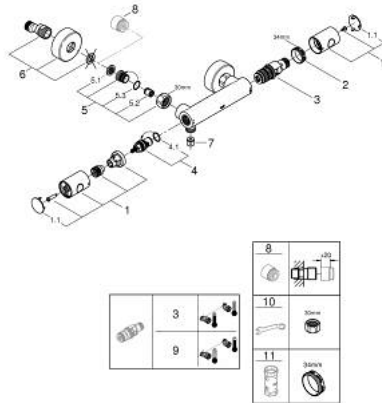

34 765 000 **GROHTHERM 800 COSMOPOLITAN THERMOSTATIC SHOWER MIXER 1/2"**

PRODUCT DESCRIPTION

- Tyc: Chrome
- wall mounted
- GROHE LongLife finish
- GROHE MetalGrip ergonomically shaped metal handles
- GROHE SafeStop safety button at 38°C (calibration required)
- GROHE SafeStop Plus - optional temperature limiter at 43°C included
- GROHE TurboStat - compact cartridge with wax thermoelement
- integrated mixed water shut off
- volume handle
- FlowControl Button - One-button switch to full water flow
- individually adjustable stop
- ceramic headpart 1/2", 180°
- shower bottom outlet 1/2"
- built-in non return valves
- dirt strainers
- protected against backflow
- S-unions
- metal escutcheon

34 765 000 GROHTHERM 800 COSMOPOLITAN THERMOSTATIC SHOWER MIXER 1/2"

SPARE PARTS

- 1: Metal handle 1/2" (Spare part-nr. 47984000)
 - 1.1: Cover cap (Spare part-nr. 6458500M)
 - 2: Fitting ring (Spare part-nr. 47743000)
 - 3: Thermostatic compact cartridge 1/2" (Spare part-nr. 47439000)
 - 4: Ceramic headpart 1/2" (Spare part-nr. 45346000)
 - 4.1: O-ring \varnothing 18.2 x \varnothing 1.7 (Spare part-nr. 0392400M)
 - 5: Non-return valve (Spare part-nr. 47189000)
 - 5.1: Dirt strainer (Spare part-nr. 0726400M)
 - 5.2: Non-return valve (Spare part-nr. 08565000)
 - 5.3: O-ring \varnothing 17 x \varnothing 2 (Spare part-nr. 0305500M)
 - 6: S-union (Spare part-nr. 12662000)
 - 7: Non-return valve (Spare part-nr. 08565000)
 - 8: Extension 3/4", 20 mm (Spare part-nr. 0713000M)*
 - 9: GROHE TurboStat cartridge 1/2" (Spare part-nr. 47175000)*
 - 10: Special spanner (Spare part-nr. 19377000)*
 - 11: Socket spanner (Spare part-nr. 19332000)*
- * Optional accessories