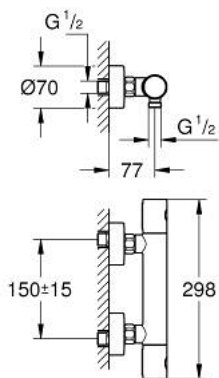

34 765 000 **GROHTHERM 800 COSMOPOLITAN THERMOSTATIC SHOWER MIXER 1/2"**

PRODUCT DESCRIPTION

- Tyc: Chrome
- wall mounted
- GROHE LongLife finish
- GROHE MetalGrip ergonomically shaped metal handles
- GROHE SafeStop safety button at 38°C (calibration required)
- GROHE SafeStop Plus - optional temperature limiter at 43°C included
- GROHE TurboStat - compact cartridge with wax thermoelement
- integrated mixed water shut off
- volume handle with GROHE EcoButton (economy button with individually adjustable economy stop)
- ceramic headpart 1/2", 180°
- shower bottom outlet 1/2"
- built-in non return valves
- dirt strainers
- protected against backflow
- S-unions
- metal escutcheon

34 765 000 GROHTHERM 800 COSMOPOLITAN THERMOSTATIC SHOWER MIXER 1/2"

SPARE PARTS

- 1: Metal handle 1/2" (Spare part-nr. 47984000)
 - 1.1: Cover cap (Spare part-nr. 6458500M)
 - 2: Fitting ring (Spare part-nr. 47743000)
 - 3: Thermostatic compact cartridge 1/2" (Spare part-nr. 47439000)
 - 4: Ceramic headpart 1/2" (Spare part-nr. 45346000)
 - 4.1: O-ring \varnothing 18.2 x \varnothing 1.7 (Spare part-nr. 0392400M)
 - 5: Non-return valve (Spare part-nr. 47189000)
 - 5.1: Dirt strainer (Spare part-nr. 0726400M)
 - 5.2: Non-return valve (Spare part-nr. 08565000)
 - 5.3: O-ring \varnothing 17 x \varnothing 2 (Spare part-nr. 0305500M)
 - 6: S-union (Spare part-nr. 12662000)
 - 7: Non-return valve (Spare part-nr. 08565000)
 - 8: Extension 3/4", 20 mm (Spare part-nr. 0713000M)*
 - 9: GROHE TurboStat cartridge 1/2" (Spare part-nr. 47175000)*
 - 10: Special spanner (Spare part-nr. 19377000)*
 - 11: Socket spanner (Spare part-nr. 19332000)*
- * Optional accessories