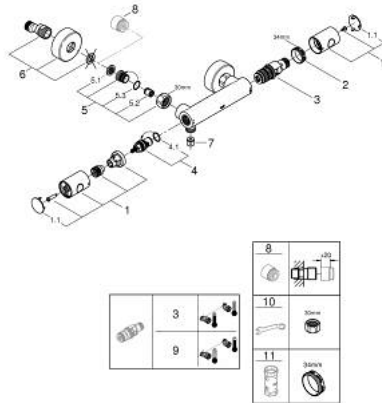

34 765 000 **GROHTHERM 800 COSMOPOLITAN THERMOSTATIC SHOWER MIXER 1/2"**

PRODUCT DESCRIPTION

- Tyc: Chrome
- wall mounted
- GROHE LongLife finish
- GROHE MetalGrip ergonomically shaped metal handles
- GROHE SafeStop safety button at 38°C (calibration required)
- GROHE SafeStop Plus - optional temperature limiter at 43°C included
- GROHE TurboStat - compact cartridge with wax thermoelement
- integrated mixed water shut off
- volume handle with GROHE EcoButton (economy button with individually adjustable economy stop)
- ceramic headpart 1/2", 180°
- shower bottom outlet 1/2"
- built-in non return valves
- dirt strainers
- protected against backflow
- S-unions
- metal escutcheon

34 765 000 GROHTHERM 800 COSMOPOLITAN THERMOSTATIC SHOWER MIXER 1/2"

SPARE PARTS

- 1: Metal handle 1/2" (Spare part-nr. 47984000)
 - 1.1: Cover cap (Spare part-nr. 6458500M)
 - 2: Fitting ring (Spare part-nr. 47743000)
 - 3: Thermostatic compact cartridge 1/2" (Spare part-nr. 47439000)
 - 4: Ceramic headpart 1/2" (Spare part-nr. 45346000)
 - 4.1: O-ring \varnothing 18.2 x \varnothing 1.7 (Spare part-nr. 0392400M)
 - 5: Non-return valve (Spare part-nr. 47189000)
 - 5.1: Dirt strainer (Spare part-nr. 0726400M)
 - 5.2: Non-return valve (Spare part-nr. 08565000)
 - 5.3: O-ring \varnothing 17 x \varnothing 2 (Spare part-nr. 0305500M)
 - 6: S-union (Spare part-nr. 12662000)
 - 7: Non-return valve (Spare part-nr. 08565000)
 - 8: Extension 3/4", 20 mm (Spare part-nr. 0713000M)*
 - 9: GROHE TurboStat cartridge 1/2" (Spare part-nr. 47175000)*
 - 10: Special spanner (Spare part-nr. 19377000)*
 - 11: Socket spanner (Spare part-nr. 19332000)*
- * Optional accessories