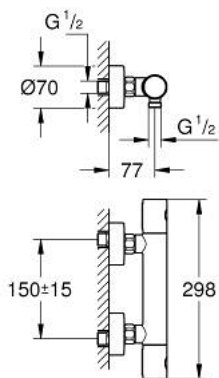

34 765 000 **GROHTHERM 800 COSMOPOLITAN THERMOSTATIC SHOWER MIXER 1/2"**

PRODUCT DESCRIPTION

- Tyc: Chrome
- wall mounted
- GROHE LongLife finish
- GROHE MetalGrip ergonomically shaped metal handles
- GROHE SafeStop safety button at 38°C (calibration required)
- GROHE SafeStop Plus - optional temperature limiter at 43°C included
- GROHE TurboStat - compact cartridge with wax thermoelement
- integrated mixed water shut off
- volume handle
- FlowControl Button - One-button switch to full water flow
- individually adjustable stop
- ceramic headpart 1/2", 180°
- shower bottom outlet 1/2"
- built-in non return valves
- dirt strainers
- protected against backflow
- S-unions
- metal escutcheon

34 765 000 GROHTHERM 800 COSMOPOLITAN THERMOSTATIC SHOWER MIXER 1/2"

SPARE PARTS

- 1: Metal handle 1/2" (Spare part-nr. 47984000)
 - 1.1: Cover cap (Spare part-nr. 6458500M)
 - 2: Fitting ring (Spare part-nr. 47743000)
 - 3: Thermostatic compact cartridge 1/2" (Spare part-nr. 47439000)
 - 4: Ceramic headpart 1/2" (Spare part-nr. 45346000)
 - 4.1: O-ring \varnothing 18.2 x \varnothing 1.7 (Spare part-nr. 0392400M)
 - 5: Non-return valve (Spare part-nr. 47189000)
 - 5.1: Dirt strainer (Spare part-nr. 0726400M)
 - 5.2: Non-return valve (Spare part-nr. 08565000)
 - 5.3: O-ring \varnothing 17 x \varnothing 2 (Spare part-nr. 0305500M)
 - 6: S-union (Spare part-nr. 12662000)
 - 7: Non-return valve (Spare part-nr. 08565000)
 - 8: Extension 3/4", 20 mm (Spare part-nr. 0713000M)*
 - 9: GROHE TurboStat cartridge 1/2" (Spare part-nr. 47175000)*
 - 10: Special spanner (Spare part-nr. 19377000)*
 - 11: Socket spanner (Spare part-nr. 19332000)*
- * Optional accessories