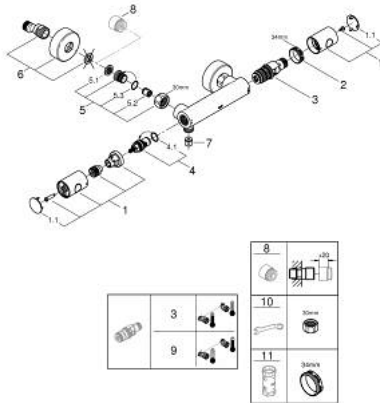

34 765 A00 GROHTHERM 800 COSMOPOLITAN THERMOSTATIC SHOWER MIXER 1/2"

PRODUCT DESCRIPTION

- Colour: hard graphite
- wall mounted
- GROHE LongLife finish
- GROHE MetalGrip ergonomically shaped metal handles
- GROHE SafeStop - safety button at 38°C
- GROHE SafeStop Plus - optional temperature limiter at 43°C included
- GROHE TurboStat - compact cartridge with wax thermoelement
- integrated mixed water shut off
- volume handle with FlowControl Button (button with individually adjustable stop)
- ceramic headpart 1/2", 180°
- shower bottom outlet 1/2"
- built-in non return valves
- dirt strainers
- protected against backflow
- S-unions
- metal escutcheon

34 765 A00 GROHTHERM 800 COSMOPOLITAN THERMOSTATIC SHOWER MIXER 1/2"

SPARE PARTS

- 1: Metal handle 1/2" (Spare part-nr. 47984A00)
 - 1.1: cap (Spare part-nr. 64585A0M)
 - 2: retaining ring (Spare part-nr. 47743000)
 - 3: Thermostatic compact cartridge 1/2" (Spare part-nr. 47439000)
 - 4: Ceramic headpart 1/2" (Spare part-nr. 45346000)
 - 4.1: O-Ring Ø18,2 x Ø1,7 (Spare part-nr. 0392400M)
 - 5: Non-return valve (Spare part-nr. 47189A00)
 - 5.1: Filter (Spare part-nr. 0726400M)
 - 5.2: Non-return valve (Spare part-nr. 08565000)
 - 5.3: O-Ring Ø17 x Ø2 (Spare part-nr. 0305500M)
 - 6: s-union (Spare part-nr. 12662A00)
 - 7: Non-return valve (Spare part-nr. 08565000)
 - 8: Extension 3/4", 20 mm (Spare part-nr. 0713000M)*
 - 9: GROHE TurboStat cartridge 1/2" (Spare part-nr. 47175000)*
 - 10: Special spanner (Spare part-nr. 19377000)*
 - 11: Socket spanner (Spare part-nr. 19332000)*
- * Optional accessories