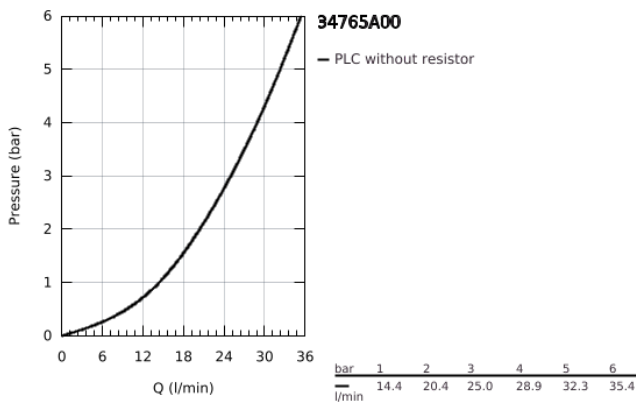

34 765 A00 GROHTHERM 800 COSMOPOLITAN THERMOSTATIC SHOWER MIXER 1/2"

PRODUCT DESCRIPTION

- Colour: hard graphite
- wall mounted
- GROHE LongLife finish
- GROHE MetalGrip ergonomically shaped metal handles
- GROHE SafeStop - safety button at 38°C
- GROHE SafeStop Plus - optional temperature limiter at 43°C included
- GROHE TurboStat - compact cartridge with wax thermoelement
- integrated mixed water shut off
- volume handle with FlowControl Button (button with individually adjustable stop)
- ceramic headpart 1/2", 180°
- shower bottom outlet 1/2"
- built-in non return valves
- dirt strainers
- protected against backflow
- S-unions
- metal escutcheon

34 765 A00 GROHTHERM 800 COSMOPOLITAN THERMOSTATIC SHOWER MIXER 1/2"

SPARE PARTS

- 1: Metal handle 1/2" (Spare part-nr. 47984A00)
 - 1.1: cap (Spare part-nr. 64585A0M)
 - 2: retaining ring (Spare part-nr. 47743000)
 - 3: Thermostatic compact cartridge 1/2" (Spare part-nr. 47439000)
 - 4: Ceramic headpart 1/2" (Spare part-nr. 45346000)
 - 4.1: O-Ring Ø18,2 x Ø1,7 (Spare part-nr. 0392400M)
 - 5: Non-return valve (Spare part-nr. 47189A00)
 - 5.1: Filter (Spare part-nr. 0726400M)
 - 5.2: Non-return valve (Spare part-nr. 08565000)
 - 5.3: O-Ring Ø17 x Ø2 (Spare part-nr. 0305500M)
 - 6: s-union (Spare part-nr. 12662A00)
 - 7: Non-return valve (Spare part-nr. 08565000)
 - 8: Extension 3/4", 20 mm (Spare part-nr. 0713000M)*
 - 9: GROHE TurboStat cartridge 1/2" (Spare part-nr. 47175000)*
 - 10: Special spanner (Spare part-nr. 19377000)*
 - 11: Socket spanner (Spare part-nr. 19332000)*
- * Optional accessories