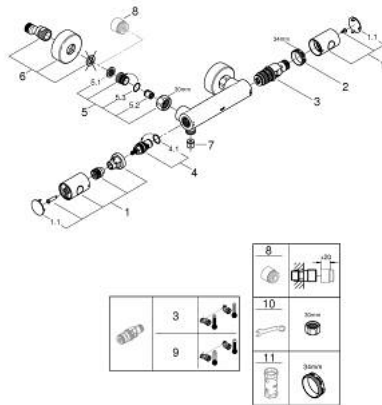

34 765 A00 GROHTHERM 800 COSMOPOLITAN THERMOSTATIC SHOWER MIXER 1/2"

PRODUCT DESCRIPTION

- Tyc: hard graphite
- wall mounted
- GROHE LongLife finish
- GROHE MetalGrip ergonomically shaped metal handles
- GROHE SafeStop safety button at 38°C (calibration required)
- GROHE SafeStop Plus - optional temperature limiter at 43°C included
- GROHE TurboStat - compact cartridge with wax thermoelement
- integrated mixed water shut off
- volume handle with FlowControl Button (button with individually adjustable stop)
- ceramic headpart 1/2", 180°
- shower bottom outlet 1/2"
- built-in non return valves
- dirt strainers
- protected against backflow
- S-unions
- metal escutcheon

34 765 A00 GROHTHERM 800 COSMOPOLITAN THERMOSTATIC SHOWER MIXER 1/2"

SPARE PARTS

- 1: Metal handle 1/2" (Spare part-nr. 47984A00)
 - 1.1: cap (Spare part-nr. 64585A0M)
 - 2: Fitting ring (Spare part-nr. 47743000)
 - 3: Thermostatic compact cartridge 1/2" (Spare part-nr. 47439000)
 - 4: Ceramic headpart 1/2" (Spare part-nr. 45346000)
 - 4.1: O-ring \varnothing 18.2 x \varnothing 1.7 (Spare part-nr. 0392400M)
 - 5: Non-return valve (Spare part-nr. 47189A00)
 - 5.1: Dirt strainer (Spare part-nr. 0726400M)
 - 5.2: Non-return valve (Spare part-nr. 08565000)
 - 5.3: O-ring \varnothing 17 x \varnothing 2 (Spare part-nr. 0305500M)
 - 6: s-union (Spare part-nr. 12662A00)
 - 7: Non-return valve (Spare part-nr. 08565000)
 - 8: Extension 3/4", 20 mm (Spare part-nr. 0713000M)*
 - 9: GROHE TurboStat cartridge 1/2" (Spare part-nr. 47175000)*
 - 10: Special spanner (Spare part-nr. 19377000)*
 - 11: Socket spanner (Spare part-nr. 19332000)*
- * Optional accessories