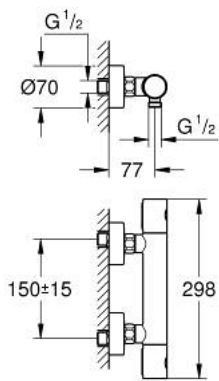

34 765 A00 GROHTHERM 800 COSMOPOLITAN THERMOSTATIC SHOWER MIXER 1/2"

PRODUCT DESCRIPTION

- Tyc: hard graphite
- wall mounted
- GROHE LongLife finish
- GROHE MetalGrip ergonomically shaped metal handles
- GROHE SafeStop safety button at 38°C (calibration required)
- GROHE SafeStop Plus - optional temperature limiter at 43°C included
- GROHE TurboStat - compact cartridge with wax thermoelement
- integrated mixed water shut off
- volume handle with FlowControl Button (button with individually adjustable stop)
- ceramic headpart 1/2", 180°
- shower bottom outlet 1/2"
- built-in non return valves
- dirt strainers
- protected against backflow
- S-unions
- metal escutcheon

34 765 A00 GROHTHERM 800 COSMOPOLITAN THERMOSTATIC SHOWER MIXER 1/2"

SPARE PARTS

- 1: Metal handle 1/2" (Spare part-nr. 47984A00)
 - 1.1: cap (Spare part-nr. 64585A0M)
 - 2: Fitting ring (Spare part-nr. 47743000)
 - 3: Thermostatic compact cartridge 1/2" (Spare part-nr. 47439000)
 - 4: Ceramic headpart 1/2" (Spare part-nr. 45346000)
 - 4.1: O-ring \varnothing 18.2 x \varnothing 1.7 (Spare part-nr. 0392400M)
 - 5: Non-return valve (Spare part-nr. 47189A00)
 - 5.1: Dirt strainer (Spare part-nr. 0726400M)
 - 5.2: Non-return valve (Spare part-nr. 08565000)
 - 5.3: O-ring \varnothing 17 x \varnothing 2 (Spare part-nr. 0305500M)
 - 6: s-union (Spare part-nr. 12662A00)
 - 7: Non-return valve (Spare part-nr. 08565000)
 - 8: Extension 3/4", 20 mm (Spare part-nr. 0713000M)*
 - 9: GROHE TurboStat cartridge 1/2" (Spare part-nr. 47175000)*
 - 10: Special spanner (Spare part-nr. 19377000)*
 - 11: Socket spanner (Spare part-nr. 19332000)*
- * Optional accessories