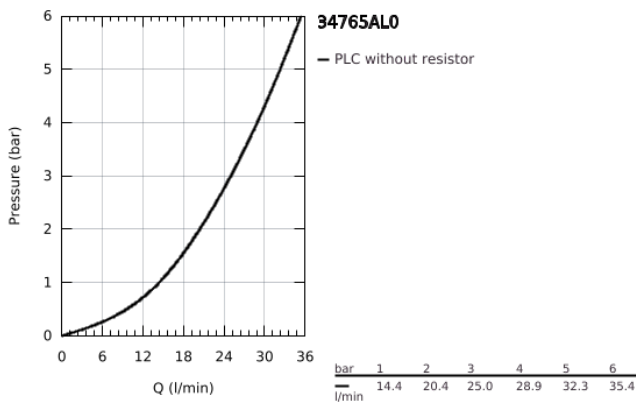

## 34 765 AL0 GROHTHERM 800 COSMOPOLITAN THERMOSTATIC SHOWER MIXER 1/2"

### PRODUCT DESCRIPTION

- Colour: brushed hard graphite
- wall mounted
- GROHE LongLife finish
- GROHE MetalGrip ergonomically shaped metal handles
- GROHE SafeStop - safety button at 38°C
- GROHE SafeStop Plus - optional temperature limiter at 43°C included
- GROHE TurboStat - compact cartridge with wax thermoelement
- integrated mixed water shut off
- volume handle with FlowControl Button (button with individually adjustable stop)
- ceramic headpart 1/2", 180°
- shower bottom outlet 1/2"
- built-in non return valves
- dirt strainers
- protected against backflow
- S-unions
- metal escutcheon