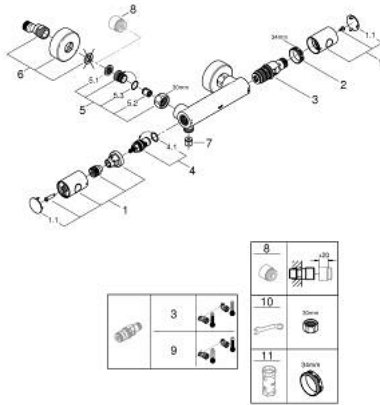

## 34 765 AL0 GROHTHERM 800 COSMOPOLITAN THERMOSTATIC SHOWER MIXER 1/2"

### PRODUCT DESCRIPTION

- Colour: brushed hard graphite
- wall mounted
- GROHE LongLife finish
- GROHE MetalGrip ergonomically shaped metal handles
- GROHE SafeStop - safety button at 38°C
- GROHE SafeStop Plus - optional temperature limiter at 43°C included
- GROHE TurboStat - compact cartridge with wax thermoelement
- integrated mixed water shut off
- volume handle with FlowControl Button (button with individually adjustable stop)
- ceramic headpart 1/2", 180°
- shower bottom outlet 1/2"
- built-in non return valves
- dirt strainers
- protected against backflow
- S-unions
- metal escutcheon

### SPARE PARTS

- 1: Metal handle 1/2" (Spare part-nr. 47984AL0)
  - 1.1: Cover cap (Spare part-nr. 64585ALM)
  - 2: retaining ring (Spare part-nr. 47743000)
  - 3: Thermostatic compact cartridge 1/2" (Spare part-nr. 47439000)
  - 4: Ceramic headpart 1/2" (Spare part-nr. 45346000)
  - 4.1: O-Ring  $\varnothing 18,2 \times \varnothing 1,7$  (Spare part-nr. 0392400M)
  - 5: Non-return valve (Spare part-nr. 47189AL0)
  - 5.1: Filter (Spare part-nr. 0726400M)
  - 5.2: Non-return valve (Spare part-nr. 08565000)
  - 5.3: O-Ring  $\varnothing 17 \times \varnothing 2$  (Spare part-nr. 0305500M)
  - 6: S-union (Spare part-nr. 12662AL0)
  - 7: Non-return valve (Spare part-nr. 08565000)
  - 8: Extension 3/4", 20 mm (Spare part-nr. 0713000M)\*
  - 9: GROHE TurboStat cartridge 1/2" (Spare part-nr. 47175000)\*
  - 10: Special spanner (Spare part-nr. 19377000)\*
  - 11: Socket spanner (Spare part-nr. 19332000)\*
- \* Optional accessories