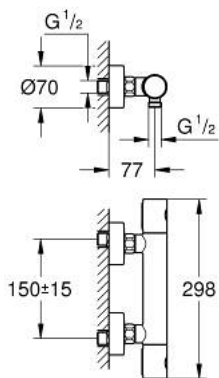

## 34 765 AL0 GROHTHERM 800 COSMOPOLITAN THERMOSTATIC SHOWER MIXER 1/2"

### PRODUCT DESCRIPTION

- Tyc: brushed hard graphite
- wall mounted
- GROHE LongLife finish
- GROHE MetalGrip ergonomically shaped metal handles
- GROHE SafeStop safety button at 38°C ( calibration required )
- GROHE SafeStop Plus - optional temperature limiter at 43°C included
- GROHE TurboStat - compact cartridge with wax thermoelement
- integrated mixed water shut off
- volume handle with FlowControl Button (button with individually adjustable stop)
- ceramic headpart 1/2", 180°
- shower bottom outlet 1/2"
- built-in non return valves
- dirt strainers
- protected against backflow
- S-unions
- metal escutcheon

### SPARE PARTS

- 1: Metal handle 1/2" (Spare part-nr. 47984AL0)
  - 1.1: Cover cap (Spare part-nr. 64585ALM)
  - 2: Fitting ring (Spare part-nr. 47743000)
  - 3: Thermostatic compact cartridge 1/2" (Spare part-nr. 47439000)
  - 4: Ceramic headpart 1/2" (Spare part-nr. 45346000)
  - 4.1: O-ring  $\varnothing$  18.2 x  $\varnothing$  1.7 (Spare part-nr. 0392400M)
  - 5: Non-return valve (Spare part-nr. 47189AL0)
  - 5.1: Dirt strainer (Spare part-nr. 0726400M)
  - 5.2: Non-return valve (Spare part-nr. 08565000)
  - 5.3: O-ring  $\varnothing$  17 x  $\varnothing$  2 (Spare part-nr. 0305500M)
  - 6: S-union (Spare part-nr. 12662AL0)
  - 7: Non-return valve (Spare part-nr. 08565000)
  - 8: Extension 3/4", 20 mm (Spare part-nr. 0713000M)\*
  - 9: GROHE TurboStat cartridge 1/2" (Spare part-nr. 47175000)\*
  - 10: Special spanner (Spare part-nr. 19377000)\*
  - 11: Socket spanner (Spare part-nr. 19332000)\*
- \* Optional accessories