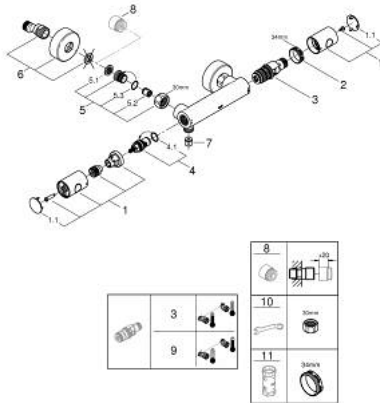

## 34 765 AL0 GROHTHERM 800 COSMOPOLITAN THERMOSTATIC SHOWER MIXER 1/2"

### PRODUCT DESCRIPTION

- Tyc: brushed hard graphite
- wall mounted
- GROHE LongLife finish
- GROHE MetalGrip ergonomically shaped metal handles
- GROHE SafeStop safety button at 38°C ( calibration required )
- GROHE SafeStop Plus - optional temperature limiter at 43°C included
- GROHE TurboStat - compact cartridge with wax thermoelement
- integrated mixed water shut off
- volume handle with FlowControl Button (button with individually adjustable stop)
- ceramic headpart 1/2", 180°
- shower bottom outlet 1/2"
- built-in non return valves
- dirt strainers
- protected against backflow
- S-unions
- metal escutcheon

### SPARE PARTS

- 1: Metal handle 1/2" (Spare part-nr. 47984AL0)
  - 1.1: Cover cap (Spare part-nr. 64585ALM)
  - 2: Fitting ring (Spare part-nr. 47743000)
  - 3: Thermostatic compact cartridge 1/2" (Spare part-nr. 47439000)
  - 4: Ceramic headpart 1/2" (Spare part-nr. 45346000)
  - 4.1: O-ring  $\varnothing$  18.2 x  $\varnothing$  1.7 (Spare part-nr. 0392400M)
  - 5: Non-return valve (Spare part-nr. 47189AL0)
  - 5.1: Dirt strainer (Spare part-nr. 0726400M)
  - 5.2: Non-return valve (Spare part-nr. 08565000)
  - 5.3: O-ring  $\varnothing$  17 x  $\varnothing$  2 (Spare part-nr. 0305500M)
  - 6: S-union (Spare part-nr. 12662AL0)
  - 7: Non-return valve (Spare part-nr. 08565000)
  - 8: Extension 3/4", 20 mm (Spare part-nr. 0713000M)\*
  - 9: GROHE TurboStat cartridge 1/2" (Spare part-nr. 47175000)\*
  - 10: Special spanner (Spare part-nr. 19377000)\*
  - 11: Socket spanner (Spare part-nr. 19332000)\*
- \* Optional accessories