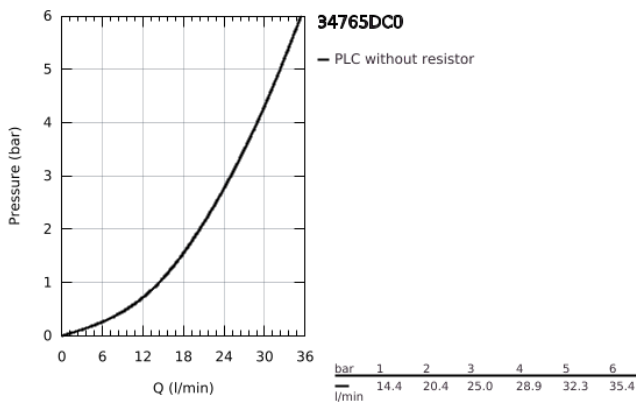

34 765 DC0 GROHTHERM 800 COSMOPOLITAN THERMOSTATIC SHOWER MIXER 1/2"

PRODUCT DESCRIPTION

- Colour: supersteel
- wall mounted
- GROHE LongLife finish
- GROHE MetalGrip ergonomically shaped metal handles
- GROHE SafeStop - safety button at 38°C
- GROHE SafeStop Plus - optional temperature limiter at 43°C included
- GROHE TurboStat - compact cartridge with wax thermoelement
- integrated mixed water shut off
- volume handle with FlowControl Button (button with individually adjustable stop)
- ceramic headpart 1/2", 180°
- shower bottom outlet 1/2"
- built-in non return valves
- dirt strainers
- protected against backflow
- S-unions
- metal escutcheon

34 765 DC0 GROHTHERM 800 COSMOPOLITAN THERMOSTATIC SHOWER MIXER 1/2"

SPARE PARTS

- 1: Metal handle 1/2" (Spare part-nr. 47984DC0)
 - 1.1: Cover cap (Spare part-nr. 64585DCM)
 - 2: retaining ring (Spare part-nr. 47743000)
 - 3: Thermostatic compact cartridge 1/2" (Spare part-nr. 47439000)
 - 4: Ceramic headpart 1/2" (Spare part-nr. 45346000)
 - 4.1: O-Ring Ø18,2 x Ø1,7 (Spare part-nr. 0392400M)
 - 5: Non-return valve (Spare part-nr. 47189DC0)
 - 5.1: Filter (Spare part-nr. 0726400M)
 - 5.2: Non-return valve (Spare part-nr. 08565000)
 - 5.3: O-Ring Ø17 x Ø2 (Spare part-nr. 0305500M)
 - 6: S-union (Spare part-nr. 12662DC0)
 - 7: Non-return valve (Spare part-nr. 08565000)
 - 8: Extension 3/4", 20 mm (Spare part-nr. 0713000M)*
 - 9: GROHE TurboStat cartridge 1/2" (Spare part-nr. 47175000)*
 - 10: Special spanner (Spare part-nr. 19377000)*
 - 11: Socket spanner (Spare part-nr. 19332000)*
- * Optional accessories