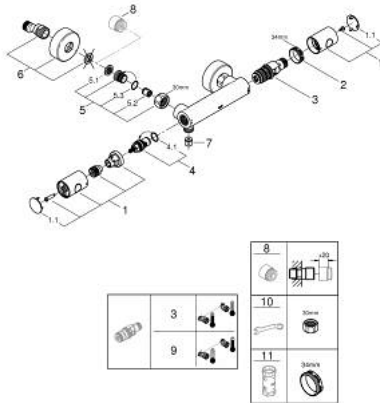

34 765 DC0 GROHTHERM 800 COSMOPOLITAN THERMOSTATIC SHOWER MIXER 1/2"

PRODUCT DESCRIPTION

- Colour: supersteel
- wall mounted
- GROHE LongLife finish
- GROHE MetalGrip ergonomically shaped metal handles
- GROHE SafeStop - safety button at 38°C
- GROHE SafeStop Plus - optional temperature limiter at 43°C included
- GROHE TurboStat - compact cartridge with wax thermoelement
- integrated mixed water shut off
- volume handle with FlowControl Button (button with individually adjustable stop)
- ceramic headpart 1/2", 180°
- shower bottom outlet 1/2"
- built-in non return valves
- dirt strainers
- protected against backflow
- S-unions
- metal escutcheon

34 765 DC0 GROHTHERM 800 COSMOPOLITAN THERMOSTATIC SHOWER MIXER 1/2"

SPARE PARTS

- 1: Metal handle 1/2" (Spare part-nr. 47984DC0)
 - 1.1: Cover cap (Spare part-nr. 64585DCM)
 - 2: retaining ring (Spare part-nr. 47743000)
 - 3: Thermostatic compact cartridge 1/2" (Spare part-nr. 47439000)
 - 4: Ceramic headpart 1/2" (Spare part-nr. 45346000)
 - 4.1: O-Ring Ø18,2 x Ø1,7 (Spare part-nr. 0392400M)
 - 5: Non-return valve (Spare part-nr. 47189DC0)
 - 5.1: Filter (Spare part-nr. 0726400M)
 - 5.2: Non-return valve (Spare part-nr. 08565000)
 - 5.3: O-Ring Ø17 x Ø2 (Spare part-nr. 0305500M)
 - 6: S-union (Spare part-nr. 12662DC0)
 - 7: Non-return valve (Spare part-nr. 08565000)
 - 8: Extension 3/4", 20 mm (Spare part-nr. 0713000M)*
 - 9: GROHE TurboStat cartridge 1/2" (Spare part-nr. 47175000)*
 - 10: Special spanner (Spare part-nr. 19377000)*
 - 11: Socket spanner (Spare part-nr. 19332000)*
- * Optional accessories