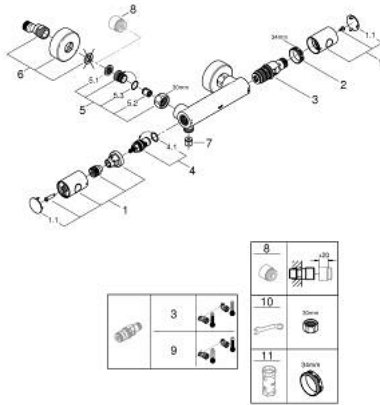

## 34 765 DC0 GROHTHERM 800 COSMOPOLITAN THERMOSTATIC SHOWER MIXER 1/2"

### PRODUCT DESCRIPTION

- Tyc: supersteel
- wall mounted
- GROHE LongLife finish
- GROHE MetalGrip ergonomically shaped metal handles
- GROHE SafeStop safety button at 38°C ( calibration required )
- GROHE SafeStop Plus - optional temperature limiter at 43°C included
- GROHE TurboStat - compact cartridge with wax thermoelement
- integrated mixed water shut off
- volume handle with FlowControl Button (button with individually adjustable stop)
- ceramic headpart 1/2", 180°
- shower bottom outlet 1/2"
- built-in non return valves
- dirt strainers
- protected against backflow
- S-unions
- metal escutcheon

### SPARE PARTS

- 1: Metal handle 1/2" (Spare part-nr. 47984DC0)
  - 1.1: Cover cap (Spare part-nr. 64585DCM)
  - 2: Fitting ring (Spare part-nr. 47743000)
  - 3: Thermostatic compact cartridge 1/2" (Spare part-nr. 47439000)
  - 4: Ceramic headpart 1/2" (Spare part-nr. 45346000)
  - 4.1: O-ring  $\varnothing$  18.2 x  $\varnothing$  1.7 (Spare part-nr. 0392400M)
  - 5: Non-return valve (Spare part-nr. 47189DC0)
  - 5.1: Dirt strainer (Spare part-nr. 0726400M)
  - 5.2: Non-return valve (Spare part-nr. 08565000)
  - 5.3: O-ring  $\varnothing$  17 x  $\varnothing$  2 (Spare part-nr. 0305500M)
  - 6: S-union (Spare part-nr. 12662DC0)
  - 7: Non-return valve (Spare part-nr. 08565000)
  - 8: Extension 3/4", 20 mm (Spare part-nr. 0713000M)\*
  - 9: GROHE TurboStat cartridge 1/2" (Spare part-nr. 47175000)\*
  - 10: Special spanner (Spare part-nr. 19377000)\*
  - 11: Socket spanner (Spare part-nr. 19332000)\*
- \* Optional accessories