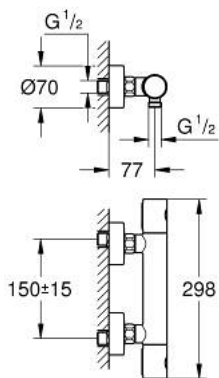

## 34 765 DC0 GROHTHERM 800 COSMOPOLITAN THERMOSTATIC SHOWER MIXER 1/2"

### PRODUCT DESCRIPTION

- Tyc: supersteel
- wall mounted
- GROHE LongLife finish
- GROHE MetalGrip ergonomically shaped metal handles
- GROHE SafeStop safety button at 38°C ( calibration required )
- GROHE SafeStop Plus - optional temperature limiter at 43°C included
- GROHE TurboStat - compact cartridge with wax thermoelement
- integrated mixed water shut off
- volume handle with FlowControl Button (button with individually adjustable stop)
- ceramic headpart 1/2", 180°
- shower bottom outlet 1/2"
- built-in non return valves
- dirt strainers
- protected against backflow
- S-unions
- metal escutcheon

### SPARE PARTS

- 1: Metal handle 1/2" (Spare part-nr. 47984DC0)
  - 1.1: Cover cap (Spare part-nr. 64585DCM)
  - 2: Fitting ring (Spare part-nr. 47743000)
  - 3: Thermostatic compact cartridge 1/2" (Spare part-nr. 47439000)
  - 4: Ceramic headpart 1/2" (Spare part-nr. 45346000)
  - 4.1: O-ring  $\varnothing$  18.2 x  $\varnothing$  1.7 (Spare part-nr. 0392400M)
  - 5: Non-return valve (Spare part-nr. 47189DC0)
  - 5.1: Dirt strainer (Spare part-nr. 0726400M)
  - 5.2: Non-return valve (Spare part-nr. 08565000)
  - 5.3: O-ring  $\varnothing$  17 x  $\varnothing$  2 (Spare part-nr. 0305500M)
  - 6: S-union (Spare part-nr. 12662DC0)
  - 7: Non-return valve (Spare part-nr. 08565000)
  - 8: Extension 3/4", 20 mm (Spare part-nr. 0713000M)\*
  - 9: GROHE TurboStat cartridge 1/2" (Spare part-nr. 47175000)\*
  - 10: Special spanner (Spare part-nr. 19377000)\*
  - 11: Socket spanner (Spare part-nr. 19332000)\*
- \* Optional accessories