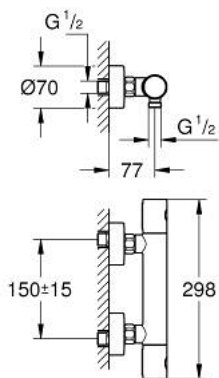

34 765 DL0 GROHTHERM 800 COSMOPOLITAN THERMOSTATIC SHOWER MIXER 1/2"

PRODUCT DESCRIPTION

- Colour: brushed warm sunset
- wall mounted
- GROHE LongLife finish
- GROHE MetalGrip ergonomically shaped metal handles
- GROHE SafeStop - safety button at 38°C
- GROHE SafeStop Plus - optional temperature limiter at 43°C included
- GROHE TurboStat - compact cartridge with wax thermoelement
- integrated mixed water shut off
- volume handle with FlowControl Button (button with individually adjustable stop)
- ceramic headpart 1/2", 180°
- shower bottom outlet 1/2"
- built-in non return valves
- dirt strainers
- protected against backflow
- S-unions
- metal escutcheon

34 765 DL0 GROHTHERM 800 COSMOPOLITAN THERMOSTATIC SHOWER MIXER 1/2"

SPARE PARTS

- 1: Metal handle 1/2" (Spare part-nr. 47984DL0)
 - 1.1: cap (Spare part-nr. 64585DLM)
 - 2: retaining ring (Spare part-nr. 47743000)
 - 3: Thermostatic compact cartridge 1/2" (Spare part-nr. 47439000)
 - 4: Ceramic headpart 1/2" (Spare part-nr. 45346000)
 - 4.1: O-Ring Ø18,2 x Ø1,7 (Spare part-nr. 0392400M)
 - 5: non-return valves (Spare part-nr. 47189DL0)
 - 5.1: Filter (Spare part-nr. 0726400M)
 - 5.2: Non-return valve (Spare part-nr. 08565000)
 - 5.3: O-Ring Ø17 x Ø2 (Spare part-nr. 0305500M)
 - 6: s-union (Spare part-nr. 12662DL0)
 - 7: Non-return valve (Spare part-nr. 08565000)
 - 8: Extension 3/4", 20 mm (Spare part-nr. 0713000M)*
 - 9: GROHE TurboStat cartridge 1/2" (Spare part-nr. 47175000)*
 - 10: Special spanner (Spare part-nr. 19377000)*
 - 11: Socket spanner (Spare part-nr. 19332000)*
- * Optional accessories