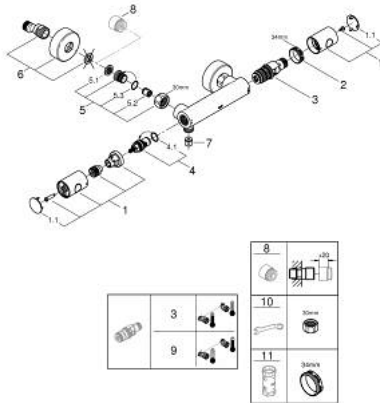

34 765 DL0 GROHTHERM 800 COSMOPOLITAN THERMOSTATIC SHOWER MIXER 1/2"

PRODUCT DESCRIPTION

- Colour: brushed warm sunset
- wall mounted
- GROHE LongLife finish
- GROHE MetalGrip ergonomically shaped metal handles
- GROHE SafeStop - safety button at 38°C
- GROHE SafeStop Plus - optional temperature limiter at 43°C included
- GROHE TurboStat - compact cartridge with wax thermoelement
- integrated mixed water shut off
- volume handle with FlowControl Button (button with individually adjustable stop)
- ceramic headpart 1/2", 180°
- shower bottom outlet 1/2"
- built-in non return valves
- dirt strainers
- protected against backflow
- S-unions
- metal escutcheon

34 765 DL0 GROHTHERM 800 COSMOPOLITAN THERMOSTATIC SHOWER MIXER 1/2"

SPARE PARTS

- 1: Metal handle 1/2" (Spare part-nr. 47984DL0)
 - 1.1: cap (Spare part-nr. 64585DLM)
 - 2: retaining ring (Spare part-nr. 47743000)
 - 3: Thermostatic compact cartridge 1/2" (Spare part-nr. 47439000)
 - 4: Ceramic headpart 1/2" (Spare part-nr. 45346000)
 - 4.1: O-Ring Ø18,2 x Ø1,7 (Spare part-nr. 0392400M)
 - 5: non-return valves (Spare part-nr. 47189DL0)
 - 5.1: Filter (Spare part-nr. 0726400M)
 - 5.2: Non-return valve (Spare part-nr. 08565000)
 - 5.3: O-Ring Ø17 x Ø2 (Spare part-nr. 0305500M)
 - 6: s-union (Spare part-nr. 12662DL0)
 - 7: Non-return valve (Spare part-nr. 08565000)
 - 8: Extension 3/4", 20 mm (Spare part-nr. 0713000M)*
 - 9: GROHE TurboStat cartridge 1/2" (Spare part-nr. 47175000)*
 - 10: Special spanner (Spare part-nr. 19377000)*
 - 11: Socket spanner (Spare part-nr. 19332000)*
- * Optional accessories