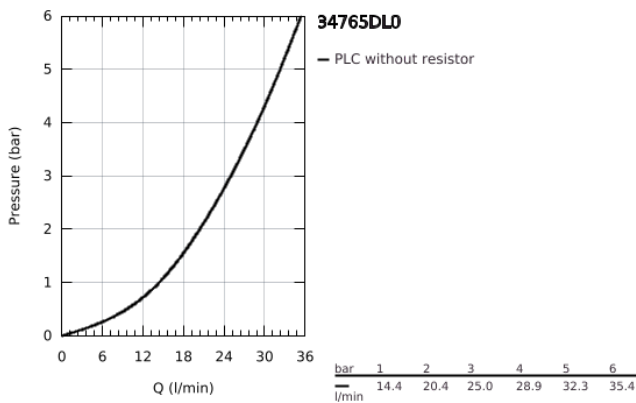

34 765 DL0 GROHTHERM 800 COSMOPOLITAN THERMOSTATIC SHOWER MIXER 1/2"

PRODUCT DESCRIPTION

- Colour: brushed warm sunset
- wall mounted
- GROHE LongLife finish
- GROHE MetalGrip ergonomically shaped metal handles
- GROHE SafeStop - safety button at 38°C
- GROHE SafeStop Plus - optional temperature limiter at 43°C included
- GROHE TurboStat - compact cartridge with wax thermoelement
- integrated mixed water shut off
- volume handle with FlowControl Button (button with individually adjustable stop)
- ceramic headpart 1/2", 180°
- shower bottom outlet 1/2"
- built-in non return valves
- dirt strainers
- protected against backflow
- S-unions
- metal escutcheon

34 765 DL0 GROHTHERM 800 COSMOPOLITAN THERMOSTATIC SHOWER MIXER 1/2"

SPARE PARTS

- 1: Metal handle 1/2" (Spare part-nr. 47984DL0)
 - 1.1: cap (Spare part-nr. 64585DLM)
 - 2: retaining ring (Spare part-nr. 47743000)
 - 3: Thermostatic compact cartridge 1/2" (Spare part-nr. 47439000)
 - 4: Ceramic headpart 1/2" (Spare part-nr. 45346000)
 - 4.1: O-Ring Ø18,2 x Ø1,7 (Spare part-nr. 0392400M)
 - 5: non-return valves (Spare part-nr. 47189DL0)
 - 5.1: Filter (Spare part-nr. 0726400M)
 - 5.2: Non-return valve (Spare part-nr. 08565000)
 - 5.3: O-Ring Ø17 x Ø2 (Spare part-nr. 0305500M)
 - 6: s-union (Spare part-nr. 12662DL0)
 - 7: Non-return valve (Spare part-nr. 08565000)
 - 8: Extension 3/4", 20 mm (Spare part-nr. 0713000M)*
 - 9: GROHE TurboStat cartridge 1/2" (Spare part-nr. 47175000)*
 - 10: Special spanner (Spare part-nr. 19377000)*
 - 11: Socket spanner (Spare part-nr. 19332000)*
- * Optional accessories