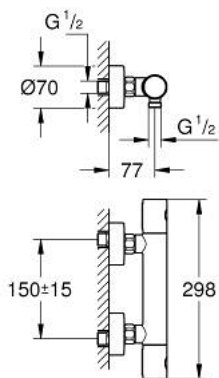

34 765 DL0 GROHTHERM 800 COSMOPOLITAN THERMOSTATIC SHOWER MIXER 1/2"

PRODUCT DESCRIPTION

- Typ: brushed warm sunset
- wall mounted
- GROHE LongLife finish
- GROHE MetalGrip ergonomically shaped metal handles
- GROHE SafeStop safety button at 38°C (calibration required)
- GROHE SafeStop Plus - optional temperature limiter at 43°C included
- GROHE TurboStat - compact cartridge with wax thermoelement
- integrated mixed water shut off
- volume handle with FlowControl Button (button with individually adjustable stop)
- ceramic headpart 1/2", 180°
- shower bottom outlet 1/2"
- built-in non return valves
- dirt strainers
- protected against backflow
- S-unions
- metal escutcheon

34 765 DL0 GROHTHERM 800 COSMOPOLITAN THERMOSTATIC SHOWER MIXER 1/2"

SPARE PARTS

- 1: Metal handle 1/2" (Spare part-nr. 47984DL0)
 - 1.1: cap (Spare part-nr. 64585DLM)
 - 2: Fitting ring (Spare part-nr. 47743000)
 - 3: Thermostatic compact cartridge 1/2" (Spare part-nr. 47439000)
 - 4: Ceramic headpart 1/2" (Spare part-nr. 45346000)
 - 4.1: O-ring \varnothing 18.2 x \varnothing 1.7 (Spare part-nr. 0392400M)
 - 5: non-return valves (Spare part-nr. 47189DL0)
 - 5.1: Dirt strainer (Spare part-nr. 0726400M)
 - 5.2: Non-return valve (Spare part-nr. 08565000)
 - 5.3: O-ring \varnothing 17 x \varnothing 2 (Spare part-nr. 0305500M)
 - 6: s-union (Spare part-nr. 12662DL0)
 - 7: Non-return valve (Spare part-nr. 08565000)
 - 8: Extension 3/4", 20 mm (Spare part-nr. 0713000M)*
 - 9: GROHE TurboStat cartridge 1/2" (Spare part-nr. 47175000)*
 - 10: Special spanner (Spare part-nr. 19377000)*
 - 11: Socket spanner (Spare part-nr. 19332000)*
- * Optional accessories