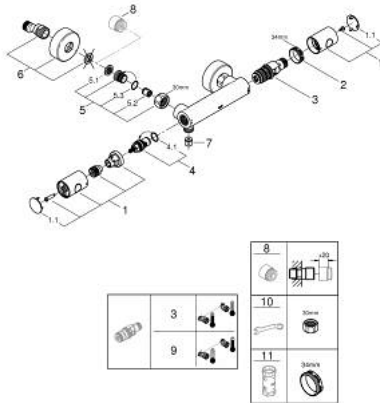

34 765 DL0 GROHTHERM 800 COSMOPOLITAN THERMOSTATIC SHOWER MIXER 1/2"

PRODUCT DESCRIPTION

- Typ: brushed warm sunset
- wall mounted
- GROHE LongLife finish
- GROHE MetalGrip ergonomically shaped metal handles
- GROHE SafeStop safety button at 38°C (calibration required)
- GROHE SafeStop Plus - optional temperature limiter at 43°C included
- GROHE TurboStat - compact cartridge with wax thermoelement
- integrated mixed water shut off
- volume handle with FlowControl Button (button with individually adjustable stop)
- ceramic headpart 1/2", 180°
- shower bottom outlet 1/2"
- built-in non return valves
- dirt strainers
- protected against backflow
- S-unions
- metal escutcheon

34 765 DL0 GROHTHERM 800 COSMOPOLITAN THERMOSTATIC SHOWER MIXER 1/2"

SPARE PARTS

- 1: Metal handle 1/2" (Spare part-nr. 47984DL0)
 - 1.1: cap (Spare part-nr. 64585DLM)
 - 2: Fitting ring (Spare part-nr. 47743000)
 - 3: Thermostatic compact cartridge 1/2" (Spare part-nr. 47439000)
 - 4: Ceramic headpart 1/2" (Spare part-nr. 45346000)
 - 4.1: O-ring \varnothing 18.2 x \varnothing 1.7 (Spare part-nr. 0392400M)
 - 5: non-return valves (Spare part-nr. 47189DL0)
 - 5.1: Dirt strainer (Spare part-nr. 0726400M)
 - 5.2: Non-return valve (Spare part-nr. 08565000)
 - 5.3: O-ring \varnothing 17 x \varnothing 2 (Spare part-nr. 0305500M)
 - 6: s-union (Spare part-nr. 12662DL0)
 - 7: Non-return valve (Spare part-nr. 08565000)
 - 8: Extension 3/4", 20 mm (Spare part-nr. 0713000M)*
 - 9: GROHE TurboStat cartridge 1/2" (Spare part-nr. 47175000)*
 - 10: Special spanner (Spare part-nr. 19377000)*
 - 11: Socket spanner (Spare part-nr. 19332000)*
- * Optional accessories