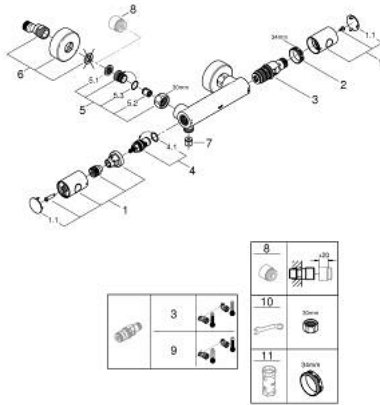

## 34 765 GN0 GROHTHERM 800 COSMOPOLITAN THERMOSTATIC SHOWER MIXER 1/2"

### PRODUCT DESCRIPTION

- Colour: brushed cool sunrise
- wall mounted
- GROHE LongLife finish
- GROHE MetalGrip ergonomically shaped metal handles
- GROHE SafeStop - safety button at 38°C
- GROHE SafeStop Plus - optional temperature limiter at 43°C included
- GROHE TurboStat - compact cartridge with wax thermoelement
- integrated mixed water shut off
- volume handle with FlowControl Button (button with individually adjustable stop)
- ceramic headpart 1/2", 180°
- shower bottom outlet 1/2"
- built-in non return valves
- dirt strainers
- protected against backflow
- S-unions
- metal escutcheon

### SPARE PARTS

- 1: Metal handle 1/2" (Spare part-nr. 47984GN0)
  - 1.1: cap (Spare part-nr. 64585GNM)
  - 2: retaining ring (Spare part-nr. 47743000)
  - 3: Thermostatic compact cartridge 1/2" (Spare part-nr. 47439000)
  - 4: Ceramic headpart 1/2" (Spare part-nr. 45346000)
  - 4.1: O-Ring Ø18,2 x Ø1,7 (Spare part-nr. 0392400M)
  - 5: non-return valves (Spare part-nr. 47189GN0)
  - 5.1: Filter (Spare part-nr. 0726400M)
  - 5.2: Non-return valve (Spare part-nr. 08565000)
  - 5.3: O-Ring Ø17 x Ø2 (Spare part-nr. 0305500M)
  - 6: s-union (Spare part-nr. 12662GN0)
  - 7: Non-return valve (Spare part-nr. 08565000)
  - 8: Extension 3/4", 20 mm (Spare part-nr. 0713000M)\*
  - 9: GROHE TurboStat cartridge 1/2" (Spare part-nr. 47175000)\*
  - 10: Special spanner (Spare part-nr. 19377000)\*
  - 11: Socket spanner (Spare part-nr. 19332000)\*
- \* Optional accessories