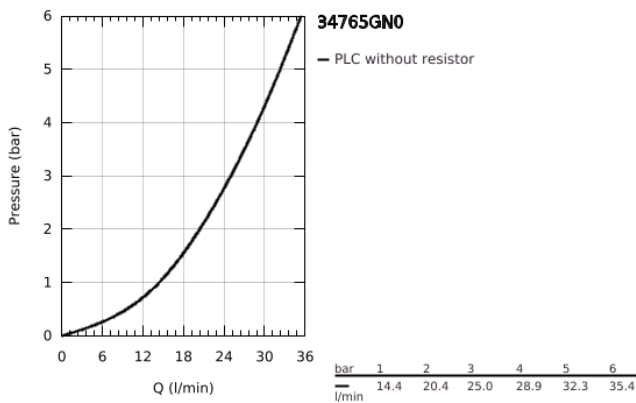

## 34 765 GN0 GROHTHERM 800 COSMOPOLITAN THERMOSTATIC SHOWER MIXER 1/2"

### PRODUCT DESCRIPTION

- Colour: brushed cool sunrise
- wall mounted
- GROHE LongLife finish
- GROHE MetalGrip ergonomically shaped metal handles
- GROHE SafeStop - safety button at 38°C
- GROHE SafeStop Plus - optional temperature limiter at 43°C included
- GROHE TurboStat - compact cartridge with wax thermoelement
- integrated mixed water shut off
- volume handle with FlowControl Button (button with individually adjustable stop)
- ceramic headpart 1/2", 180°
- shower bottom outlet 1/2"
- built-in non return valves
- dirt strainers
- protected against backflow
- S-unions
- metal escutcheon

### SPARE PARTS

- 1: Metal handle 1/2" (Spare part-nr. 47984GN0)
  - 1.1: cap (Spare part-nr. 64585GNM)
  - 2: retaining ring (Spare part-nr. 47743000)
  - 3: Thermostatic compact cartridge 1/2" (Spare part-nr. 47439000)
  - 4: Ceramic headpart 1/2" (Spare part-nr. 45346000)
  - 4.1: O-Ring Ø18,2 x Ø1,7 (Spare part-nr. 0392400M)
  - 5: non-return valves (Spare part-nr. 47189GN0)
  - 5.1: Filter (Spare part-nr. 0726400M)
  - 5.2: Non-return valve (Spare part-nr. 08565000)
  - 5.3: O-Ring Ø17 x Ø2 (Spare part-nr. 0305500M)
  - 6: s-union (Spare part-nr. 12662GN0)
  - 7: Non-return valve (Spare part-nr. 08565000)
  - 8: Extension 3/4", 20 mm (Spare part-nr. 0713000M)\*
  - 9: GROHE TurboStat cartridge 1/2" (Spare part-nr. 47175000)\*
  - 10: Special spanner (Spare part-nr. 19377000)\*
  - 11: Socket spanner (Spare part-nr. 19332000)\*
- \* Optional accessories