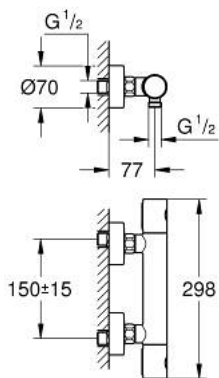

## 34 765 GN0 GROHTHERM 800 COSMOPOLITAN THERMOSTATIC SHOWER MIXER 1/2"

### PRODUCT DESCRIPTION

- Typ: brushed cool sunrise
- wall mounted
- GROHE LongLife finish
- GROHE MetalGrip ergonomically shaped metal handles
- GROHE SafeStop safety button at 38°C ( calibration required )
- GROHE SafeStop Plus - optional temperature limiter at 43°C included
- GROHE TurboStat - compact cartridge with wax thermoelement
- integrated mixed water shut off
- volume handle with FlowControl Button (button with individually adjustable stop)
- ceramic headpart 1/2", 180°
- shower bottom outlet 1/2"
- built-in non return valves
- dirt strainers
- protected against backflow
- S-unions
- metal escutcheon

### SPARE PARTS

- 1: Metal handle 1/2" (Spare part-nr. 47984GN0)
  - 1.1: cap (Spare part-nr. 64585GNM)
  - 2: Fitting ring (Spare part-nr. 47743000)
  - 3: Thermostatic compact cartridge 1/2" (Spare part-nr. 47439000)
  - 4: Ceramic headpart 1/2" (Spare part-nr. 45346000)
  - 4.1: O-ring  $\varnothing$  18.2 x  $\varnothing$  1.7 (Spare part-nr. 0392400M)
  - 5: non-return valves (Spare part-nr. 47189GN0)
  - 5.1: Dirt strainer (Spare part-nr. 0726400M)
  - 5.2: Non-return valve (Spare part-nr. 08565000)
  - 5.3: O-ring  $\varnothing$  17 x  $\varnothing$  2 (Spare part-nr. 0305500M)
  - 6: s-union (Spare part-nr. 12662GN0)
  - 7: Non-return valve (Spare part-nr. 08565000)
  - 8: Extension 3/4", 20 mm (Spare part-nr. 0713000M)\*
  - 9: GROHE TurboStat cartridge 1/2" (Spare part-nr. 47175000)\*
  - 10: Special spanner (Spare part-nr. 19377000)\*
  - 11: Socket spanner (Spare part-nr. 19332000)\*
- \* Optional accessories