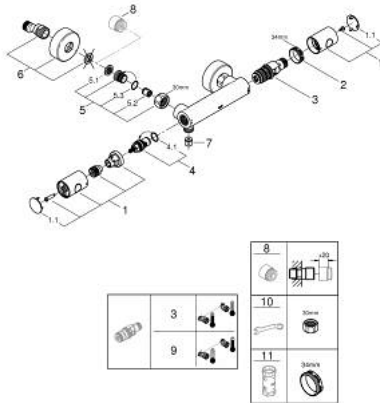

## 34 765 GN0 GROHTHERM 800 COSMOPOLITAN THERMOSTATIC SHOWER MIXER 1/2"

### PRODUCT DESCRIPTION

- Typ: brushed cool sunrise
- wall mounted
- GROHE LongLife finish
- GROHE MetalGrip ergonomically shaped metal handles
- GROHE SafeStop safety button at 38°C ( calibration required )
- GROHE SafeStop Plus - optional temperature limiter at 43°C included
- GROHE TurboStat - compact cartridge with wax thermoelement
- integrated mixed water shut off
- volume handle with FlowControl Button (button with individually adjustable stop)
- ceramic headpart 1/2", 180°
- shower bottom outlet 1/2"
- built-in non return valves
- dirt strainers
- protected against backflow
- S-unions
- metal escutcheon

### SPARE PARTS

- 1: Metal handle 1/2" (Spare part-nr. 47984GN0)
  - 1.1: cap (Spare part-nr. 64585GNM)
  - 2: Fitting ring (Spare part-nr. 47743000)
  - 3: Thermostatic compact cartridge 1/2" (Spare part-nr. 47439000)
  - 4: Ceramic headpart 1/2" (Spare part-nr. 45346000)
  - 4.1: O-ring  $\varnothing$  18.2 x  $\varnothing$  1.7 (Spare part-nr. 0392400M)
  - 5: non-return valves (Spare part-nr. 47189GN0)
  - 5.1: Dirt strainer (Spare part-nr. 0726400M)
  - 5.2: Non-return valve (Spare part-nr. 08565000)
  - 5.3: O-ring  $\varnothing$  17 x  $\varnothing$  2 (Spare part-nr. 0305500M)
  - 6: s-union (Spare part-nr. 12662GN0)
  - 7: Non-return valve (Spare part-nr. 08565000)
  - 8: Extension 3/4", 20 mm (Spare part-nr. 0713000M)\*
  - 9: GROHE TurboStat cartridge 1/2" (Spare part-nr. 47175000)\*
  - 10: Special spanner (Spare part-nr. 19377000)\*
  - 11: Socket spanner (Spare part-nr. 19332000)\*
- \* Optional accessories