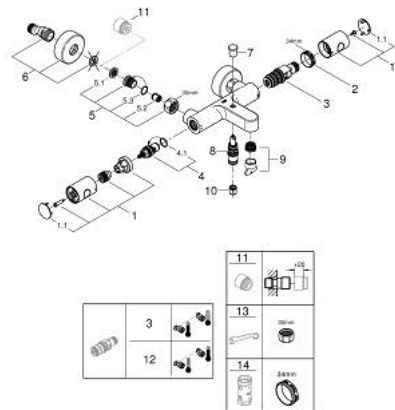

### PRODUCT DESCRIPTION

- Colour: chrome
- wall mounted
- GROHE LongLife finish
- GROHE MetalGrip ergonomically shaped metal handles
- GROHE SafeStop - safety button at 38°C
- GROHE SafeStop Plus - optional temperature limiter at 43°C included
- GROHE TurboStat - compact cartridge with wax thermoelement
- integrated mixed water shut off
- automatic diverter: bath/shower
- volume handle
- FlowControl Button - One-button switch to full water flow
- individually adjustable stop
- ceramic headpart 1/2", 180°
- shower bottom outlet 1/2"
- mousseur
- built-in non return valves
- dirt strainers
- protected against backflow
- S-unions
- metal escutcheon

### SPARE PARTS

- 1: Metal handle 1/2" (Spare part-nr. 47984000)
  - 1.1: Cover cap (Spare part-nr. 6458500M)
  - 2: retaining ring (Spare part-nr. 47743000)
  - 3: Thermostatic compact cartridge 1/2" (Spare part-nr. 47439000)
  - 4: Ceramic headpart 1/2" (Spare part-nr. 45346000)
  - 4.1: O-Ring  $\varnothing 18,2 \times \varnothing 1,7$  (Spare part-nr. 0392400M)
  - 5: Non-return valve (Spare part-nr. 47189000)
  - 5.1: Filter (Spare part-nr. 0726400M)
  - 5.2: Non-return valve (Spare part-nr. 08565000)
  - 5.3: O-Ring  $\varnothing 17 \times \varnothing 2$  (Spare part-nr. 0305500M)
  - 6: S-union (Spare part-nr. 12662000)
  - 7: Diverter knob (Spare part-nr. 65648000)
  - 8: Diverter (Spare part-nr. 65655000)
  - 9: Mousseur (Spare part-nr. 13926000)
  - 10: Non-return valve (Spare part-nr. 08565000)
  - 11: Extension 3/4", 20 mm (Spare part-nr. 0713000M)\*
  - 12: GROHE TurboStat cartridge 1/2" (Spare part-nr. 47175000)\*
  - 13: Special spanner (Spare part-nr. 19377000)\*
  - 14: Socket spanner (Spare part-nr. 19332000)\*
- \* Optional accessories