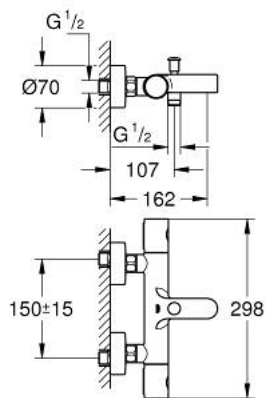

## 34 766 000 GROHTHERM 800 COSMOPOLITAN THERMOSTATIC BATH MIXER 1/2"

### PRODUCT DESCRIPTION

- Colour: chrome
- wall mounted
- GROHE LongLife finish
- GROHE MetalGrip ergonomically shaped metal handles
- GROHE SafeStop - safety button at 38°C
- GROHE SafeStop Plus - optional temperature limiter at 43°C included
- GROHE TurboStat - compact cartridge with wax thermoelement
- integrated mixed water shut off
- automatic diverter: bath/shower
- volume handle
- FlowControl Button - One-button switch to full water flow
- individually adjustable stop
- ceramic headpart 1/2", 180°
- shower bottom outlet 1/2"
- mousseur
- built-in non return valves
- dirt strainers
- protected against backflow
- S-unions
- metal escutcheon

### SPARE PARTS

- 1: Metal handle 1/2" (Spare part-nr. 47984000)
  - 1.1: Cover cap (Spare part-nr. 6458500M)
  - 2: retaining ring (Spare part-nr. 47743000)
  - 3: Thermostatic compact cartridge 1/2" (Spare part-nr. 47439000)
  - 4: Ceramic headpart 1/2" (Spare part-nr. 45346000)
  - 4.1: O-Ring  $\varnothing 18,2 \times \varnothing 1,7$  (Spare part-nr. 0392400M)
  - 5: Non-return valve (Spare part-nr. 47189000)
  - 5.1: Filter (Spare part-nr. 0726400M)
  - 5.2: Non-return valve (Spare part-nr. 08565000)
  - 5.3: O-Ring  $\varnothing 17 \times \varnothing 2$  (Spare part-nr. 0305500M)
  - 6: S-union (Spare part-nr. 12662000)
  - 7: Diverter knob (Spare part-nr. 65648000)
  - 8: Diverter (Spare part-nr. 65655000)
  - 9: Mousseur (Spare part-nr. 13926000)
  - 10: Non-return valve (Spare part-nr. 08565000)
  - 11: Extension 3/4", 20 mm (Spare part-nr. 0713000M)\*
  - 12: GROHE TurboStat cartridge 1/2" (Spare part-nr. 47175000)\*
  - 13: Special spanner (Spare part-nr. 19377000)\*
  - 14: Socket spanner (Spare part-nr. 19332000)\*
- \* Optional accessories