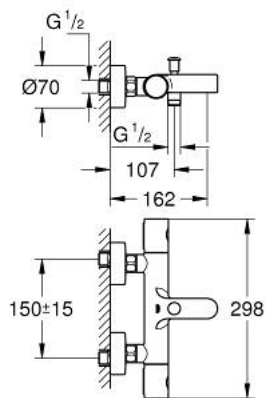

34 766 000 GROHTHERM 800 COSMOPOLITAN THERMOSTATIC BATH MIXER 1/2"

PRODUCT DESCRIPTION

- Colour: chrome
- wall mounted
- GROHE LongLife finish
- GROHE MetalGrip ergonomically shaped metal handles
- GROHE SafeStop - safety button at 38°C
- GROHE SafeStop Plus - optional temperature limiter at 43°C included
- GROHE TurboStat - compact cartridge with wax thermoelement
- integrated mixed water shut off
- automatic diverter: bath/shower
- volume handle with GROHE EcoButton (economy button with individually adjustable economy stop)
- ceramic headpart 1/2", 180°
- shower bottom outlet 1/2"
- mousseur
- built-in non return valves
- dirt strainers
- protected against backflow
- S-unions
- metal escutcheon

34 766 000 **GROHTHERM 800 COSMOPOLITAN THERMOSTATIC BATH MIXER 1/2"**

SPARE PARTS

- 1: Metal handle 1/2" (Spare part-nr. 47984000)
 - 1.1: Cover cap (Spare part-nr. 6458500M)
 - 2: retaining ring (Spare part-nr. 47743000)
 - 3: Thermostatic compact cartridge 1/2" (Spare part-nr. 47439000)
 - 4: Ceramic headpart 1/2" (Spare part-nr. 45346000)
 - 4.1: O-Ring Ø18,2 x Ø1,7 (Spare part-nr. 0392400M)
 - 5: Non-return valve (Spare part-nr. 47189000)
 - 5.1: Filter (Spare part-nr. 0726400M)
 - 5.2: Non-return valve (Spare part-nr. 08565000)
 - 5.3: O-Ring Ø17 x Ø2 (Spare part-nr. 0305500M)
 - 6: S-union (Spare part-nr. 12662000)
 - 7: Diverter knob (Spare part-nr. 65648000)
 - 8: Diverter (Spare part-nr. 65655000)
 - 9: Mousseur (Spare part-nr. 13926000)
 - 10: Non-return valve (Spare part-nr. 08565000)
 - 11: Extension 3/4", 20 mm (Spare part-nr. 0713000M)*
 - 12: GROHE TurboStat cartridge 1/2" (Spare part-nr. 47175000)*
 - 13: Special spanner (Spare part-nr. 19377000)*
 - 14: Socket spanner (Spare part-nr. 19332000)*
- * Optional accessories