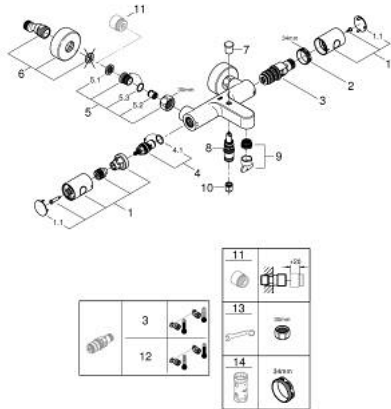

34 766 000 GROHTHERM 800 COSMOPOLITAN THERMOSTATIC BATH MIXER 1/2"

PRODUCT DESCRIPTION

- Colour: chrome
- wall mounted
- GROHE LongLife finish
- GROHE MetalGrip ergonomically shaped metal handles
- GROHE SafeStop - safety button at 38°C
- GROHE SafeStop Plus - optional temperature limiter at 43°C included
- GROHE TurboStat - compact cartridge with wax thermoelement
- integrated mixed water shut off
- automatic diverter: bath/shower
- volume handle with GROHE EcoButton (economy button with individually adjustable economy stop)
- ceramic headpart 1/2", 180°
- shower bottom outlet 1/2"
- mousseur
- built-in non return valves
- dirt strainers
- protected against backflow
- S-unions
- metal escutcheon

34 766 000 **GROHTHERM 800 COSMOPOLITAN THERMOSTATIC BATH MIXER 1/2"**

SPARE PARTS

- 1: Metal handle 1/2" (Spare part-nr. 47984000)
 - 1.1: Cover cap (Spare part-nr. 6458500M)
 - 2: retaining ring (Spare part-nr. 47743000)
 - 3: Thermostatic compact cartridge 1/2" (Spare part-nr. 47439000)
 - 4: Ceramic headpart 1/2" (Spare part-nr. 45346000)
 - 4.1: O-Ring Ø18,2 x Ø1,7 (Spare part-nr. 0392400M)
 - 5: Non-return valve (Spare part-nr. 47189000)
 - 5.1: Filter (Spare part-nr. 0726400M)
 - 5.2: Non-return valve (Spare part-nr. 08565000)
 - 5.3: O-Ring Ø17 x Ø2 (Spare part-nr. 0305500M)
 - 6: S-union (Spare part-nr. 12662000)
 - 7: Diverter knob (Spare part-nr. 65648000)
 - 8: Diverter (Spare part-nr. 65655000)
 - 9: Mousseur (Spare part-nr. 13926000)
 - 10: Non-return valve (Spare part-nr. 08565000)
 - 11: Extension 3/4", 20 mm (Spare part-nr. 0713000M)*
 - 12: GROHE TurboStat cartridge 1/2" (Spare part-nr. 47175000)*
 - 13: Special spanner (Spare part-nr. 19377000)*
 - 14: Socket spanner (Spare part-nr. 19332000)*
- * Optional accessories