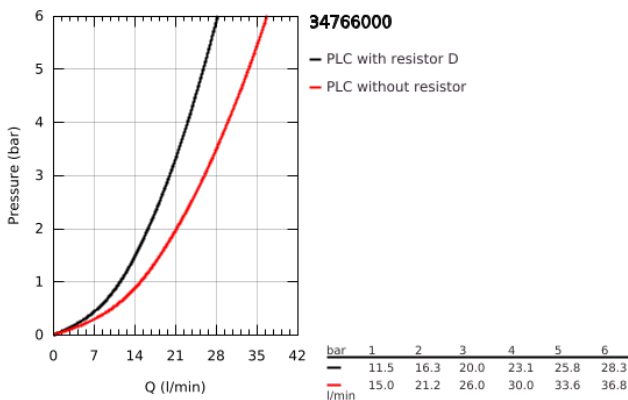

34 766 000 GROHTHERM 800 COSMOPOLITAN THERMOSTATIC BATH MIXER 1/2"

PRODUCT DESCRIPTION

- Colour: chrome
- wall mounted
- GROHE LongLife finish
- GROHE MetalGrip ergonomically shaped metal handles
- GROHE SafeStop - safety button at 38°C
- GROHE SafeStop Plus - optional temperature limiter at 43°C included
- GROHE TurboStat - compact cartridge with wax thermoelement
- integrated mixed water shut off
- automatic diverter: bath/shower
- volume handle with GROHE EcoButton (economy button with individually adjustable economy stop)
- ceramic headpart 1/2", 180°
- shower bottom outlet 1/2"
- mousseur
- built-in non return valves
- dirt strainers
- protected against backflow
- S-unions
- metal escutcheon

34 766 000 **GROHTHERM 800 COSMOPOLITAN THERMOSTATIC BATH MIXER 1/2"**

SPARE PARTS

- 1: Metal handle 1/2" (Spare part-nr. 47984000)
 - 1.1: Cover cap (Spare part-nr. 6458500M)
 - 2: retaining ring (Spare part-nr. 47743000)
 - 3: Thermostatic compact cartridge 1/2" (Spare part-nr. 47439000)
 - 4: Ceramic headpart 1/2" (Spare part-nr. 45346000)
 - 4.1: O-Ring Ø18,2 x Ø1,7 (Spare part-nr. 0392400M)
 - 5: Non-return valve (Spare part-nr. 47189000)
 - 5.1: Filter (Spare part-nr. 0726400M)
 - 5.2: Non-return valve (Spare part-nr. 08565000)
 - 5.3: O-Ring Ø17 x Ø2 (Spare part-nr. 0305500M)
 - 6: S-union (Spare part-nr. 12662000)
 - 7: Diverter knob (Spare part-nr. 65648000)
 - 8: Diverter (Spare part-nr. 65655000)
 - 9: Mousseur (Spare part-nr. 13926000)
 - 10: Non-return valve (Spare part-nr. 08565000)
 - 11: Extension 3/4", 20 mm (Spare part-nr. 0713000M)*
 - 12: GROHE TurboStat cartridge 1/2" (Spare part-nr. 47175000)*
 - 13: Special spanner (Spare part-nr. 19377000)*
 - 14: Socket spanner (Spare part-nr. 19332000)*
- * Optional accessories