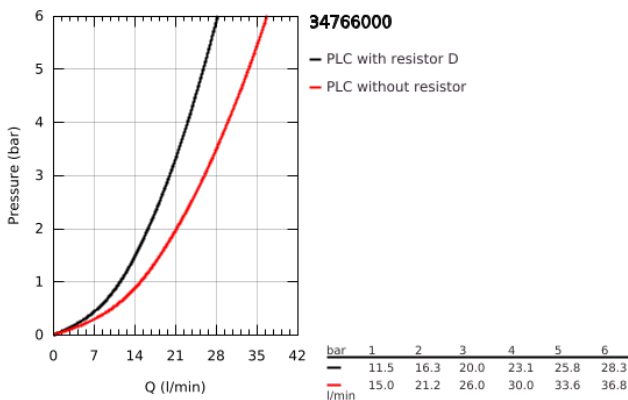

## 34 766 000 GROHTHERM 800 COSMOPOLITAN THERMOSTATIC BATH MIXER 1/2"

### PRODUCT DESCRIPTION

- Colour: chrome
- wall mounted
- GROHE LongLife finish
- GROHE MetalGrip ergonomically shaped metal handles
- GROHE SafeStop - safety button at 38°C
- GROHE SafeStop Plus - optional temperature limiter at 43°C included
- GROHE TurboStat - compact cartridge with wax thermoelement
- integrated mixed water shut off
- automatic diverter: bath/shower
- volume handle
- FlowControl Button - One-button switch to full water flow
- individually adjustable stop
- ceramic headpart 1/2", 180°
- shower bottom outlet 1/2"
- mousseur
- built-in non return valves
- dirt strainers
- protected against backflow
- S-unions
- metal escutcheon