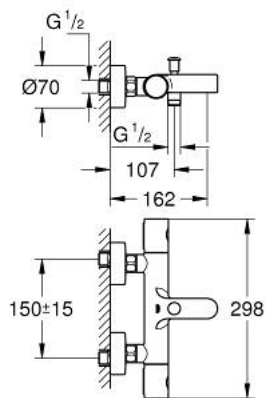

34 766 000 **GROHTHERM 800 COSMOPOLITAN THERMOSTATIC BATH MIXER 1/2"**

PRODUCT DESCRIPTION

- Tyc: Chrome
- wall mounted
- GROHE LongLife finish
- GROHE MetalGrip ergonomically shaped metal handles
- GROHE SafeStop safety button at 38°C (calibration required)
- GROHE SafeStop Plus - optional temperature limiter at 43°C included
- GROHE TurboStat - compact cartridge with wax thermostatic element
- integrated mixed water shut off
- automatic diverter: bath/shower
- volume handle
- FlowControl Button - One-button switch to full water flow
- individually adjustable stop
- ceramic headpart 1/2", 180°
- shower bottom outlet 1/2"
- mousseur
- built-in non return valves
- dirt strainers
- protected against backflow
- S-unions
- metal escutcheon

34 766 000 GROHTHERM 800 COSMOPOLITAN THERMOSTATIC BATH MIXER 1/2"

SPARE PARTS

- 1: Metal handle 1/2" (Spare part-nr. 47984000)
 - 1.1: Cover cap (Spare part-nr. 6458500M)
 - 2: Fitting ring (Spare part-nr. 47743000)
 - 3: Thermostatic compact cartridge 1/2" (Spare part-nr. 47439000)
 - 4: Ceramic headpart 1/2" (Spare part-nr. 45346000)
 - 4.1: O-ring \varnothing 18.2 x \varnothing 1.7 (Spare part-nr. 0392400M)
 - 5: Non-return valve (Spare part-nr. 47189000)
 - 5.1: Dirt strainer (Spare part-nr. 0726400M)
 - 5.2: Non-return valve (Spare part-nr. 08565000)
 - 5.3: O-ring \varnothing 17 x \varnothing 2 (Spare part-nr. 0305500M)
 - 6: S-union (Spare part-nr. 12662000)
 - 7: Diverter knob (Spare part-nr. 65648000)
 - 8: Diverter (Spare part-nr. 65655000)
 - 9: Mousseur (Spare part-nr. 13926000)
 - 10: Non-return valve (Spare part-nr. 08565000)
 - 11: Extension 3/4", 20 mm (Spare part-nr. 0713000M)*
 - 12: GROHE TurboStat cartridge 1/2" (Spare part-nr. 47175000)*
 - 13: Special spanner (Spare part-nr. 19377000)*
 - 14: Socket spanner (Spare part-nr. 19332000)*
- * Optional accessories