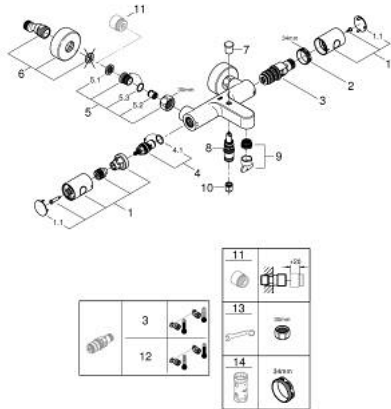

34 766 000 **GROHTHERM 800 COSMOPOLITAN THERMOSTATIC BATH MIXER 1/2"**

PRODUCT DESCRIPTION

- Tyc: Chrome
- wall mounted
- GROHE LongLife finish
- GROHE MetalGrip ergonomically shaped metal handles
- GROHE SafeStop safety button at 38°C (calibration required)
- GROHE SafeStop Plus - optional temperature limiter at 43°C included
- GROHE TurboStat - compact cartridge with wax thermostatic element
- integrated mixed water shut off
- automatic diverter: bath/shower
- volume handle
- FlowControl Button - One-button switch to full water flow
- individually adjustable stop
- ceramic headpart 1/2", 180°
- shower bottom outlet 1/2"
- mousseur
- built-in non return valves
- dirt strainers
- protected against backflow
- S-unions
- metal escutcheon

34 766 000 GROHTHERM 800 COSMOPOLITAN THERMOSTATIC BATH MIXER 1/2"

SPARE PARTS

- 1: Metal handle 1/2" (Spare part-nr. 47984000)
 - 1.1: Cover cap (Spare part-nr. 6458500M)
 - 2: Fitting ring (Spare part-nr. 47743000)
 - 3: Thermostatic compact cartridge 1/2" (Spare part-nr. 47439000)
 - 4: Ceramic headpart 1/2" (Spare part-nr. 45346000)
 - 4.1: O-ring \varnothing 18.2 x \varnothing 1.7 (Spare part-nr. 0392400M)
 - 5: Non-return valve (Spare part-nr. 47189000)
 - 5.1: Dirt strainer (Spare part-nr. 0726400M)
 - 5.2: Non-return valve (Spare part-nr. 08565000)
 - 5.3: O-ring \varnothing 17 x \varnothing 2 (Spare part-nr. 0305500M)
 - 6: S-union (Spare part-nr. 12662000)
 - 7: Diverter knob (Spare part-nr. 65648000)
 - 8: Diverter (Spare part-nr. 65655000)
 - 9: Mousseur (Spare part-nr. 13926000)
 - 10: Non-return valve (Spare part-nr. 08565000)
 - 11: Extension 3/4", 20 mm (Spare part-nr. 0713000M)*
 - 12: GROHE TurboStat cartridge 1/2" (Spare part-nr. 47175000)*
 - 13: Special spanner (Spare part-nr. 19377000)*
 - 14: Socket spanner (Spare part-nr. 19332000)*
- * Optional accessories