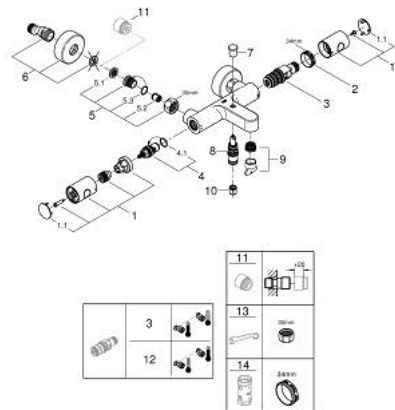

34 766 000 **GROHTHERM 800 COSMOPOLITAN THERMOSTATIC BATH MIXER 1/2"**

**PRODUCT DESCRIPTION**

- Tyc: Chrome
- wall mounted
- GROHE LongLife finish
- GROHE MetalGrip ergonomically shaped metal handles
- GROHE SafeStop safety button at 38°C ( calibration required )
- GROHE SafeStop Plus - optional temperature limiter at 43°C included
- GROHE TurboStat - compact cartridge with wax thermoelement
- integrated mixed water shut off
- automatic diverter: bath/shower
- volume handle with GROHE EcoButton (economy button with individually adjustable economy stop)
- ceramic headpart 1/2", 180°
- shower bottom outlet 1/2"
- mousseur
- built-in non return valves
- dirt strainers
- protected against backflow
- S-unions
- metal escutcheon

### SPARE PARTS

- 1: Metal handle 1/2" (Spare part-nr. 47984000)
  - 1.1: Cover cap (Spare part-nr. 6458500M)
  - 2: Fitting ring (Spare part-nr. 47743000)
  - 3: Thermostatic compact cartridge 1/2" (Spare part-nr. 47439000)
  - 4: Ceramic headpart 1/2" (Spare part-nr. 45346000)
  - 4.1: O-ring  $\varnothing$  18.2 x  $\varnothing$  1.7 (Spare part-nr. 0392400M)
  - 5: Non-return valve (Spare part-nr. 47189000)
  - 5.1: Dirt strainer (Spare part-nr. 0726400M)
  - 5.2: Non-return valve (Spare part-nr. 08565000)
  - 5.3: O-ring  $\varnothing$  17 x  $\varnothing$  2 (Spare part-nr. 0305500M)
  - 6: S-union (Spare part-nr. 12662000)
  - 7: Diverter knob (Spare part-nr. 65648000)
  - 8: Diverter (Spare part-nr. 65655000)
  - 9: Mousseur (Spare part-nr. 13926000)
  - 10: Non-return valve (Spare part-nr. 08565000)
  - 11: Extension 3/4", 20 mm (Spare part-nr. 0713000M)\*
  - 12: GROHE TurboStat cartridge 1/2" (Spare part-nr. 47175000)\*
  - 13: Special spanner (Spare part-nr. 19377000)\*
  - 14: Socket spanner (Spare part-nr. 19332000)\*
- \* Optional accessories