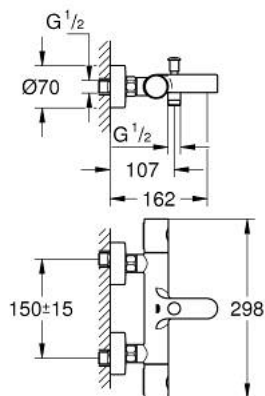

34 766 000 **GROHTHERM 800 COSMOPOLITAN THERMOSTATIC BATH MIXER 1/2"**

**PRODUCT DESCRIPTION**

- Tyc: Chrome
- wall mounted
- GROHE LongLife finish
- GROHE MetalGrip ergonomically shaped metal handles
- GROHE SafeStop safety button at 38°C ( calibration required )
- GROHE SafeStop Plus - optional temperature limiter at 43°C included
- GROHE TurboStat - compact cartridge with wax thermoelement
- integrated mixed water shut off
- automatic diverter: bath/shower
- volume handle with GROHE EcoButton (economy button with individually adjustable economy stop)
- ceramic headpart 1/2", 180°
- shower bottom outlet 1/2"
- mousseur
- built-in non return valves
- dirt strainers
- protected against backflow
- S-unions
- metal escutcheon

## 34 766 000 GROHTHERM 800 COSMOPOLITAN THERMOSTATIC BATH MIXER 1/2"

### SPARE PARTS

- 1: Metal handle 1/2" (Spare part-nr. 47984000)
  - 1.1: Cover cap (Spare part-nr. 6458500M)
  - 2: Fitting ring (Spare part-nr. 47743000)
  - 3: Thermostatic compact cartridge 1/2" (Spare part-nr. 47439000)
  - 4: Ceramic headpart 1/2" (Spare part-nr. 45346000)
  - 4.1: O-ring  $\varnothing$  18.2 x  $\varnothing$  1.7 (Spare part-nr. 0392400M)
  - 5: Non-return valve (Spare part-nr. 47189000)
  - 5.1: Dirt strainer (Spare part-nr. 0726400M)
  - 5.2: Non-return valve (Spare part-nr. 08565000)
  - 5.3: O-ring  $\varnothing$  17 x  $\varnothing$  2 (Spare part-nr. 0305500M)
  - 6: S-union (Spare part-nr. 12662000)
  - 7: Diverter knob (Spare part-nr. 65648000)
  - 8: Diverter (Spare part-nr. 65655000)
  - 9: Mousseur (Spare part-nr. 13926000)
  - 10: Non-return valve (Spare part-nr. 08565000)
  - 11: Extension 3/4", 20 mm (Spare part-nr. 0713000M)\*
  - 12: GROHE TurboStat cartridge 1/2" (Spare part-nr. 47175000)\*
  - 13: Special spanner (Spare part-nr. 19377000)\*
  - 14: Socket spanner (Spare part-nr. 19332000)\*
- \* Optional accessories