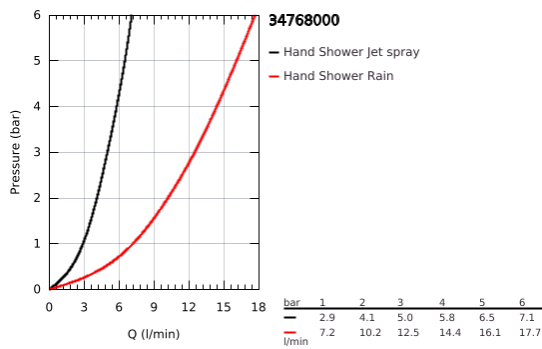

34 768 000 **GROHTHERM 800 COSMOPOLITAN THERMOSTATIC SHOWER SET 1/2"**

PRODUCT DESCRIPTION

- Colour: chrome
- consisting of:
- Grohtherm 800 Cosmopolitan thermostatic shower mixer 1/2" (34 765)
- Tempesta Cosmopolitan 100 shower set, 2 sprays, 600 mm (27 578 002)
- optional 5.7 l/min flow limiter included

34 768 000 **GROHTHERM 800 COSMOPOLITAN THERMOSTATIC SHOWER SET 1/2"**

14		
13		
11		
10		
3		
12		

SPARE PARTS

- 1: Metal handle 1/2" (Spare part-nr. 47984000)
- 1.1: Cover cap (Spare part-nr. 6458500M)
- 2: retaining ring (Spare part-nr. 47743000)
- 3: Thermostatic compact cartridge 1/2" (Spare part-nr. 47439000)
- 4: Ceramic headpart 1/2" (Spare part-nr. 45346000)
- 4.1: O-Ring Ø18,2 x Ø1,7 (Spare part-nr. 0392400M)
- 5: Non-return valve (Spare part-nr. 47189000)
- 5.1: Filter (Spare part-nr. 0726400M)
- 5.2: Non-return valve (Spare part-nr. 08565000)
- 5.3: O-Ring Ø17 x Ø2 (Spare part-nr. 0305500M)
- 6: S-union (Spare part-nr. 12662000)
- 7: Shower rail holder (Spare part-nr. 48095000)
- 8: Glide element (Spare part-nr. 12140000)
- 9: Dirt strainer (Spare part-nr. 0700200M)
- 10: Compensation disc (Spare part-nr. 48051000)*
- 11: Extension 3/4", 20 mm (Spare part-nr. 0713000M)*
- 12: GROHE TurboStat cartridge 1/2" (Spare part-nr. 47175000)*
- 13: Special spanner (Spare part-nr. 19377000)*
- 14: Socket spanner (Spare part-nr. 19332000)*