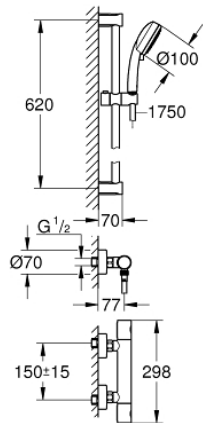

34 768 000 **GROHTHERM 800 COSMOPOLITAN THERMOSTATIC SHOWER SET 1/2"**

PRODUCT DESCRIPTION

- Colour: chrome
- consisting of:
- Grohtherm 800 Cosmopolitan thermostatic shower mixer 1/2" (34 765)
- Tempesta Cosmopolitan 100 shower set, 2 sprays, 600 mm (27 578 002)
- optional 5.7 l/min flow limiter included

34 768 000 **GROHTHERM 800 COSMOPOLITAN THERMOSTATIC SHOWER SET 1/2"**

14		
13		
11		
10		
3		
12		

SPARE PARTS

- 1: Metal handle 1/2" (Spare part-nr. 47984000)
- 1.1: Cover cap (Spare part-nr. 6458500M)
- 2: retaining ring (Spare part-nr. 47743000)
- 3: Thermostatic compact cartridge 1/2" (Spare part-nr. 47439000)
- 4: Ceramic headpart 1/2" (Spare part-nr. 45346000)
- 4.1: O-Ring Ø18,2 x Ø1,7 (Spare part-nr. 0392400M)
- 5: Non-return valve (Spare part-nr. 47189000)
- 5.1: Filter (Spare part-nr. 0726400M)
- 5.2: Non-return valve (Spare part-nr. 08565000)
- 5.3: O-Ring Ø17 x Ø2 (Spare part-nr. 0305500M)
- 6: S-union (Spare part-nr. 12662000)
- 7: Shower rail holder (Spare part-nr. 48095000)
- 8: Glide element (Spare part-nr. 12140000)
- 9: Dirt strainer (Spare part-nr. 0700200M)
- 10: Compensation disc (Spare part-nr. 48051000)*
- 11: Extension 3/4", 20 mm (Spare part-nr. 0713000M)*
- 12: GROHE TurboStat cartridge 1/2" (Spare part-nr. 47175000)*
- 13: Special spanner (Spare part-nr. 19377000)*
- 14: Socket spanner (Spare part-nr. 19332000)*