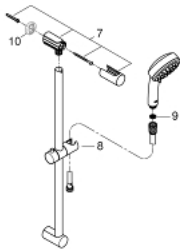

34 768 000 **GROHTHERM 800 COSMOPOLITAN THERMOSTATIC SHOWER SET 1/2"**

PRODUCT DESCRIPTION

- Colour: chrome
- consisting of:
- Grohtherm 800 Cosmopolitan thermostatic shower mixer 1/2" (34 765)
- Tempesta Cosmopolitan 100 shower set, 2 sprays, 600 mm (27 578 002)
- optional 5.7 l/min flow limiter included

34 768 000 **GROHTHERM 800 COSMOPOLITAN THERMOSTATIC SHOWER SET 1/2"**

14		
13		
11		
10		
3		
12		

SPARE PARTS

- 1: Metal handle 1/2" (Spare part-nr. 47984000)
- 1.1: Cover cap (Spare part-nr. 6458500M)
- 2: retaining ring (Spare part-nr. 47743000)
- 3: Thermostatic compact cartridge 1/2" (Spare part-nr. 47439000)
- 4: Ceramic headpart 1/2" (Spare part-nr. 45346000)
- 4.1: O-Ring Ø18,2 x Ø1,7 (Spare part-nr. 0392400M)
- 5: Non-return valve (Spare part-nr. 47189000)
- 5.1: Filter (Spare part-nr. 0726400M)
- 5.2: Non-return valve (Spare part-nr. 08565000)
- 5.3: O-Ring Ø17 x Ø2 (Spare part-nr. 0305500M)
- 6: S-union (Spare part-nr. 12662000)
- 7: Shower rail holder (Spare part-nr. 48095000)
- 8: Glide element (Spare part-nr. 12140000)
- 9: Dirt strainer (Spare part-nr. 0700200M)
- 10: Compensation disc (Spare part-nr. 48051000)*
- 11: Extension 3/4", 20 mm (Spare part-nr. 0713000M)*
- 12: GROHE TurboStat cartridge 1/2" (Spare part-nr. 47175000)*
- 13: Special spanner (Spare part-nr. 19377000)*
- 14: Socket spanner (Spare part-nr. 19332000)*