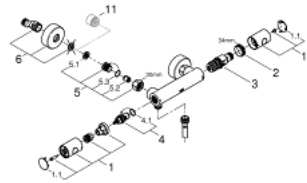

34 768 000 **GROHTHERM 800 COSMOPOLITAN THERMOSTATIC SHOWER SET 1/2"**

PRODUCT DESCRIPTION

- Colour: chrome
- consisting of:
- Grohtherm 800 Cosmopolitan thermostatic shower mixer 1/2" (34 765)
- Tempesta Cosmopolitan 100 shower set, 2 sprays, 600 mm (27 578 002)
- optional 5.7 l/min flow limiter included

34 768 000 **GROHTHERM 800 COSMOPOLITAN THERMOSTATIC SHOWER SET 1/2"**

14		
13		
11		
10		
3		
12		

SPARE PARTS

- 1: Metal handle 1/2" (Spare part-nr. 47984000)
- 1.1: Cover cap (Spare part-nr. 6458500M)
- 2: retaining ring (Spare part-nr. 47743000)
- 3: Thermostatic compact cartridge 1/2" (Spare part-nr. 47439000)
- 4: Ceramic headpart 1/2" (Spare part-nr. 45346000)
- 4.1: O-Ring Ø18,2 x Ø1,7 (Spare part-nr. 0392400M)
- 5: Non-return valve (Spare part-nr. 47189000)
- 5.1: Filter (Spare part-nr. 0726400M)
- 5.2: Non-return valve (Spare part-nr. 08565000)
- 5.3: O-Ring Ø17 x Ø2 (Spare part-nr. 0305500M)
- 6: S-union (Spare part-nr. 12662000)
- 7: Shower rail holder (Spare part-nr. 48095000)
- 8: Glide element (Spare part-nr. 12140000)
- 9: Dirt strainer (Spare part-nr. 0700200M)
- 10: Compensation disc (Spare part-nr. 48051000)*
- 11: Extension 3/4", 20 mm (Spare part-nr. 0713000M)*
- 12: GROHE TurboStat cartridge 1/2" (Spare part-nr. 47175000)*
- 13: Special spanner (Spare part-nr. 19377000)*
- 14: Socket spanner (Spare part-nr. 19332000)*