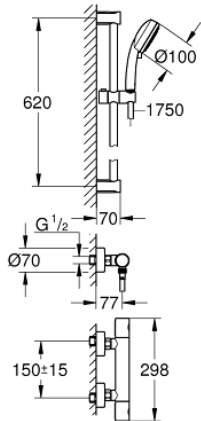

34 768 000 **GROHTHERM 800 COSMOPOLITAN THERMOSTATIC SHOWER SET 1/2"**

PRODUCT DESCRIPTION

- Colour: chrome
- consisting of:
 - Grotherm 800 Cosmopolitan thermostatic shower mixer 1/2" (34 765)
 - Tempesta Cosmopolitan 100 shower set, 2 sprays, 600 mm (27 578 002)
 - optional GROHE EcoJoy 5.7 l/min flow limiter included

34 768 000 GROHTHERM 800 COSMOPOLITAN THERMOSTATIC SHOWER SET 1/2"

SPARE PARTS

- 1: Metal handle 1/2" (Spare part-nr. 47984000)
 - 1.1: Cover cap (Spare part-nr. 6458500M)
 - 2: retaining ring (Spare part-nr. 47743000)
 - 3: Thermostatic compact cartridge 1/2" (Spare part-nr. 47439000)
 - 4: Ceramic headpart 1/2" (Spare part-nr. 45346000)
 - 4.1: O-Ring Ø18,2 x Ø1,7 (Spare part-nr. 0392400M)
 - 5: Non-return valve (Spare part-nr. 47189000)
 - 5.1: Filter (Spare part-nr. 0726400M)
 - 5.2: Non-return valve (Spare part-nr. 08565000)
 - 5.3: O-Ring Ø17 x Ø2 (Spare part-nr. 0305500M)
 - 6: S-union (Spare part-nr. 12662000)
 - 7: Shower rail holder (Spare part-nr. 48095000)
 - 8: Glide element (Spare part-nr. 12140000)
 - 9: Dirt strainer (Spare part-nr. 0700200M)
 - 10: Compensation disc (Spare part-nr. 48051000)*
 - 11: Extension 3/4", 20 mm (Spare part-nr. 0713000M)*
 - 12: GROHE TurboStat cartridge 1/2" (Spare part-nr. 47175000)*
 - 13: Special spanner (Spare part-nr. 19377000)*
 - 14: Socket spanner (Spare part-nr. 19332000)*
- * Optional accessories