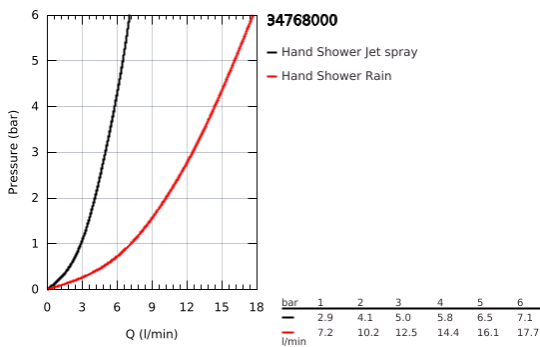

34 768 000 **GROHTHERM 800 COSMOPOLITAN THERMOSTATIC SHOWER SET 1/2"**

PRODUCT DESCRIPTION

- Colour: chrome
- consisting of:
 - Grotherm 800 Cosmopolitan thermostatic shower mixer 1/2" (34 765)
 - Tempesta Cosmopolitan 100 shower set, 2 sprays, 600 mm (27 578 002)
 - optional GROHE EcoJoy 5.7 l/min flow limiter included

34 768 000 GROHTHERM 800 COSMOPOLITAN THERMOSTATIC SHOWER SET 1/2"

SPARE PARTS

- 1: Metal handle 1/2" (Spare part-nr. 47984000)
 - 1.1: Cover cap (Spare part-nr. 6458500M)
 - 2: retaining ring (Spare part-nr. 47743000)
 - 3: Thermostatic compact cartridge 1/2" (Spare part-nr. 47439000)
 - 4: Ceramic headpart 1/2" (Spare part-nr. 45346000)
 - 4.1: O-Ring Ø18,2 x Ø1,7 (Spare part-nr. 0392400M)
 - 5: Non-return valve (Spare part-nr. 47189000)
 - 5.1: Filter (Spare part-nr. 0726400M)
 - 5.2: Non-return valve (Spare part-nr. 08565000)
 - 5.3: O-Ring Ø17 x Ø2 (Spare part-nr. 0305500M)
 - 6: S-union (Spare part-nr. 12662000)
 - 7: Shower rail holder (Spare part-nr. 48095000)
 - 8: Glide element (Spare part-nr. 12140000)
 - 9: Dirt strainer (Spare part-nr. 0700200M)
 - 10: Compensation disc (Spare part-nr. 48051000)*
 - 11: Extension 3/4", 20 mm (Spare part-nr. 0713000M)*
 - 12: GROHE TurboStat cartridge 1/2" (Spare part-nr. 47175000)*
 - 13: Special spanner (Spare part-nr. 19377000)*
 - 14: Socket spanner (Spare part-nr. 19332000)*
- * Optional accessories