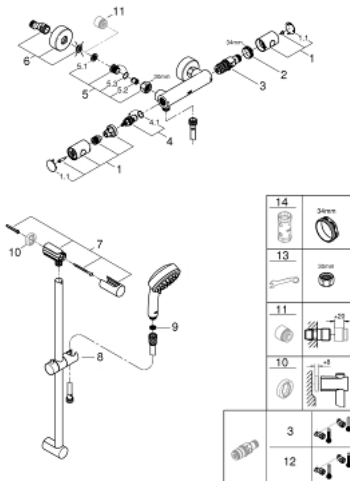

34 768 000 **GROHTHERM 800 COSMOPOLITAN THERMOSTATIC SHOWER SET 1/2"**

PRODUCT DESCRIPTION

- Colour: chrome
- consisting of:
 - Grotherm 800 Cosmopolitan thermostatic shower mixer 1/2" (34 765)
 - Tempesta Cosmopolitan 100 shower set, 2 sprays, 600 mm (27 578 002)
 - optional GROHE EcoJoy 5.7 l/min flow limiter included

34 768 000 GROHTHERM 800 COSMOPOLITAN THERMOSTATIC SHOWER SET 1/2"

SPARE PARTS

- 1: Metal handle 1/2" (Spare part-nr. 47984000)
 - 1.1: Cover cap (Spare part-nr. 6458500M)
 - 2: retaining ring (Spare part-nr. 47743000)
 - 3: Thermostatic compact cartridge 1/2" (Spare part-nr. 47439000)
 - 4: Ceramic headpart 1/2" (Spare part-nr. 45346000)
 - 4.1: O-Ring Ø18,2 x Ø1,7 (Spare part-nr. 0392400M)
 - 5: Non-return valve (Spare part-nr. 47189000)
 - 5.1: Filter (Spare part-nr. 0726400M)
 - 5.2: Non-return valve (Spare part-nr. 08565000)
 - 5.3: O-Ring Ø17 x Ø2 (Spare part-nr. 0305500M)
 - 6: S-union (Spare part-nr. 12662000)
 - 7: Shower rail holder (Spare part-nr. 48095000)
 - 8: Glide element (Spare part-nr. 12140000)
 - 9: Dirt strainer (Spare part-nr. 0700200M)
 - 10: Compensation disc (Spare part-nr. 48051000)*
 - 11: Extension 3/4", 20 mm (Spare part-nr. 0713000M)*
 - 12: GROHE TurboStat cartridge 1/2" (Spare part-nr. 47175000)*
 - 13: Special spanner (Spare part-nr. 19377000)*
 - 14: Socket spanner (Spare part-nr. 19332000)*
- * Optional accessories