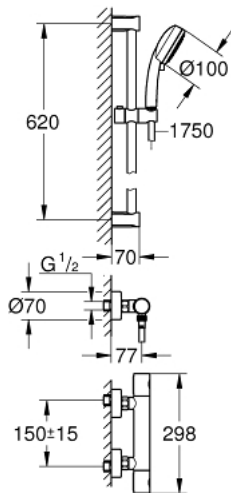

34 768 000 **GROHTHERM 800 COSMOPOLITAN THERMOSTATIC SHOWER SET 1/2"**

PRODUCT DESCRIPTION

- Tyc: Chrome
- consisting of:
 - Grotherm 800 Cosmopolitan thermostatic shower mixer 1/2" (34 765)
 - Tempesta Cosmopolitan 100 shower set, 2 sprays, 600 mm (27 578 002)
 - optional GROHE EcoJoy 5.7 l/min flow limiter included

34 768 000 GROHTHERM 800 COSMOPOLITAN THERMOSTATIC SHOWER SET 1/2"

SPARE PARTS

- 1: Metal handle 1/2" (Spare part-nr. 47984000)
- 1.1: Cover cap (Spare part-nr. 6458500M)
- 2: Fitting ring (Spare part-nr. 47743000)
- 3: Thermostatic compact cartridge 1/2" (Spare part-nr. 47439000)
- 4: Ceramic headpart 1/2" (Spare part-nr. 45346000)
- 4.1: O-ring \varnothing 18.2 x \varnothing 1.7 (Spare part-nr. 0392400M)
- 5: Non-return valve (Spare part-nr. 47189000)
- 5.1: Dirt strainer (Spare part-nr. 0726400M)
- 5.2: Non-return valve (Spare part-nr. 08565000)
- 5.3: O-ring \varnothing 17 x \varnothing 2 (Spare part-nr. 0305500M)
- 6: S-union (Spare part-nr. 12662000)
- 7: Shower rail holder (Spare part-nr. 48095000)
- 8: Glide element (Spare part-nr. 12140000)
- 9: Dirt strainer (Spare part-nr. 0700200M)
- 10: Compensation disc (Spare part-nr. 48051000)*
- 11: Extension 3/4", 20 mm (Spare part-nr. 0713000M)*
- 12: GROHE TurboStat cartridge 1/2" (Spare part-nr. 47175000)*
- 13: Special spanner (Spare part-nr. 19377000)*
- 14: Socket spanner (Spare part-nr. 19332000)*