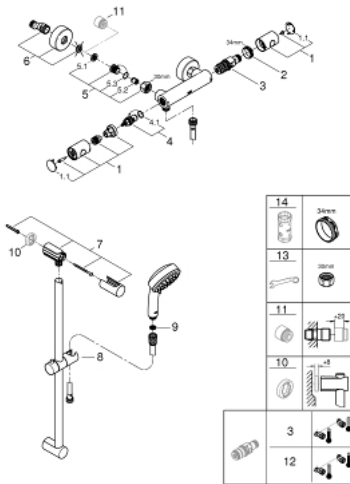

34 768 000 GROHTHERM 800 COSMOPOLITAN THERMOSTATIC SHOWER SET 1/2"

PRODUCT DESCRIPTION

- Tyc: Chrome
- consisting of:
 - Grotherm 800 Cosmopolitan thermostatic shower mixer 1/2" (34 765)
 - Tempesta Cosmopolitan 100 shower set, 2 sprays, 600 mm (27 578 002)
 - optional 5.7 l/min flow limiter included

34 768 000 **GROHTHERM 800 COSMOPOLITAN THERMOSTATIC SHOWER SET 1/2"**

SPARE PARTS

- 1: Metal handle 1/2" (Spare part-nr. 47984000)
- 1.1: Cover cap (Spare part-nr. 6458500M)
- 2: Fitting ring (Spare part-nr. 47743000)
- 3: Thermostatic compact cartridge 1/2" (Spare part-nr. 47439000)
- 4: Ceramic headpart 1/2" (Spare part-nr. 45346000)
- 4.1: O-ring Ø 18.2 x Ø 1.7 (Spare part-nr. 0392400M)
- 5: Non-return valve (Spare part-nr. 47189000)
- 5.1: Dirt strainer (Spare part-nr. 0726400M)
- 5.2: Non-return valve (Spare part-nr. 08565000)
- 5.3: O-ring Ø 17 x Ø 2 (Spare part-nr. 0305500M)
- 6: S-union (Spare part-nr. 12662000)
- 7: Shower rail holder (Spare part-nr. 48095000)
- 8: Glide element (Spare part-nr. 12140000)
- 9: Dirt strainer (Spare part-nr. 0700200M)
- 10: Compensation disc (Spare part-nr. 48051000)*
- 11: Extension 3/4", 20 mm (Spare part-nr. 0713000M)*
- 12: GROHE TurboStat cartridge 1/2" (Spare part-nr. 47175000)*
- 13: Special spanner (Spare part-nr. 19377000)*
- 14: Socket spanner (Spare part-nr. 19332000)*