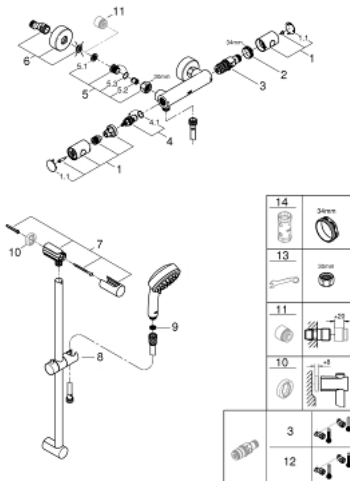

34 768 000 **GROHTHERM 800 COSMOPOLITAN THERMOSTATIC SHOWER SET 1/2"**

PRODUCT DESCRIPTION

- Tyc: Chrome
- consisting of:
 - Grotherm 800 Cosmopolitan thermostatic shower mixer 1/2" (34 765)
 - Tempesta Cosmopolitan 100 shower set, 2 sprays, 600 mm (27 578 002)
 - optional GROHE EcoJoy 5.7 l/min flow limiter included

34 768 000 GROHTHERM 800 COSMOPOLITAN THERMOSTATIC SHOWER SET 1/2"

SPARE PARTS

- 1: Metal handle 1/2" (Spare part-nr. 47984000)
- 1.1: Cover cap (Spare part-nr. 6458500M)
- 2: Fitting ring (Spare part-nr. 47743000)
- 3: Thermostatic compact cartridge 1/2" (Spare part-nr. 47439000)
- 4: Ceramic headpart 1/2" (Spare part-nr. 45346000)
- 4.1: O-ring \varnothing 18.2 x \varnothing 1.7 (Spare part-nr. 0392400M)
- 5: Non-return valve (Spare part-nr. 47189000)
- 5.1: Dirt strainer (Spare part-nr. 0726400M)
- 5.2: Non-return valve (Spare part-nr. 08565000)
- 5.3: O-ring \varnothing 17 x \varnothing 2 (Spare part-nr. 0305500M)
- 6: S-union (Spare part-nr. 12662000)
- 7: Shower rail holder (Spare part-nr. 48095000)
- 8: Glide element (Spare part-nr. 12140000)
- 9: Dirt strainer (Spare part-nr. 0700200M)
- 10: Compensation disc (Spare part-nr. 48051000)*
- 11: Extension 3/4", 20 mm (Spare part-nr. 0713000M)*
- 12: GROHE TurboStat cartridge 1/2" (Spare part-nr. 47175000)*
- 13: Special spanner (Spare part-nr. 19377000)*
- 14: Socket spanner (Spare part-nr. 19332000)*