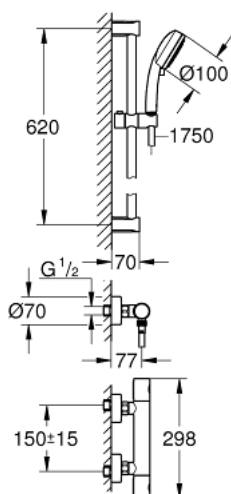

34 768 000 GROHTHERM 800 COSMOPOLITAN THERMOSTATIC SHOWER SET 1/2"

PRODUCT DESCRIPTION

- Tyc: Chrome
- consisting of:
 - Grotherm 800 Cosmopolitan thermostatic shower mixer 1/2" (34 765)
 - Tempesta Cosmopolitan 100 shower set, 2 sprays, 600 mm (27 578 002)
 - optional 5.7 l/min flow limiter included

34 768 000 **GROHTHERM 800 COSMOPOLITAN THERMOSTATIC SHOWER SET 1/2"**

SPARE PARTS

- 1: Metal handle 1/2" (Spare part-nr. 47984000)
- 1.1: Cover cap (Spare part-nr. 6458500M)
- 2: Fitting ring (Spare part-nr. 47743000)
- 3: Thermostatic compact cartridge 1/2" (Spare part-nr. 47439000)
- 4: Ceramic headpart 1/2" (Spare part-nr. 45346000)
- 4.1: O-ring Ø 18.2 x Ø 1.7 (Spare part-nr. 0392400M)
- 5: Non-return valve (Spare part-nr. 47189000)
- 5.1: Dirt strainer (Spare part-nr. 0726400M)
- 5.2: Non-return valve (Spare part-nr. 08565000)
- 5.3: O-ring Ø 17 x Ø 2 (Spare part-nr. 0305500M)
- 6: S-union (Spare part-nr. 12662000)
- 7: Shower rail holder (Spare part-nr. 48095000)
- 8: Glide element (Spare part-nr. 12140000)
- 9: Dirt strainer (Spare part-nr. 0700200M)
- 10: Compensation disc (Spare part-nr. 48051000)*
- 11: Extension 3/4", 20 mm (Spare part-nr. 0713000M)*
- 12: GROHE TurboStat cartridge 1/2" (Spare part-nr. 47175000)*
- 13: Special spanner (Spare part-nr. 19377000)*
- 14: Socket spanner (Spare part-nr. 19332000)*