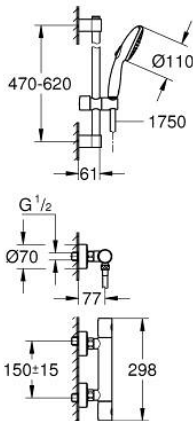

34 768 001 GROHTHERM 800 COSMOPOLITAN THERMOSTATIC SHOWER MIXER 1/2"

PRODUCT DESCRIPTION

- Colour: chrome
- with shower rail set 2 sprays (Rain, Jet)
- consisting of:
 - Grotherm 800 Cosmopolitan thermostatic shower mixer 1/2" (34 765)
 - Tempesta shower rail set, 600 mm (26 162)
- professional exclusive

34 768 001 GROHTHERM 800 COSMOPOLITAN THERMOSTATIC SHOWER MIXER 1/2"

SPARE PARTS

- 1: Metal handle 1/2" (Spare part-nr. 47984000)
 - 1.1: Cover cap (Spare part-nr. 6458500M)
 - 2: retaining ring (Spare part-nr. 47743000)
 - 3: Thermostatic compact cartridge 1/2" (Spare part-nr. 47439000)
 - 4: Ceramic headpart 1/2" (Spare part-nr. 45346000)
 - 4.1: O-Ring Ø18,2 x Ø1,7 (Spare part-nr. 0392400M)
 - 5: Non-return valve (Spare part-nr. 47189000)
 - 5.1: Filter (Spare part-nr. 0726400M)
 - 5.2: Non-return valve (Spare part-nr. 08565000)
 - 5.3: O-Ring Ø17 x Ø2 (Spare part-nr. 0305500M)
 - 6: S-union (Spare part-nr. 12662000)
 - 7: Shower rail holder (Spare part-nr. 48607000)
 - 8: Glide element (Spare part-nr. 48609000)
 - 9: Shower rail holder (Spare part-nr. 48608000)
 - 10: Dirt strainer (Spare part-nr. 0700200M)
 - 11: Extension 3/4", 20 mm (Spare part-nr. 0713000M)*
 - 12: Compensation disc (Spare part-nr. 48543001)*
 - 13: GROHE TurboStat cartridge 1/2" (Spare part-nr. 47175000)*
 - 14: Special spanner (Spare part-nr. 19377000)*
 - 15: Socket spanner (Spare part-nr. 19332000)*
- * Optional accessories