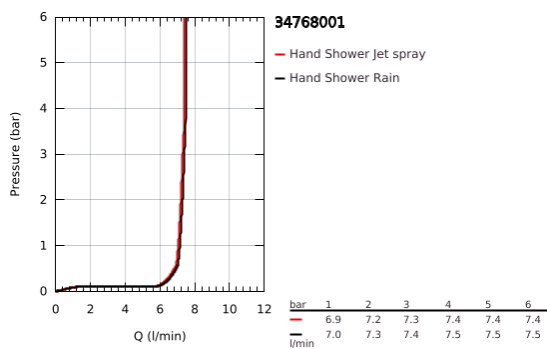

34 768 001 GROHTHERM 800 COSMOPOLITAN THERMOSTATIC SHOWER MIXER 1/2"

PRODUCT DESCRIPTION

- Colour: chrome
- with shower rail set 2 sprays (Rain, Jet)
- consisting of:
 - Grotherm 800 Cosmopolitan thermostatic shower mixer 1/2" (34 765)
 - Tempesta shower rail set, 600 mm (26 162)
- professional exclusive

34 768 001 GROHTHERM 800 COSMOPOLITAN THERMOSTATIC SHOWER MIXER 1/2"

SPARE PARTS

- 1: Metal handle 1/2" (Spare part-nr. 47984000)
 - 1.1: Cover cap (Spare part-nr. 6458500M)
 - 2: retaining ring (Spare part-nr. 47743000)
 - 3: Thermostatic compact cartridge 1/2" (Spare part-nr. 47439000)
 - 4: Ceramic headpart 1/2" (Spare part-nr. 45346000)
 - 4.1: O-Ring Ø18,2 x Ø1,7 (Spare part-nr. 0392400M)
 - 5: Non-return valve (Spare part-nr. 47189000)
 - 5.1: Filter (Spare part-nr. 0726400M)
 - 5.2: Non-return valve (Spare part-nr. 08565000)
 - 5.3: O-Ring Ø17 x Ø2 (Spare part-nr. 0305500M)
 - 6: S-union (Spare part-nr. 12662000)
 - 7: Shower rail holder (Spare part-nr. 48607000)
 - 8: Glide element (Spare part-nr. 48609000)
 - 9: Shower rail holder (Spare part-nr. 48608000)
 - 10: Dirt strainer (Spare part-nr. 0700200M)
 - 11: Extension 3/4", 20 mm (Spare part-nr. 0713000M)*
 - 12: Compensation disc (Spare part-nr. 48543001)*
 - 13: GROHE TurboStat cartridge 1/2" (Spare part-nr. 47175000)*
 - 14: Special spanner (Spare part-nr. 19377000)*
 - 15: Socket spanner (Spare part-nr. 19332000)*
- * Optional accessories