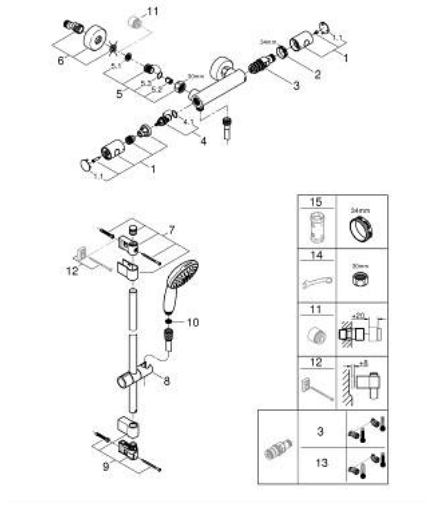

34 768 001 GROHTHERM 800 COSMOPOLITAN THERMOSTATIC SHOWER MIXER 1/2"

PRODUCT DESCRIPTION

- Colour: chrome
- with shower rail set 2 sprays (Rain, Jet)
- consisting of:
 - Grotherm 800 Cosmopolitan thermostatic shower mixer 1/2" (34 765)
 - Tempesta shower rail set, 600 mm (26 162)
- professional exclusive

34 768 001 GROHTHERM 800 COSMOPOLITAN THERMOSTATIC SHOWER MIXER 1/2"

SPARE PARTS

- 1: Metal handle 1/2" (Spare part-nr. 47984000)
 - 1.1: Cover cap (Spare part-nr. 6458500M)
 - 2: retaining ring (Spare part-nr. 47743000)
 - 3: Thermostatic compact cartridge 1/2" (Spare part-nr. 47439000)
 - 4: Ceramic headpart 1/2" (Spare part-nr. 45346000)
 - 4.1: O-Ring Ø18,2 x Ø1,7 (Spare part-nr. 0392400M)
 - 5: Non-return valve (Spare part-nr. 47189000)
 - 5.1: Filter (Spare part-nr. 0726400M)
 - 5.2: Non-return valve (Spare part-nr. 08565000)
 - 5.3: O-Ring Ø17 x Ø2 (Spare part-nr. 0305500M)
 - 6: S-union (Spare part-nr. 12662000)
 - 7: Shower rail holder (Spare part-nr. 48607000)
 - 8: Glide element (Spare part-nr. 48609000)
 - 9: Shower rail holder (Spare part-nr. 48608000)
 - 10: Dirt strainer (Spare part-nr. 0700200M)
 - 11: Extension 3/4", 20 mm (Spare part-nr. 0713000M)*
 - 12: Compensation disc (Spare part-nr. 48543001)*
 - 13: GROHE TurboStat cartridge 1/2" (Spare part-nr. 47175000)*
 - 14: Special spanner (Spare part-nr. 19377000)*
 - 15: Socket spanner (Spare part-nr. 19332000)*
- * Optional accessories