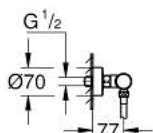

34 768 001 GROHTHERM 800 COSMOPOLITAN THERMOSTATIC SHOWER MIXER 1/2"

PRODUCT DESCRIPTION

- Tyc: Chrome
- with shower rail set 2 sprays (Rain, Jet)
- consisting of:
 - Grotherm 800 Cosmopolitan thermostatic shower mixer 1/2" (34 765)
 - Tempesta shower rail set, 600 mm (26 162)
- professional exclusive

34 768 001 GROHTHERM 800 COSMOPOLITAN THERMOSTATIC SHOWER MIXER 1/2"

SPARE PARTS

- 1: Metal handle 1/2" (Spare part-nr. 47984000)
 - 1.1: Cover cap (Spare part-nr. 6458500M)
 - 2: Fitting ring (Spare part-nr. 47743000)
 - 3: Thermostatic compact cartridge 1/2" (Spare part-nr. 47439000)
 - 4: Ceramic headpart 1/2" (Spare part-nr. 45346000)
 - 4.1: O-ring \varnothing 18.2 x \varnothing 1.7 (Spare part-nr. 0392400M)
 - 5: Non-return valve (Spare part-nr. 47189000)
 - 5.1: Dirt strainer (Spare part-nr. 0726400M)
 - 5.2: Non-return valve (Spare part-nr. 08565000)
 - 5.3: O-ring \varnothing 17 x \varnothing 2 (Spare part-nr. 0305500M)
 - 6: S-union (Spare part-nr. 12662000)
 - 7: Shower rail holder (Spare part-nr. 48607000)
 - 8: Glide element (Spare part-nr. 48609000)
 - 9: Shower rail holder (Spare part-nr. 48608000)
 - 10: Dirt strainer (Spare part-nr. 0700200M)
 - 11: Extension 3/4", 20 mm (Spare part-nr. 0713000M)*
 - 12: Compensation disc (Spare part-nr. 48543001)*
 - 13: GROHE TurboStat cartridge 1/2" (Spare part-nr. 47175000)*
 - 14: Special spanner (Spare part-nr. 19377000)*
 - 15: Socket spanner (Spare part-nr. 19332000)*
- * Optional accessories