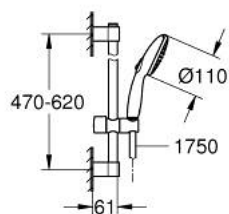

34 768 001 GROHTHERM 800 COSMOPOLITAN THERMOSTATIC SHOWER MIXER 1/2"

PRODUCT DESCRIPTION

- Tyc: Chrome
- with shower rail set 2 sprays (Rain, Jet)
- consisting of:
 - Grotherm 800 Cosmopolitan thermostatic shower mixer 1/2" (34 765)
 - Tempesta shower rail set, 600 mm (26 162)
- professional exclusive

34 768 001 GROHTHERM 800 COSMOPOLITAN THERMOSTATIC SHOWER MIXER 1/2"

SPARE PARTS

- 1: Metal handle 1/2" (Spare part-nr. 47984000)
 - 1.1: Cover cap (Spare part-nr. 6458500M)
 - 2: Fitting ring (Spare part-nr. 47743000)
 - 3: Thermostatic compact cartridge 1/2" (Spare part-nr. 47439000)
 - 4: Ceramic headpart 1/2" (Spare part-nr. 45346000)
 - 4.1: O-ring \varnothing 18.2 x \varnothing 1.7 (Spare part-nr. 0392400M)
 - 5: Non-return valve (Spare part-nr. 47189000)
 - 5.1: Dirt strainer (Spare part-nr. 0726400M)
 - 5.2: Non-return valve (Spare part-nr. 08565000)
 - 5.3: O-ring \varnothing 17 x \varnothing 2 (Spare part-nr. 0305500M)
 - 6: S-union (Spare part-nr. 12662000)
 - 7: Shower rail holder (Spare part-nr. 48607000)
 - 8: Glide element (Spare part-nr. 48609000)
 - 9: Shower rail holder (Spare part-nr. 48608000)
 - 10: Dirt strainer (Spare part-nr. 0700200M)
 - 11: Extension 3/4", 20 mm (Spare part-nr. 0713000M)*
 - 12: Compensation disc (Spare part-nr. 48543001)*
 - 13: GROHE TurboStat cartridge 1/2" (Spare part-nr. 47175000)*
 - 14: Special spanner (Spare part-nr. 19377000)*
 - 15: Socket spanner (Spare part-nr. 19332000)*
- * Optional accessories