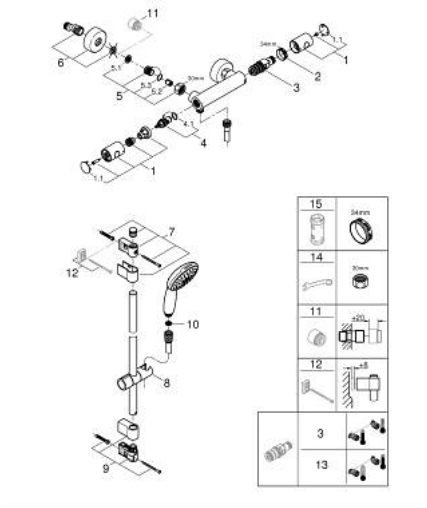

34 768 001 GROHTHERM 800 COSMOPOLITAN THERMOSTATIC SHOWER MIXER 1/2"

PRODUCT DESCRIPTION

- Tyc: Chrome
- with shower rail set 2 sprays (Rain, Jet)
- consisting of:
 - Grotherm 800 Cosmopolitan thermostatic shower mixer 1/2" (34 765)
 - Tempesta shower rail set, 600 mm (26 162)
- professional exclusive

34 768 001 GROHTHERM 800 COSMOPOLITAN THERMOSTATIC SHOWER MIXER 1/2"

SPARE PARTS

- 1: Metal handle 1/2" (Spare part-nr. 47984000)
 - 1.1: Cover cap (Spare part-nr. 6458500M)
 - 2: Fitting ring (Spare part-nr. 47743000)
 - 3: Thermostatic compact cartridge 1/2" (Spare part-nr. 47439000)
 - 4: Ceramic headpart 1/2" (Spare part-nr. 45346000)
 - 4.1: O-ring \varnothing 18.2 x \varnothing 1.7 (Spare part-nr. 0392400M)
 - 5: Non-return valve (Spare part-nr. 47189000)
 - 5.1: Dirt strainer (Spare part-nr. 0726400M)
 - 5.2: Non-return valve (Spare part-nr. 08565000)
 - 5.3: O-ring \varnothing 17 x \varnothing 2 (Spare part-nr. 0305500M)
 - 6: S-union (Spare part-nr. 12662000)
 - 7: Shower rail holder (Spare part-nr. 48607000)
 - 8: Glide element (Spare part-nr. 48609000)
 - 9: Shower rail holder (Spare part-nr. 48608000)
 - 10: Dirt strainer (Spare part-nr. 0700200M)
 - 11: Extension 3/4", 20 mm (Spare part-nr. 0713000M)*
 - 12: Compensation disc (Spare part-nr. 48543001)*
 - 13: GROHE TurboStat cartridge 1/2" (Spare part-nr. 47175000)*
 - 14: Special spanner (Spare part-nr. 19377000)*
 - 15: Socket spanner (Spare part-nr. 19332000)*
- * Optional accessories