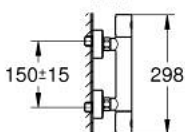

34 768 001 GROHTHERM 800 COSMOPOLITAN THERMOSTATIC SHOWER MIXER 1/2"

PRODUCT DESCRIPTION

- Tyc: Chrome
- with shower rail set 2 sprays (Rain, Jet)
- consisting of:
 - Grotherm 800 Cosmopolitan thermostatic shower mixer 1/2" (34 765)
 - Tempesta shower rail set, 600 mm (26 162)
- professional exclusive

34 768 001 GROHTHERM 800 COSMOPOLITAN THERMOSTATIC SHOWER MIXER 1/2"

SPARE PARTS

- 1: Metal handle 1/2" (Spare part-nr. 47984000)
 - 1.1: Cover cap (Spare part-nr. 6458500M)
 - 2: Fitting ring (Spare part-nr. 47743000)
 - 3: Thermostatic compact cartridge 1/2" (Spare part-nr. 47439000)
 - 4: Ceramic headpart 1/2" (Spare part-nr. 45346000)
 - 4.1: O-ring \varnothing 18.2 x \varnothing 1.7 (Spare part-nr. 0392400M)
 - 5: Non-return valve (Spare part-nr. 47189000)
 - 5.1: Dirt strainer (Spare part-nr. 0726400M)
 - 5.2: Non-return valve (Spare part-nr. 08565000)
 - 5.3: O-ring \varnothing 17 x \varnothing 2 (Spare part-nr. 0305500M)
 - 6: S-union (Spare part-nr. 12662000)
 - 7: Shower rail holder (Spare part-nr. 48607000)
 - 8: Glide element (Spare part-nr. 48609000)
 - 9: Shower rail holder (Spare part-nr. 48608000)
 - 10: Dirt strainer (Spare part-nr. 0700200M)
 - 11: Extension 3/4", 20 mm (Spare part-nr. 0713000M)*
 - 12: Compensation disc (Spare part-nr. 48543001)*
 - 13: GROHE TurboStat cartridge 1/2" (Spare part-nr. 47175000)*
 - 14: Special spanner (Spare part-nr. 19377000)*
 - 15: Socket spanner (Spare part-nr. 19332000)*
- * Optional accessories