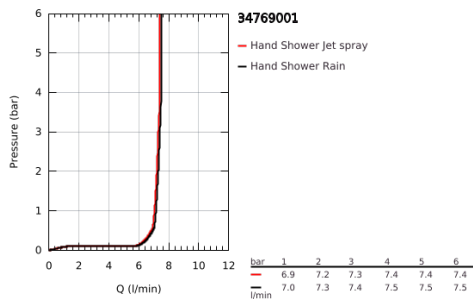

34 769 001 **GROHTHERM 800 COSMOPOLITAN THERMOSTATIC SHOWER MIXER 1/2"**

PRODUCT DESCRIPTION

- Colour: chrome
- with shower rail set 2 sprays (Rain, Jet)
- consisting of:
 - Grohtherm 800 Cosmopolitan thermostatic shower mixer 1/2" (34 765)
 - Tempesta shower rail set, 900 mm (26 163)
- professional exclusive

34 769 001 GROHTHERM 800 COSMOPOLITAN THERMOSTATIC SHOWER MIXER 1/2"

SPARE PARTS

- 1: Metal handle 1/2" (Spare part-nr. 47984000)
 - 1.1: Cover cap (Spare part-nr. 6458500M)
 - 2: retaining ring (Spare part-nr. 47743000)
 - 3: Thermostatic compact cartridge 1/2" (Spare part-nr. 47439000)
 - 4: Ceramic headpart 1/2" (Spare part-nr. 45346000)
 - 4.1: O-Ring Ø18,2 x Ø1,7 (Spare part-nr. 0392400M)
 - 5: Non-return valve (Spare part-nr. 47189000)
 - 5.1: Filter (Spare part-nr. 0726400M)
 - 5.2: Non-return valve (Spare part-nr. 08565000)
 - 5.3: O-Ring Ø17 x Ø2 (Spare part-nr. 0305500M)
 - 6: S-union (Spare part-nr. 12662000)
 - 7: Shower rail holder (Spare part-nr. 48607000)
 - 8: Glide element (Spare part-nr. 48609000)
 - 9: Shower rail holder (Spare part-nr. 48608000)
 - 10: Dirt strainer (Spare part-nr. 0700200M)
 - 11: Extension 3/4", 20 mm (Spare part-nr. 0713000M)*
 - 12: Compensation disc (Spare part-nr. 48543001)*
 - 13: GROHE TurboStat cartridge 1/2" (Spare part-nr. 47175000)*
 - 14: Special spanner (Spare part-nr. 19377000)*
 - 15: Socket spanner (Spare part-nr. 19332000)*
- * Optional accessories