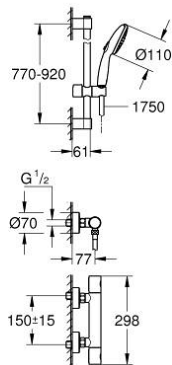

34 769 001 **GROHTHERM 800 COSMOPOLITAN THERMOSTATIC SHOWER MIXER 1/2"**

PRODUCT DESCRIPTION

- Colour: chrome
- with shower rail set 2 sprays (Rain, Jet)
- consisting of:
 - Grohtherm 800 Cosmopolitan thermostatic shower mixer 1/2" (34 765)
 - Tempesta shower rail set, 900 mm (26 163)
- professional exclusive

34 769 001 GROHTHERM 800 COSMOPOLITAN THERMOSTATIC SHOWER MIXER 1/2"

SPARE PARTS

- 1: Metal handle 1/2" (Spare part-nr. 47984000)
 - 1.1: Cover cap (Spare part-nr. 6458500M)
 - 2: retaining ring (Spare part-nr. 47743000)
 - 3: Thermostatic compact cartridge 1/2" (Spare part-nr. 47439000)
 - 4: Ceramic headpart 1/2" (Spare part-nr. 45346000)
 - 4.1: O-Ring Ø18,2 x Ø1,7 (Spare part-nr. 0392400M)
 - 5: Non-return valve (Spare part-nr. 47189000)
 - 5.1: Filter (Spare part-nr. 0726400M)
 - 5.2: Non-return valve (Spare part-nr. 08565000)
 - 5.3: O-Ring Ø17 x Ø2 (Spare part-nr. 0305500M)
 - 6: S-union (Spare part-nr. 12662000)
 - 7: Shower rail holder (Spare part-nr. 48607000)
 - 8: Glide element (Spare part-nr. 48609000)
 - 9: Shower rail holder (Spare part-nr. 48608000)
 - 10: Dirt strainer (Spare part-nr. 0700200M)
 - 11: Extension 3/4", 20 mm (Spare part-nr. 0713000M)*
 - 12: Compensation disc (Spare part-nr. 48543001)*
 - 13: GROHE TurboStat cartridge 1/2" (Spare part-nr. 47175000)*
 - 14: Special spanner (Spare part-nr. 19377000)*
 - 15: Socket spanner (Spare part-nr. 19332000)*
- * Optional accessories