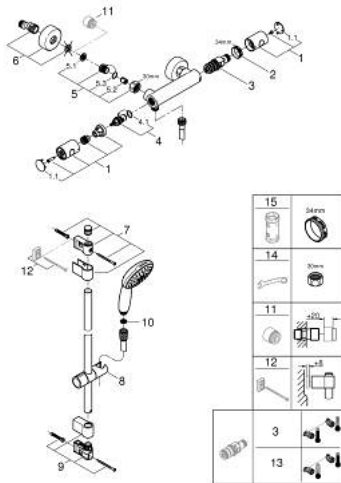

34 769 001 **GROHTHERM 800 COSMOPOLITAN THERMOSTATIC SHOWER MIXER 1/2"**

PRODUCT DESCRIPTION

- Colour: chrome
- with shower rail set 2 sprays (Rain, Jet)
- consisting of:
 - Grohtherm 800 Cosmopolitan thermostatic shower mixer 1/2" (34 765)
 - Tempesta shower rail set, 900 mm (26 163)
- professional exclusive

34 769 001 GROHTHERM 800 COSMOPOLITAN THERMOSTATIC SHOWER MIXER 1/2"

SPARE PARTS

- 1: Metal handle 1/2" (Spare part-nr. 47984000)
 - 1.1: Cover cap (Spare part-nr. 6458500M)
 - 2: retaining ring (Spare part-nr. 47743000)
 - 3: Thermostatic compact cartridge 1/2" (Spare part-nr. 47439000)
 - 4: Ceramic headpart 1/2" (Spare part-nr. 45346000)
 - 4.1: O-Ring Ø18,2 x Ø1,7 (Spare part-nr. 0392400M)
 - 5: Non-return valve (Spare part-nr. 47189000)
 - 5.1: Filter (Spare part-nr. 0726400M)
 - 5.2: Non-return valve (Spare part-nr. 08565000)
 - 5.3: O-Ring Ø17 x Ø2 (Spare part-nr. 0305500M)
 - 6: S-union (Spare part-nr. 12662000)
 - 7: Shower rail holder (Spare part-nr. 48607000)
 - 8: Glide element (Spare part-nr. 48609000)
 - 9: Shower rail holder (Spare part-nr. 48608000)
 - 10: Dirt strainer (Spare part-nr. 0700200M)
 - 11: Extension 3/4", 20 mm (Spare part-nr. 0713000M)*
 - 12: Compensation disc (Spare part-nr. 48543001)*
 - 13: GROHE TurboStat cartridge 1/2" (Spare part-nr. 47175000)*
 - 14: Special spanner (Spare part-nr. 19377000)*
 - 15: Socket spanner (Spare part-nr. 19332000)*
- * Optional accessories