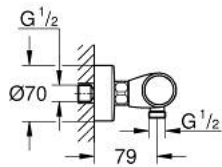

## 34 776 000 GROHTHERM 1000 PERFORMANCE THERMOSTATIC SHOWER MIXER 1/2"

### PRODUCT DESCRIPTION

- Colour: chrome
- wall mounted
- GROHE CoolTouch safety housing
- GROHE LongLife finish
- GROHE SafeStop - safety button at 38°C
- GROHE SafeStop Plus - optional temperature limiter at 43°C included
- GROHE TurboStat - compact cartridge with wax thermoelement
- GROHE ProGrip - with knurl structure
- integrated mixed water shut off
- volume handle with GROHE EcoButton (economy button with individually adjustable economy stop)
- ceramic headpart 1/2", 180°
- shower bottom outlet 1/2"
- built-in non return valves
- dirt strainers
- protected against backflow
- S-unions
- metal escutcheon

### SPARE PARTS

- 1: Shut-off handle (Spare part-nr. 49160000)
- 2: Ceramic headpart 1/2" (Spare part-nr. 45346000)
- 2.1: O-Ring Ø18,2 x Ø1,7 (Spare part-nr. 0392400M)
- 3: retaining ring (Spare part-nr. 47743000)
- 4: Thermostatic compact cartridge 1/2" (Spare part-nr. 47439000)
- 5: Race (Spare part-nr. 47975000)
- 6: Non-return valve (Spare part-nr. 08565000)
- 7: Non-return valve (Spare part-nr. 47189000)
- 7.1: Filter (Spare part-nr. 0726400M)
- 7.2: Non-return valve (Spare part-nr. 08565000)
- 7.3: O-Ring Ø17 x Ø2 (Spare part-nr. 0305500M)
- 8: S-union (Spare part-nr. 12662000)
- 9: Extension 3/4", 20 mm (Spare part-nr. 0713000M)\*
- 10: Special spanner (Spare part-nr. 19377000)\*
- 11: Socket spanner (Spare part-nr. 19332000)\*
- 12: GROHE TurboStat cartridge 1/2" (Spare part-nr. 47175000)\*