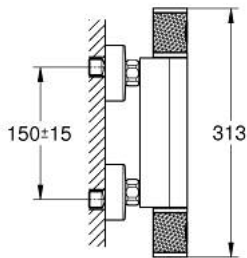

## 34 776 000 GROHTHERM 1000 PERFORMANCE THERMOSTATIC SHOWER MIXER 1/2"

### PRODUCT DESCRIPTION

- Colour: chrome
- wall mounted
- GROHE CoolTouch safety housing
- GROHE LongLife finish
- GROHE SafeStop - safety button at 38°C
- GROHE SafeStop Plus - optional temperature limiter at 43°C included
- GROHE TurboStat - compact cartridge with wax thermoelement
- GROHE ProGrip - with knurl structure
- integrated mixed water shut off
- volume handle with GROHE EcoButton (economy button with individually adjustable economy stop)
- ceramic headpart 1/2", 180°
- shower bottom outlet 1/2"
- built-in non return valves
- dirt strainers
- protected against backflow
- S-unions
- metal escutcheon

### SPARE PARTS

- 1: Shut-off handle (Spare part-nr. 49160000)
- 2: Ceramic headpart 1/2" (Spare part-nr. 45346000)
- 2.1: O-Ring Ø18,2 x Ø1,7 (Spare part-nr. 0392400M)
- 3: retaining ring (Spare part-nr. 47743000)
- 4: Thermostatic compact cartridge 1/2" (Spare part-nr. 47439000)
- 5: Race (Spare part-nr. 47975000)
- 6: Non-return valve (Spare part-nr. 08565000)
- 7: Non-return valve (Spare part-nr. 47189000)
- 7.1: Filter (Spare part-nr. 0726400M)
- 7.2: Non-return valve (Spare part-nr. 08565000)
- 7.3: O-Ring Ø17 x Ø2 (Spare part-nr. 0305500M)
- 8: S-union (Spare part-nr. 12662000)
- 9: Extension 3/4", 20 mm (Spare part-nr. 0713000M)\*
- 10: Special spanner (Spare part-nr. 19377000)\*
- 11: Socket spanner (Spare part-nr. 19332000)\*
- 12: GROHE TurboStat cartridge 1/2" (Spare part-nr. 47175000)\*