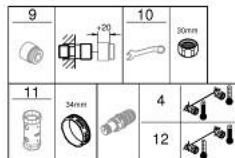

### PRODUCT DESCRIPTION

- Colour: chrome
- wall mounted
- GROHE CoolTouch safety housing
- GROHE LongLife finish
- GROHE SafeStop - safety button at 38°C
- GROHE SafeStop Plus - optional temperature limiter at 43°C included
- GROHE TurboStat - compact cartridge with wax thermoelement
- GROHE ProGrip - with knurl structure
- integrated mixed water shut off
- volume handle with GROHE EcoButton (economy button with individually adjustable economy stop)
- ceramic headpart 1/2", 180°
- shower bottom outlet 1/2"
- built-in non return valves
- dirt strainers
- protected against backflow
- S-unions
- metal escutcheon

### SPARE PARTS

- 1: Shut-off handle (Spare part-nr. 49160000)
- 2: Ceramic headpart 1/2" (Spare part-nr. 45346000)
- 2.1: O-Ring Ø18,2 x Ø1,7 (Spare part-nr. 0392400M)
- 3: retaining ring (Spare part-nr. 47743000)
- 4: Thermostatic compact cartridge 1/2" (Spare part-nr. 47439000)
- 5: Race (Spare part-nr. 47975000)
- 6: Non-return valve (Spare part-nr. 08565000)
- 7: Non-return valve (Spare part-nr. 47189000)
- 7.1: Filter (Spare part-nr. 0726400M)
- 7.2: Non-return valve (Spare part-nr. 08565000)
- 7.3: O-Ring Ø17 x Ø2 (Spare part-nr. 0305500M)
- 8: S-union (Spare part-nr. 12662000)
- 9: Extension 3/4", 20 mm (Spare part-nr. 0713000M)\*
- 10: Special spanner (Spare part-nr. 19377000)\*
- 11: Socket spanner (Spare part-nr. 19332000)\*
- 12: GROHE TurboStat cartridge 1/2" (Spare part-nr. 47175000)\*