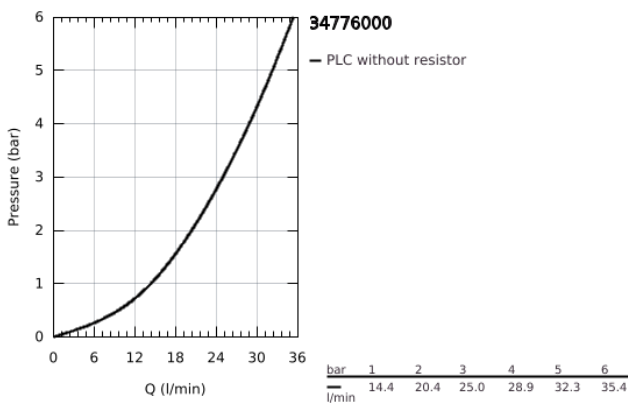

## 34 776 000 GROHTHERM 1000 PERFORMANCE THERMOSTATIC SHOWER MIXER 1/2"

### PRODUCT DESCRIPTION

- Colour: chrome
- wall mounted
- GROHE CoolTouch safety housing
- GROHE LongLife finish
- GROHE SafeStop - safety button at 38°C
- GROHE SafeStop Plus - optional temperature limiter at 43°C included
- GROHE TurboStat - compact cartridge with wax thermoelement
- GROHE ProGrip - with knurl structure
- integrated mixed water shut off
- volume handle with GROHE EcoButton (economy button with individually adjustable economy stop)
- ceramic headpart 1/2", 180°
- shower bottom outlet 1/2"
- built-in non return valves
- dirt strainers
- protected against backflow
- S-unions
- metal escutcheon