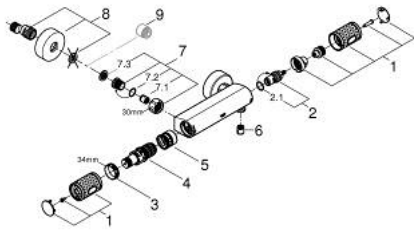

### PRODUCT DESCRIPTION

- Colour: chrome
- wall mounted
- GROHE CoolTouch safety housing
- GROHE LongLife finish
- GROHE SafeStop - safety button at 38°C
- GROHE SafeStop Plus - optional temperature limiter at 43°C included
- GROHE TurboStat - compact cartridge with wax thermoelement
- GROHE ProGrip - with knurl structure
- integrated mixed water shut off
- volume handle with GROHE EcoButton (economy button with individually adjustable economy stop)
- ceramic headpart 1/2", 180°
- shower bottom outlet 1/2"
- built-in non return valves
- dirt strainers
- protected against backflow
- S-unions
- metal escutcheon

### SPARE PARTS

- 1: Shut-off handle (Spare part-nr. 49160000)
- 2: Ceramic headpart 1/2" (Spare part-nr. 45346000)
- 2.1: O-Ring Ø18,2 x Ø1,7 (Spare part-nr. 0392400M)
- 3: retaining ring (Spare part-nr. 47743000)
- 4: Thermostatic compact cartridge 1/2" (Spare part-nr. 47439000)
- 5: Race (Spare part-nr. 47975000)
- 6: Non-return valve (Spare part-nr. 08565000)
- 7: Non-return valve (Spare part-nr. 47189000)
- 7.1: Filter (Spare part-nr. 0726400M)
- 7.2: Non-return valve (Spare part-nr. 08565000)
- 7.3: O-Ring Ø17 x Ø2 (Spare part-nr. 0305500M)
- 8: S-union (Spare part-nr. 12662000)
- 9: Extension 3/4", 20 mm (Spare part-nr. 0713000M)\*
- 10: Special spanner (Spare part-nr. 19377000)\*
- 11: Socket spanner (Spare part-nr. 19332000)\*
- 12: GROHE TurboStat cartridge 1/2" (Spare part-nr. 47175000)\*