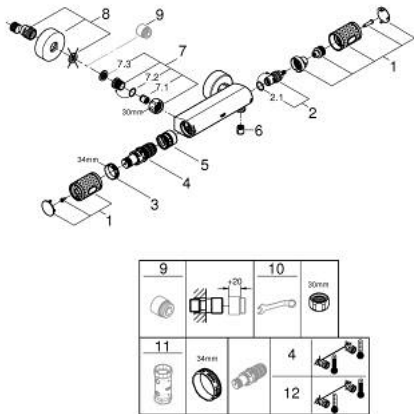

34 776 000 **GROHTHERM 1000 PERFORMANCE THERMOSTATIC SHOWER MIXER 1/2"**

PRODUCT DESCRIPTION

- Tyc: Chrome
- wall mounted
- GROHE CoolTouch safety housing
- GROHE LongLife finish
- GROHE SafeStop safety button at 38°C (calibration required)
- GROHE SafeStop Plus - optional temperature limiter at 43°C included
- GROHE TurboStat - compact cartridge with wax thermoelement
- GROHE ProGrip - with knurl structure
- integrated mixed water shut off
- volume handle with GROHE EcoButton (economy button with individually adjustable economy stop)
- ceramic headpart 1/2", 180°
- shower bottom outlet 1/2"
- built-in non return valves
- dirt strainers
- protected against backflow
- S-unions
- metal escutcheon

34 776 000 **GROHTHERM 1000 PERFORMANCE THERMOSTATIC SHOWER MIXER 1/2"**

SPARE PARTS

- 1: Shut-off handle (Spare part-nr. 49160000)
 - 2: Ceramic headpart 1/2" (Spare part-nr. 45346000)
 - 2.1: O-ring \varnothing 18.2 x \varnothing 1.7 (Spare part-nr. 0392400M)
 - 3: Fitting ring (Spare part-nr. 47743000)
 - 4: Thermostatic compact cartridge 1/2" (Spare part-nr. 47439000)
 - 5: Race (Spare part-nr. 47975000)
 - 6: Non-return valve (Spare part-nr. 08565000)
 - 7: Non-return valve (Spare part-nr. 47189000)
 - 7.1: Dirt strainer (Spare part-nr. 0726400M)
 - 7.2: Non-return valve (Spare part-nr. 08565000)
 - 7.3: O-ring \varnothing 17 x \varnothing 2 (Spare part-nr. 0305500M)
 - 8: S-union (Spare part-nr. 12662000)
 - 9: Extension 3/4", 20 mm (Spare part-nr. 0713000M)*
 - 10: Special spanner (Spare part-nr. 19377000)*
 - 11: Socket spanner (Spare part-nr. 19332000)*
 - 12: GROHE TurboStat cartridge 1/2" (Spare part-nr. 47175000)*
- * Optional accessories