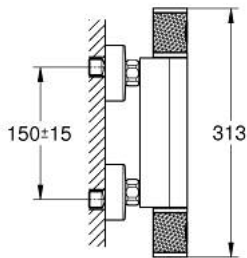

34 776 000 **GROHTHERM 1000 PERFORMANCE THERMOSTATIC SHOWER MIXER 1/2"**

PRODUCT DESCRIPTION

- Tyc: Chrome
- wall mounted
- GROHE CoolTouch safety housing
- GROHE LongLife finish
- GROHE SafeStop safety button at 38°C (calibration required)
- GROHE SafeStop Plus - optional temperature limiter at 43°C included
- GROHE TurboStat - compact cartridge with wax thermoelement
- GROHE ProGrip - with knurl structure
- integrated mixed water shut off
- volume handle with GROHE EcoButton (economy button with individually adjustable economy stop)
- ceramic headpart 1/2", 180°
- shower bottom outlet 1/2"
- built-in non return valves
- dirt strainers
- protected against backflow
- S-unions
- metal escutcheon

34 776 000 **GROHTHERM 1000 PERFORMANCE THERMOSTATIC SHOWER MIXER 1/2"**

SPARE PARTS

- 1: Shut-off handle (Spare part-nr. 49160000)
 - 2: Ceramic headpart 1/2" (Spare part-nr. 45346000)
 - 2.1: O-ring \varnothing 18.2 x \varnothing 1.7 (Spare part-nr. 0392400M)
 - 3: Fitting ring (Spare part-nr. 47743000)
 - 4: Thermostatic compact cartridge 1/2" (Spare part-nr. 47439000)
 - 5: Race (Spare part-nr. 47975000)
 - 6: Non-return valve (Spare part-nr. 08565000)
 - 7: Non-return valve (Spare part-nr. 47189000)
 - 7.1: Dirt strainer (Spare part-nr. 0726400M)
 - 7.2: Non-return valve (Spare part-nr. 08565000)
 - 7.3: O-ring \varnothing 17 x \varnothing 2 (Spare part-nr. 0305500M)
 - 8: S-union (Spare part-nr. 12662000)
 - 9: Extension 3/4", 20 mm (Spare part-nr. 0713000M)*
 - 10: Special spanner (Spare part-nr. 19377000)*
 - 11: Socket spanner (Spare part-nr. 19332000)*
 - 12: GROHE TurboStat cartridge 1/2" (Spare part-nr. 47175000)*
- * Optional accessories