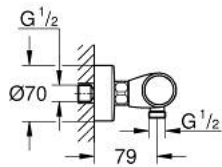

34 776 000 **GROHTHERM 1000 PERFORMANCE THERMOSTATIC SHOWER MIXER 1/2"**

PRODUCT DESCRIPTION

- Tyc: Chrome
- wall mounted
- GROHE CoolTouch safety housing
- GROHE LongLife finish
- GROHE SafeStop safety button at 38°C (calibration required)
- GROHE SafeStop Plus - optional temperature limiter at 43°C included
- GROHE TurboStat - compact cartridge with wax thermoelement
- GROHE ProGrip - with knurl structure
- integrated mixed water shut off
- volume handle with GROHE EcoButton (economy button with individually adjustable economy stop)
- ceramic headpart 1/2", 180°
- shower bottom outlet 1/2"
- built-in non return valves
- dirt strainers
- protected against backflow
- S-unions
- metal escutcheon

34 776 000 **GROHTHERM 1000 PERFORMANCE THERMOSTATIC SHOWER MIXER 1/2"**

SPARE PARTS

- 1: Shut-off handle (Spare part-nr. 49160000)
 - 2: Ceramic headpart 1/2" (Spare part-nr. 45346000)
 - 2.1: O-ring \varnothing 18.2 x \varnothing 1.7 (Spare part-nr. 0392400M)
 - 3: Fitting ring (Spare part-nr. 47743000)
 - 4: Thermostatic compact cartridge 1/2" (Spare part-nr. 47439000)
 - 5: Race (Spare part-nr. 47975000)
 - 6: Non-return valve (Spare part-nr. 08565000)
 - 7: Non-return valve (Spare part-nr. 47189000)
 - 7.1: Dirt strainer (Spare part-nr. 0726400M)
 - 7.2: Non-return valve (Spare part-nr. 08565000)
 - 7.3: O-ring \varnothing 17 x \varnothing 2 (Spare part-nr. 0305500M)
 - 8: S-union (Spare part-nr. 12662000)
 - 9: Extension 3/4", 20 mm (Spare part-nr. 0713000M)*
 - 10: Special spanner (Spare part-nr. 19377000)*
 - 11: Socket spanner (Spare part-nr. 19332000)*
 - 12: GROHE TurboStat cartridge 1/2" (Spare part-nr. 47175000)*
- * Optional accessories