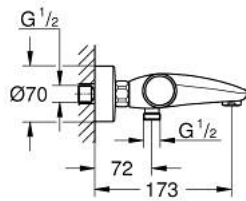

34 779 000 GROHTHERM 1000 PERFORMANCE THERMOSTATIC BATH MIXER 1/2"

PRODUCT DESCRIPTION

- Colour: chrome
- wall mounted
- GROHE CoolTouch safety housing
- GROHE LongLife finish
- GROHE SafeStop - safety button at 38°C
- GROHE SafeStop Plus - optional temperature limiter at 43°C included
- GROHE TurboStat - compact cartridge with wax thermoelement
- GROHE ProGrip - with knurl structure
- integrated mixed water shut off
- GROHE AquaDimmer with multiple function:
 - integrated GROHE EcoButton (economy button with economy stop for shower)
 - flow control
 - diverter: bath/shower
 - shower bottom outlet 1/2"
 - mousseur
 - built-in non return valves
 - dirt strainers
 - protected against backflow
 - S-unions
 - metal escutcheon
 - GROHE EcoJoy - less water, perfect flow

34 779 000 **GROHTHERM 1000 PERFORMANCE THERMOSTATIC BATH MIXER 1/2"**

SPARE PARTS

- 1: Shut-off handle (Spare part-nr. 49162000)
- 2: Temperature limiter (Spare part-nr. 47977000)
- 3: Aquadimmer (Spare part-nr. 12433000)
- 4: Water flow (Spare part-nr. 47751000)
- 5: Shut-off handle (Spare part-nr. 49160000)
- 6: retaining ring (Spare part-nr. 47743000)
- 7: Thermostatic compact cartridge 1/2" (Spare part-nr. 47439000)
- 8: Race (Spare part-nr. 47975000)
- 9: Mousseur (Spare part-nr. 13952000)
- 10: Non-return valve (Spare part-nr. 08565000)
- 11: Non-return valve (Spare part-nr. 47189000)
- 11.1: Filter (Spare part-nr. 0726400M)
- 11.2: Non-return valve (Spare part-nr. 08565000)
- 11.3: O-Ring Ø17 x Ø2 (Spare part-nr. 0305500M)
- 12: S-union (Spare part-nr. 12662000)
- 13: Extension 3/4", 20 mm (Spare part-nr. 0713000M)*
- 14: Special spanner (Spare part-nr. 19377000)*
- 15: Socket spanner (Spare part-nr. 19332000)*
- 16: GROHE TurboStat cartridge 1/2" (Spare part-nr. 47175000)*