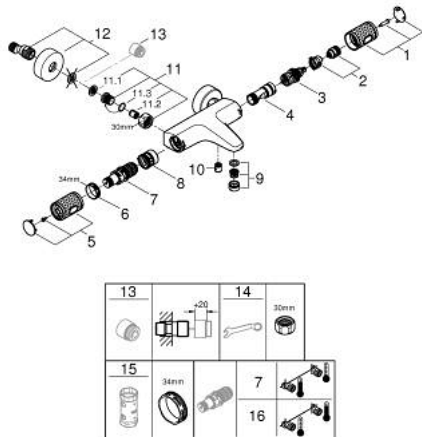

34 779 000 GROHTHERM 1000 PERFORMANCE THERMOSTATIC BATH MIXER 1/2"

PRODUCT DESCRIPTION

- Colour: chrome
- wall mounted
- GROHE CoolTouch safety housing
- GROHE LongLife finish
- GROHE SafeStop - safety button at 38°C
- GROHE SafeStop Plus - optional temperature limiter at 43°C included
- GROHE TurboStat - compact cartridge with wax thermoelement
- GROHE ProGrip - with knurl structure
- integrated mixed water shut off
- GROHE AquaDimmer with multiple function:
 - integrated GROHE EcoButton (economy button with economy stop for shower)
 - flow control
 - diverter: bath/shower
 - shower bottom outlet 1/2"
 - mousseur
 - built-in non return valves
 - dirt strainers
 - protected against backflow
 - S-unions
 - metal escutcheon
 - GROHE EcoJoy - less water, perfect flow

34 779 000 **GROHTHERM 1000 PERFORMANCE THERMOSTATIC BATH MIXER 1/2"**

SPARE PARTS

- 1: Shut-off handle (Spare part-nr. 49162000)
- 2: Temperature limiter (Spare part-nr. 47977000)
- 3: Aquadimmer (Spare part-nr. 12433000)
- 4: Water flow (Spare part-nr. 47751000)
- 5: Shut-off handle (Spare part-nr. 49160000)
- 6: retaining ring (Spare part-nr. 47743000)
- 7: Thermostatic compact cartridge 1/2" (Spare part-nr. 47439000)
- 8: Race (Spare part-nr. 47975000)
- 9: Mousseur (Spare part-nr. 13952000)
- 10: Non-return valve (Spare part-nr. 08565000)
- 11: Non-return valve (Spare part-nr. 47189000)
- 11.1: Filter (Spare part-nr. 0726400M)
- 11.2: Non-return valve (Spare part-nr. 08565000)
- 11.3: O-Ring Ø17 x Ø2 (Spare part-nr. 0305500M)
- 12: S-union (Spare part-nr. 12662000)
- 13: Extension 3/4", 20 mm (Spare part-nr. 0713000M)*
- 14: Special spanner (Spare part-nr. 19377000)*
- 15: Socket spanner (Spare part-nr. 19332000)*
- 16: GROHE TurboStat cartridge 1/2" (Spare part-nr. 47175000)*