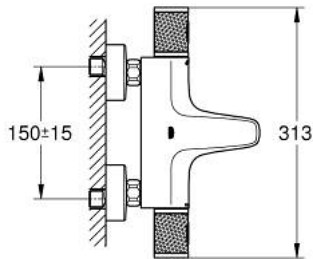

34 779 000 GROHTHERM 1000 PERFORMANCE THERMOSTATIC BATH MIXER 1/2"

PRODUCT DESCRIPTION

- Colour: chrome
- wall mounted
- GROHE CoolTouch safety housing
- GROHE LongLife finish
- GROHE SafeStop - safety button at 38°C
- GROHE SafeStop Plus - optional temperature limiter at 43°C included
- GROHE TurboStat - compact cartridge with wax thermoelement
- GROHE ProGrip - with knurl structure
- integrated mixed water shut off
- GROHE AquaDimmer with multiple function:
 - integrated GROHE EcoButton (economy button with economy stop for shower)
 - flow control
 - diverter: bath/shower
 - shower bottom outlet 1/2"
 - mousseur
 - built-in non return valves
 - dirt strainers
 - protected against backflow
 - S-unions
 - metal escutcheon
 - GROHE EcoJoy - less water, perfect flow

34 779 000 **GROHTHERM 1000 PERFORMANCE THERMOSTATIC BATH MIXER 1/2"**

SPARE PARTS

- 1: Shut-off handle (Spare part-nr. 49162000)
- 2: Temperature limiter (Spare part-nr. 47977000)
- 3: Aquadimmer (Spare part-nr. 12433000)
- 4: Water flow (Spare part-nr. 47751000)
- 5: Shut-off handle (Spare part-nr. 49160000)
- 6: retaining ring (Spare part-nr. 47743000)
- 7: Thermostatic compact cartridge 1/2" (Spare part-nr. 47439000)
- 8: Race (Spare part-nr. 47975000)
- 9: Mousseur (Spare part-nr. 13952000)
- 10: Non-return valve (Spare part-nr. 08565000)
- 11: Non-return valve (Spare part-nr. 47189000)
- 11.1: Filter (Spare part-nr. 0726400M)
- 11.2: Non-return valve (Spare part-nr. 08565000)
- 11.3: O-Ring Ø17 x Ø2 (Spare part-nr. 0305500M)
- 12: S-union (Spare part-nr. 12662000)
- 13: Extension 3/4", 20 mm (Spare part-nr. 0713000M)*
- 14: Special spanner (Spare part-nr. 19377000)*
- 15: Socket spanner (Spare part-nr. 19332000)*
- 16: GROHE TurboStat cartridge 1/2" (Spare part-nr. 47175000)*