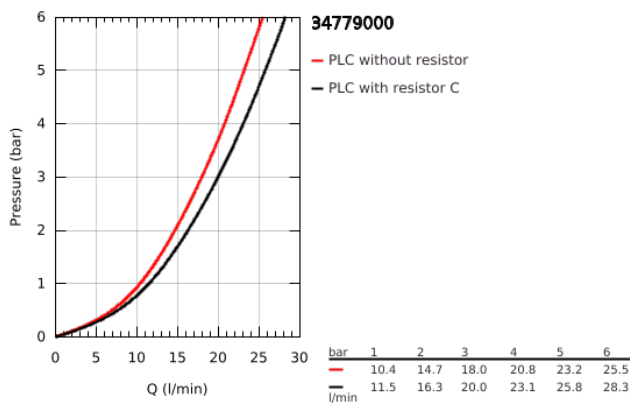

34 779 000 GROHTHERM 1000 PERFORMANCE THERMOSTATIC BATH MIXER 1/2"

PRODUCT DESCRIPTION

- Colour: chrome
- wall mounted
- GROHE CoolTouch safety housing
- GROHE LongLife finish
- GROHE SafeStop - safety button at 38°C
- GROHE SafeStop Plus - optional temperature limiter at 43°C included
- GROHE TurboStat - compact cartridge with wax thermoelement
- GROHE ProGrip - with knurl structure
- integrated mixed water shut off
- GROHE AquaDimmer with multiple function:
 - integrated GROHE EcoButton (economy button with economy stop for shower)
 - flow control
 - diverter: bath/shower
 - shower bottom outlet 1/2"
 - mousseur
 - built-in non return valves
 - dirt strainers
 - protected against backflow
 - S-unions
 - metal escutcheon
 - GROHE EcoJoy - less water, perfect flow

34 779 000 **GROHTHERM 1000 PERFORMANCE THERMOSTATIC BATH MIXER 1/2"**

SPARE PARTS

- 1: Shut-off handle (Spare part-nr. 49162000)
- 2: Temperature limiter (Spare part-nr. 47977000)
- 3: Aquadimmer (Spare part-nr. 12433000)
- 4: Water flow (Spare part-nr. 47751000)
- 5: Shut-off handle (Spare part-nr. 49160000)
- 6: retaining ring (Spare part-nr. 47743000)
- 7: Thermostatic compact cartridge 1/2" (Spare part-nr. 47439000)
- 8: Race (Spare part-nr. 47975000)
- 9: Mousseur (Spare part-nr. 13952000)
- 10: Non-return valve (Spare part-nr. 08565000)
- 11: Non-return valve (Spare part-nr. 47189000)
- 11.1: Filter (Spare part-nr. 0726400M)
- 11.2: Non-return valve (Spare part-nr. 08565000)
- 11.3: O-Ring Ø17 x Ø2 (Spare part-nr. 0305500M)
- 12: S-union (Spare part-nr. 12662000)
- 13: Extension 3/4", 20 mm (Spare part-nr. 0713000M)*
- 14: Special spanner (Spare part-nr. 19377000)*
- 15: Socket spanner (Spare part-nr. 19332000)*
- 16: GROHE TurboStat cartridge 1/2" (Spare part-nr. 47175000)*