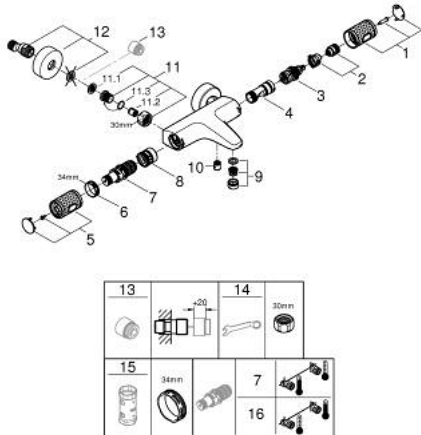

34 779 000 GROHTHERM 1000 PERFORMANCE THERMOSTATIC BATH MIXER 1/2"

PRODUCT DESCRIPTION

- Түс: Chrome
- wall mounted
- GROHE CoolTouch safety housing
- GROHE LongLife finish
- GROHE SafeStop safety button at 38°C (calibration required)
- GROHE SafeStop Plus - optional temperature limiter at 43°C included
- GROHE TurboStat - compact cartridge with wax thermostatic element
- GROHE ProGrip - with knurl structure
- integrated mixed water shut off
- GROHE AquaDimmer with multiple function:
- integrated GROHE EcoButton (economy button with economy stop for shower)
- flow control
- переключатель: ванна/душ
- shower bottom outlet 1/2"
- mousseur
- built-in non return valves
- dirt strainers
- protected against backflow
- S-unions
- metal escutcheon
- GROHE EcoJoy - Less water, perfect flow

34 779 000 GROHTHERM 1000 PERFORMANCE THERMOSTATIC BATH MIXER 1/2"

SPARE PARTS

- 1: Shut-off handle (Spare part-nr. 49162000)
- 2: Stop (Spare part-nr. 47977000)
- 3: Aquadimmer (Spare part-nr. 12433000)
- 4: Water flow (Spare part-nr. 47751000)
- 5: Shut-off handle (Spare part-nr. 49160000)
- 6: Fitting ring (Spare part-nr. 47743000)
- 7: Thermostatic compact cartridge 1/2" (Spare part-nr. 47439000)
- 8: Race (Spare part-nr. 47975000)
- 9: Mousseur (Spare part-nr. 13952000)
- 10: Non-return valve (Spare part-nr. 08565000)
- 11: Non-return valve (Spare part-nr. 47189000)
- 11.1: Dirt strainer (Spare part-nr. 0726400M)
- 11.2: Non-return valve (Spare part-nr. 08565000)
- 11.3: O-ring $\varnothing 17 \times \varnothing 2$ (Spare part-nr. 0305500M)
- 12: S-union (Spare part-nr. 12662000)
- 13: Extension 3/4", 20 mm (Spare part-nr. 0713000M)*
- 14: Special spanner (Spare part-nr. 19377000)*
- 15: Socket spanner (Spare part-nr. 19332000)*
- 16: GROHE TurboStat cartridge 1/2" (Spare part-nr. 47175000)*