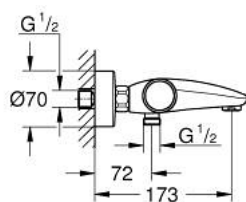

34 779 000 GROHTHERM 1000 PERFORMANCE THERMOSTATIC BATH MIXER 1/2"

PRODUCT DESCRIPTION

- Түс: Chrome
- wall mounted
- GROHE CoolTouch safety housing
- GROHE LongLife finish
- GROHE SafeStop safety button at 38°C (calibration required)
- GROHE SafeStop Plus - optional temperature limiter at 43°C included
- GROHE TurboStat - compact cartridge with wax thermostatic element
- GROHE ProGrip - with knurl structure
- integrated mixed water shut off
- GROHE AquaDimmer with multiple function:
- integrated GROHE EcoButton (economy button with economy stop for shower)
- flow control
- переключатель: ванна/душ
- shower bottom outlet 1/2"
- mousseur
- built-in non return valves
- dirt strainers
- protected against backflow
- S-unions
- metal escutcheon
- GROHE EcoJoy - Less water, perfect flow

34 779 000 GROHTHERM 1000 PERFORMANCE THERMOSTATIC BATH MIXER 1/2"

SPARE PARTS

- 1: Shut-off handle (Spare part-nr. 49162000)
- 2: Stop (Spare part-nr. 47977000)
- 3: Aquadimmer (Spare part-nr. 12433000)
- 4: Water flow (Spare part-nr. 47751000)
- 5: Shut-off handle (Spare part-nr. 49160000)
- 6: Fitting ring (Spare part-nr. 47743000)
- 7: Thermostatic compact cartridge 1/2" (Spare part-nr. 47439000)
- 8: Race (Spare part-nr. 47975000)
- 9: Mousseur (Spare part-nr. 13952000)
- 10: Non-return valve (Spare part-nr. 08565000)
- 11: Non-return valve (Spare part-nr. 47189000)
- 11.1: Dirt strainer (Spare part-nr. 0726400M)
- 11.2: Non-return valve (Spare part-nr. 08565000)
- 11.3: O-ring $\varnothing 17 \times \varnothing 2$ (Spare part-nr. 0305500M)
- 12: S-union (Spare part-nr. 12662000)
- 13: Extension 3/4", 20 mm (Spare part-nr. 0713000M)*
- 14: Special spanner (Spare part-nr. 19377000)*
- 15: Socket spanner (Spare part-nr. 19332000)*
- 16: GROHE TurboStat cartridge 1/2" (Spare part-nr. 47175000)*