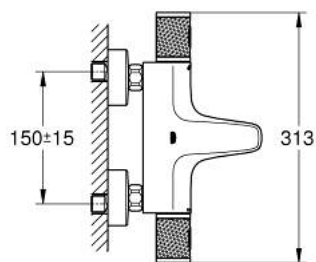

34 779 000 GROHTHERM 1000 PERFORMANCE THERMOSTATIC BATH MIXER 1/2"

PRODUCT DESCRIPTION

- Түс: Chrome
- wall mounted
- GROHE CoolTouch safety housing
- GROHE LongLife finish
- GROHE SafeStop safety button at 38°C (calibration required)
- GROHE SafeStop Plus - optional temperature limiter at 43°C included
- GROHE TurboStat - compact cartridge with wax thermostatic element
- GROHE ProGrip - with knurl structure
- integrated mixed water shut off
- GROHE AquaDimmer with multiple function:
- integrated GROHE EcoButton (economy button with economy stop for shower)
- flow control
- переключатель: ванна/душ
- shower bottom outlet 1/2"
- mousseur
- built-in non return valves
- dirt strainers
- protected against backflow
- S-unions
- metal escutcheon
- GROHE EcoJoy - Less water, perfect flow

34 779 000 GROHTHERM 1000 PERFORMANCE THERMOSTATIC BATH MIXER 1/2"

SPARE PARTS

- 1: Shut-off handle (Spare part-nr. 49162000)
- 2: Stop (Spare part-nr. 47977000)
- 3: Aquadimmer (Spare part-nr. 12433000)
- 4: Water flow (Spare part-nr. 47751000)
- 5: Shut-off handle (Spare part-nr. 49160000)
- 6: Fitting ring (Spare part-nr. 47743000)
- 7: Thermostatic compact cartridge 1/2" (Spare part-nr. 47439000)
- 8: Race (Spare part-nr. 47975000)
- 9: Mousseur (Spare part-nr. 13952000)
- 10: Non-return valve (Spare part-nr. 08565000)
- 11: Non-return valve (Spare part-nr. 47189000)
- 11.1: Dirt strainer (Spare part-nr. 0726400M)
- 11.2: Non-return valve (Spare part-nr. 08565000)
- 11.3: O-ring $\varnothing 17 \times \varnothing 2$ (Spare part-nr. 0305500M)
- 12: S-union (Spare part-nr. 12662000)
- 13: Extension 3/4", 20 mm (Spare part-nr. 0713000M)*
- 14: Special spanner (Spare part-nr. 19377000)*
- 15: Socket spanner (Spare part-nr. 19332000)*
- 16: GROHE TurboStat cartridge 1/2" (Spare part-nr. 47175000)*