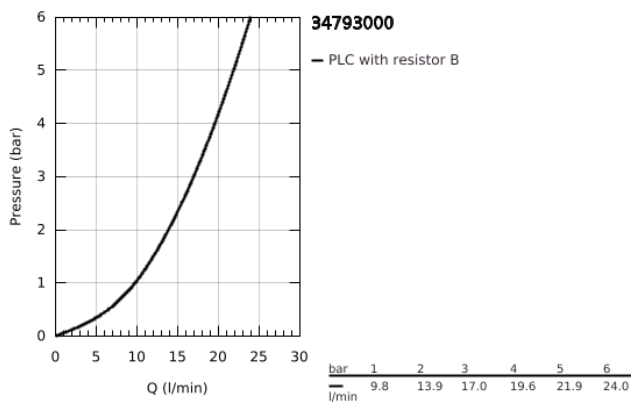

34 793 000 GROHTHERM 500 THERMOSTATIC SHOWER MIXER 1/2"

PRODUCT DESCRIPTION

- Colour: chrome
- wall mounted
- GROHE LongLife finish
- GROHE SafeStop - safety button at 38°C
- GROHE SafeStop Plus - optional temperature limiter at 43°C included
- GROHE thermostatic cartridge with wax thermoelement
- integrated mixed water shut off
- volume handle with FlowControl Button
- headpart 90°
- shower bottom outlet 1/2"
- built-in non return valves
- dirt strainers
- protected against backflow
- S-unions
- metal escutcheon
- professional exclusive

34 793 000 GROHTHERM 500 THERMOSTATIC SHOWER MIXER 1/2"

SPARE PARTS

- 1: Temperature control handle (Spare part-nr. 49178000)
- 2: Thermostatic compact cartridge 1/2" (Spare part-nr. 49175000)
- 3: Headpart 1/2" (Spare part-nr. 49174000)
- 4: Non-return valve (Spare part-nr. 08565000)
- 5: Connection nipple (Spare part-nr. 49179000)
- 5.1: O-Ring $\varnothing 17 \times \varnothing 2$ (Spare part-nr. 0305500M)
- 5.2: Filter (Spare part-nr. 0726400M)
- 6: S-union (Spare part-nr. 12075000)
- 6.1: Seal (Spare part-nr. 0138600M)
- 6.2: Escutcheon (Spare part-nr. 0221000M)
- 7: Extension 3/4", 20 mm (Spare part-nr. 0713000M)*
- 8: Special spanner (Spare part-nr. 19377000)*
- 9: Socket spanner (Spare part-nr. 49059000)*