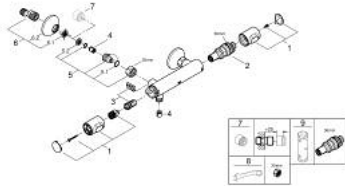

34 793 000 GROHTHERM 500 THERMOSTATIC SHOWER MIXER 1/2"

PRODUCT DESCRIPTION

- Colour: chrome
- wall mounted
- GROHE LongLife finish
- GROHE SafeStop - safety button at 38°C
- GROHE SafeStop Plus - optional temperature limiter at 43°C included
- GROHE thermostatic cartridge with wax thermoelement
- integrated mixed water shut off
- volume handle with FlowControl Button
- headpart 90°
- shower bottom outlet 1/2"
- built-in non return valves
- dirt strainers
- protected against backflow
- S-unions
- metal escutcheon
- professional exclusive

34 793 000 GROHTHERM 500 THERMOSTATIC SHOWER MIXER 1/2"

SPARE PARTS

- 1: Temperature control handle (Spare part-nr. 49178000)
- 2: Thermostatic compact cartridge 1/2" (Spare part-nr. 49175000)
- 3: Headpart 1/2" (Spare part-nr. 49174000)
- 4: Non-return valve (Spare part-nr. 08565000)
- 5: Connection nipple (Spare part-nr. 49179000)
- 5.1: O-Ring $\varnothing 17 \times \varnothing 2$ (Spare part-nr. 0305500M)
- 5.2: Filter (Spare part-nr. 0726400M)
- 6: S-union (Spare part-nr. 12075000)
- 6.1: Seal (Spare part-nr. 0138600M)
- 6.2: Escutcheon (Spare part-nr. 0221000M)
- 7: Extension 3/4", 20 mm (Spare part-nr. 0713000M)*
- 8: Special spanner (Spare part-nr. 19377000)*
- 9: Socket spanner (Spare part-nr. 49059000)*