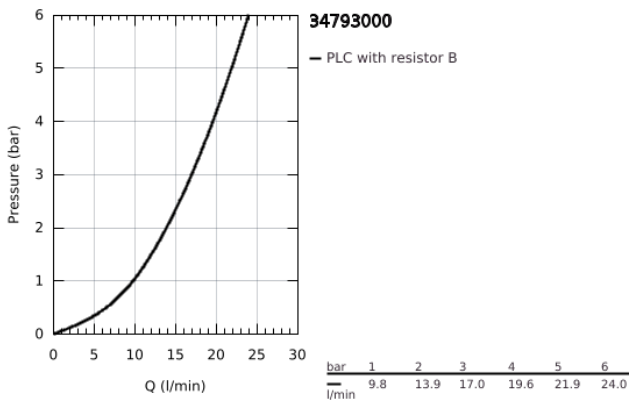

34 793 000 **GROHTHERM 500 THERMOSTATIC SHOWER MIXER 1/2"**

PRODUCT DESCRIPTION

- Colour: chrome
- wall mounted
- GROHE LongLife finish
- GROHE SafeStop - safety button at 38°C
- GROHE SafeStop Plus - optional temperature limiter at 43°C included
- GROHE thermostatic cartridge with wax thermoelement
- integrated mixed water shut off
- volume handle with GROHE EcoButton
- headpart 90°
- shower bottom outlet 1/2"
- built-in non return valves
- dirt strainers
- protected against backflow
- S-unions
- metal escutcheon
- professional exclusive

34 793 000 GROHTHERM 500 THERMOSTATIC SHOWER MIXER 1/2"

SPARE PARTS

- 1: Temperature control handle (Spare part-nr. 49178000)
- 2: Thermostatic compact cartridge 1/2" (Spare part-nr. 49175000)
- 3: Headpart 1/2" (Spare part-nr. 49174000)
- 4: Non-return valve (Spare part-nr. 08565000)
- 5: Connection nipple (Spare part-nr. 49179000)
- 5.1: O-Ring $\varnothing 17 \times \varnothing 2$ (Spare part-nr. 0305500M)
- 5.2: Filter (Spare part-nr. 0726400M)
- 6: S-union (Spare part-nr. 12075000)
- 6.1: Seal (Spare part-nr. 0138600M)
- 6.2: Escutcheon (Spare part-nr. 0221000M)
- 7: Extension 3/4", 20 mm (Spare part-nr. 0713000M)*
- 8: Special spanner (Spare part-nr. 19377000)*
- 9: Socket spanner (Spare part-nr. 49059000)*