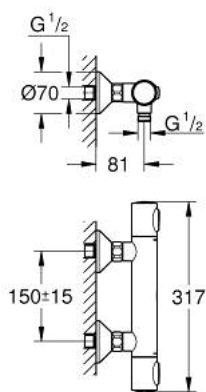

34 793 000 GROHTHERM 500 THERMOSTATIC SHOWER MIXER 1/2"

PRODUCT DESCRIPTION

- Colour: chrome
- wall mounted
- GROHE LongLife finish
- GROHE SafeStop - safety button at 38°C
- GROHE SafeStop Plus - optional temperature limiter at 43°C included
- GROHE thermostatic cartridge with wax thermoelement
- integrated mixed water shut off
- volume handle with FlowControl Button
- headpart 90°
- shower bottom outlet 1/2"
- built-in non return valves
- dirt strainers
- protected against backflow
- S-unions
- metal escutcheon
- professional exclusive

34 793 000 GROHTHERM 500 THERMOSTATIC SHOWER MIXER 1/2"

SPARE PARTS

- 1: Temperature control handle (Spare part-nr. 49178000)
- 2: Thermostatic compact cartridge 1/2" (Spare part-nr. 49175000)
- 3: Headpart 1/2" (Spare part-nr. 49174000)
- 4: Non-return valve (Spare part-nr. 08565000)
- 5: Connection nipple (Spare part-nr. 49179000)
- 5.1: O-Ring $\varnothing 17 \times \varnothing 2$ (Spare part-nr. 0305500M)
- 5.2: Filter (Spare part-nr. 0726400M)
- 6: S-union (Spare part-nr. 12075000)
- 6.1: Seal (Spare part-nr. 0138600M)
- 6.2: Escutcheon (Spare part-nr. 0221000M)
- 7: Extension 3/4", 20 mm (Spare part-nr. 0713000M)*
- 8: Special spanner (Spare part-nr. 19377000)*
- 9: Socket spanner (Spare part-nr. 49059000)*