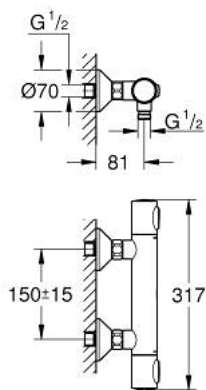

34 793 000 **GROHTHERM 500 THERMOSTATIC SHOWER MIXER 1/2"**

PRODUCT DESCRIPTION

- Colour: chrome
- wall mounted
- GROHE LongLife finish
- GROHE SafeStop - safety button at 38°C
- GROHE SafeStop Plus - optional temperature limiter at 43°C included
- GROHE thermostatic cartridge with wax thermoelement
- integrated mixed water shut off
- volume handle with GROHE EcoButton
- headpart 90°
- shower bottom outlet 1/2"
- built-in non return valves
- dirt strainers
- protected against backflow
- S-unions
- metal escutcheon
- professional exclusive

34 793 000 GROHTHERM 500 THERMOSTATIC SHOWER MIXER 1/2"

SPARE PARTS

- 1: Temperature control handle (Spare part-nr. 49178000)
- 2: Thermostatic compact cartridge 1/2" (Spare part-nr. 49175000)
- 3: Headpart 1/2" (Spare part-nr. 49174000)
- 4: Non-return valve (Spare part-nr. 08565000)
- 5: Connection nipple (Spare part-nr. 49179000)
- 5.1: O-Ring $\varnothing 17 \times \varnothing 2$ (Spare part-nr. 0305500M)
- 5.2: Filter (Spare part-nr. 0726400M)
- 6: S-union (Spare part-nr. 12075000)
- 6.1: Seal (Spare part-nr. 0138600M)
- 6.2: Escutcheon (Spare part-nr. 0221000M)
- 7: Extension 3/4", 20 mm (Spare part-nr. 0713000M)*
- 8: Special spanner (Spare part-nr. 19377000)*
- 9: Socket spanner (Spare part-nr. 49059000)*