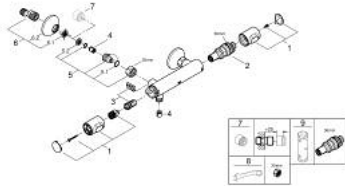

34 793 000 **GROHTHERM 500 THERMOSTATIC SHOWER MIXER 1/2"**

PRODUCT DESCRIPTION

- Colour: chrome
- wall mounted
- GROHE LongLife finish
- GROHE SafeStop - safety button at 38°C
- GROHE SafeStop Plus - optional temperature limiter at 43°C included
- GROHE thermostatic cartridge with wax thermoelement
- integrated mixed water shut off
- volume handle with GROHE EcoButton
- headpart 90°
- shower bottom outlet 1/2"
- built-in non return valves
- dirt strainers
- protected against backflow
- S-unions
- metal escutcheon
- professional exclusive

34 793 000 GROHTHERM 500 THERMOSTATIC SHOWER MIXER 1/2"

SPARE PARTS

- 1: Temperature control handle (Spare part-nr. 49178000)
- 2: Thermostatic compact cartridge 1/2" (Spare part-nr. 49175000)
- 3: Headpart 1/2" (Spare part-nr. 49174000)
- 4: Non-return valve (Spare part-nr. 08565000)
- 5: Connection nipple (Spare part-nr. 49179000)
- 5.1: O-Ring $\varnothing 17 \times \varnothing 2$ (Spare part-nr. 0305500M)
- 5.2: Filter (Spare part-nr. 0726400M)
- 6: S-union (Spare part-nr. 12075000)
- 6.1: Seal (Spare part-nr. 0138600M)
- 6.2: Escutcheon (Spare part-nr. 0221000M)
- 7: Extension 3/4", 20 mm (Spare part-nr. 0713000M)*
- 8: Special spanner (Spare part-nr. 19377000)*
- 9: Socket spanner (Spare part-nr. 49059000)*