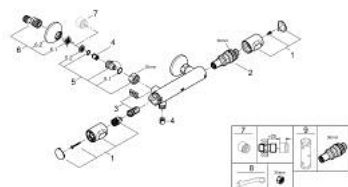

34 793 000 **GROHTHERM 500 THERMOSTATIC SHOWER MIXER 1/2"**

PRODUCT DESCRIPTION

- Tyc: Chrome
- wall mounted
- GROHE LongLife finish
- GROHE SafeStop safety button at 38°C (calibration required)
- GROHE SafeStop Plus - optional temperature limiter at 43°C included
- GROHE thermostatic cartridge with wax thermoelement
- integrated mixed water shut off
- volume handle with GROHE EcoButton
- headpart 90°
- shower bottom outlet 1/2"
- built-in non return valves
- dirt strainers
- protected against backflow
- S-unions
- metal escutcheon
- professional exclusive

34 793 000 GROHTHERM 500 THERMOSTATIC SHOWER MIXER 1/2"

SPARE PARTS

- 1: Temperature control handle (Spare part-nr. 49178000)
 - 2: Thermostatic compact cartridge 1/2" (Spare part-nr. 49175000)
 - 3: Headpart 1/2" (Spare part-nr. 49174000)
 - 4: Non-return valve (Spare part-nr. 08565000)
 - 5: Connection nipple (Spare part-nr. 49179000)
 - 5.1: O-ring $\varnothing 17 \times \varnothing 2$ (Spare part-nr. 0305500M)
 - 5.2: Dirt strainer (Spare part-nr. 0726400M)
 - 6: S-union (Spare part-nr. 12075000)
 - 6.1: Seal (Spare part-nr. 0138600M)
 - 6.2: Escutcheon (Spare part-nr. 0221000M)
 - 7: Extension 3/4", 20 mm (Spare part-nr. 0713000M)*
 - 8: Special spanner (Spare part-nr. 19377000)*
 - 9: Socket spanner (Spare part-nr. 49059000)*
- * Optional accessories