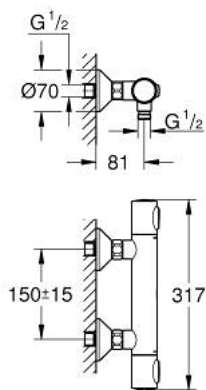

34 793 000 GROHTHERM 500 THERMOSTATIC SHOWER MIXER 1/2"

PRODUCT DESCRIPTION

- Tyc: Chrome
- wall mounted
- GROHE LongLife finish
- GROHE SafeStop safety button at 38°C (calibration required)
- GROHE SafeStop Plus - optional temperature limiter at 43°C included
- GROHE thermostatic cartridge with wax thermoelement
- integrated mixed water shut off
- volume handle with FlowControl Button
- headpart 90°
- shower bottom outlet 1/2"
- built-in non return valves
- dirt strainers
- protected against backflow
- S-unions
- metal escutcheon
- professional exclusive

34 793 000 GROHTHERM 500 THERMOSTATIC SHOWER MIXER 1/2"

SPARE PARTS

- 1: Temperature control handle (Spare part-nr. 49178000)
 - 2: Thermostatic compact cartridge 1/2" (Spare part-nr. 49175000)
 - 3: Headpart 1/2" (Spare part-nr. 49174000)
 - 4: Non-return valve (Spare part-nr. 08565000)
 - 5: Connection nipple (Spare part-nr. 49179000)
 - 5.1: O-ring $\varnothing 17 \times \varnothing 2$ (Spare part-nr. 0305500M)
 - 5.2: Dirt strainer (Spare part-nr. 0726400M)
 - 6: S-union (Spare part-nr. 12075000)
 - 6.1: Seal (Spare part-nr. 0138600M)
 - 6.2: Escutcheon (Spare part-nr. 0221000M)
 - 7: Extension 3/4", 20 mm (Spare part-nr. 0713000M)*
 - 8: Special spanner (Spare part-nr. 19377000)*
 - 9: Socket spanner (Spare part-nr. 49059000)*
- * Optional accessories