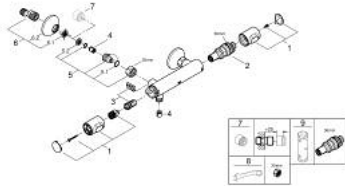

34 793 000 GROHTHERM 500 THERMOSTATIC SHOWER MIXER 1/2"

PRODUCT DESCRIPTION

- Tyc: Chrome
- wall mounted
- GROHE LongLife finish
- GROHE SafeStop safety button at 38°C (calibration required)
- GROHE SafeStop Plus - optional temperature limiter at 43°C included
- GROHE thermostatic cartridge with wax thermoelement
- integrated mixed water shut off
- volume handle with FlowControl Button
- headpart 90°
- shower bottom outlet 1/2"
- built-in non return valves
- dirt strainers
- protected against backflow
- S-unions
- metal escutcheon
- professional exclusive

34 793 000 GROHTHERM 500 THERMOSTATIC SHOWER MIXER 1/2"

SPARE PARTS

- 1: Temperature control handle (Spare part-nr. 49178000)
 - 2: Thermostatic compact cartridge 1/2" (Spare part-nr. 49175000)
 - 3: Headpart 1/2" (Spare part-nr. 49174000)
 - 4: Non-return valve (Spare part-nr. 08565000)
 - 5: Connection nipple (Spare part-nr. 49179000)
 - 5.1: O-ring $\varnothing 17 \times \varnothing 2$ (Spare part-nr. 0305500M)
 - 5.2: Dirt strainer (Spare part-nr. 0726400M)
 - 6: S-union (Spare part-nr. 12075000)
 - 6.1: Seal (Spare part-nr. 0138600M)
 - 6.2: Escutcheon (Spare part-nr. 0221000M)
 - 7: Extension 3/4", 20 mm (Spare part-nr. 0713000M)*
 - 8: Special spanner (Spare part-nr. 19377000)*
 - 9: Socket spanner (Spare part-nr. 49059000)*
- * Optional accessories