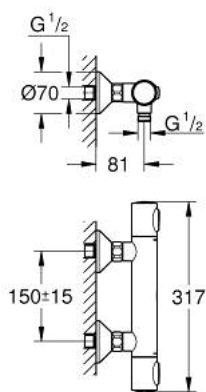

34 793 000 **GROHTHERM 500 THERMOSTATIC SHOWER MIXER 1/2"**

PRODUCT DESCRIPTION

- Tyc: Chrome
- wall mounted
- GROHE LongLife finish
- GROHE SafeStop safety button at 38°C (calibration required)
- GROHE SafeStop Plus - optional temperature limiter at 43°C included
- GROHE thermostatic cartridge with wax thermoelement
- integrated mixed water shut off
- volume handle with GROHE EcoButton
- headpart 90°
- shower bottom outlet 1/2"
- built-in non return valves
- dirt strainers
- protected against backflow
- S-unions
- metal escutcheon
- professional exclusive

34 793 000 GROHTHERM 500 THERMOSTATIC SHOWER MIXER 1/2"

SPARE PARTS

- 1: Temperature control handle (Spare part-nr. 49178000)
 - 2: Thermostatic compact cartridge 1/2" (Spare part-nr. 49175000)
 - 3: Headpart 1/2" (Spare part-nr. 49174000)
 - 4: Non-return valve (Spare part-nr. 08565000)
 - 5: Connection nipple (Spare part-nr. 49179000)
 - 5.1: O-ring $\varnothing 17 \times \varnothing 2$ (Spare part-nr. 0305500M)
 - 5.2: Dirt strainer (Spare part-nr. 0726400M)
 - 6: S-union (Spare part-nr. 12075000)
 - 6.1: Seal (Spare part-nr. 0138600M)
 - 6.2: Escutcheon (Spare part-nr. 0221000M)
 - 7: Extension 3/4", 20 mm (Spare part-nr. 0713000M)*
 - 8: Special spanner (Spare part-nr. 19377000)*
 - 9: Socket spanner (Spare part-nr. 49059000)*
- * Optional accessories