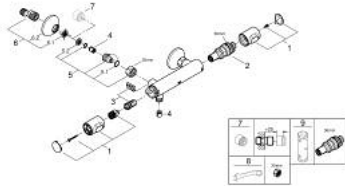

34 793 243 0 GROHTHERM 500 THERMOSTATIC SHOWER MIXER 1/2"

PRODUCT DESCRIPTION

- Colour: matte black
- wall mounted
- GROHE SafeStop - safety button at 38°C
- GROHE SafeStop Plus - optional temperature limiter at 43°C included
- GROHE thermostatic cartridge with wax thermoelement
- integrated mixed water shut off
- volume handle with FlowControl Button
- headpart 90°
- shower bottom outlet 1/2"
- built-in non return valves
- dirt strainers
- protected against backflow
- S-unions
- metal escutcheon
- professional exclusive

34 793 243 0 **GROHTHERM 500 THERMOSTATIC SHOWER MIXER 1/2"**

SPARE PARTS

- 1: Temperature control handle (Spare part-nr. 491782430)
- 2: Thermostatic compact cartridge 1/2" (Spare part-nr. 49175000)
- 3: Headpart 1/2" (Spare part-nr. 49174000)
- 4: Non-return valve (Spare part-nr. 08565000)
- 5: Connection nipple (Spare part-nr. 491792430)
- 5.1: O-Ring $\varnothing 17 \times \varnothing 2$ (Spare part-nr. 0305500M)
- 5.2: Filter (Spare part-nr. 0726400M)
- 6: S-union (Spare part-nr. 120752430)
- 6.1: Seal (Spare part-nr. 0138600M)
- 6.2: Escutcheon (Spare part-nr. 02210243M)
- 7: Extension 3/4", 20 mm (Spare part-nr. 0713000M)*
- 8: Special spanner (Spare part-nr. 19377000)*
- 9: Socket spanner (Spare part-nr. 49059000)*