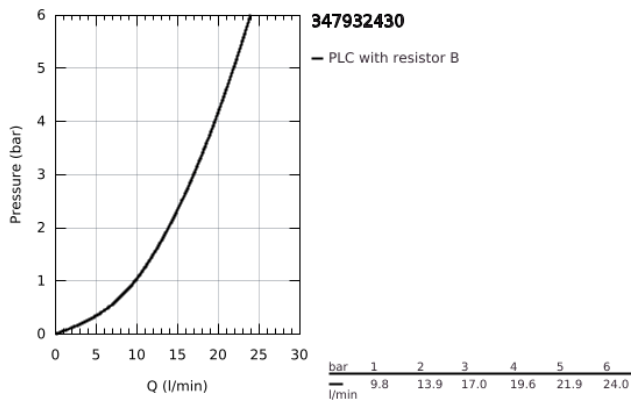

## 34 793 243 0 GROHTHERM 500 THERMOSTATIC SHOWER MIXER 1/2"

### PRODUCT DESCRIPTION

- Colour: matte black
- wall mounted
- GROHE SafeStop - safety button at 38°C
- GROHE SafeStop Plus - optional temperature limiter at 43°C included
- GROHE thermostatic cartridge with wax thermoelement
- integrated mixed water shut off
- volume handle with GROHE EcoButton
- headpart 90°
- shower bottom outlet 1/2"
- built-in non return valves
- dirt strainers
- protected against backflow
- S-unions
- metal escutcheon
- professional exclusive