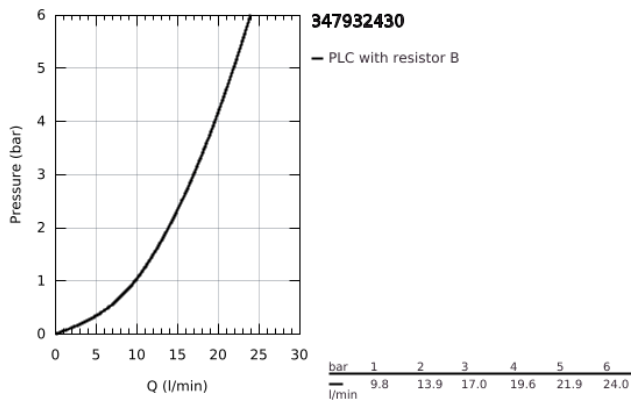

34 793 243 0 GROHTHERM 500 THERMOSTATIC SHOWER MIXER 1/2"

PRODUCT DESCRIPTION

- Colour: matte black
- wall mounted
- GROHE SafeStop - safety button at 38°C
- GROHE SafeStop Plus - optional temperature limiter at 43°C included
- GROHE thermostatic cartridge with wax thermoelement
- integrated mixed water shut off
- volume handle with FlowControl Button
- headpart 90°
- shower bottom outlet 1/2"
- built-in non return valves
- dirt strainers
- protected against backflow
- S-unions
- metal escutcheon
- professional exclusive

34 793 243 0 **GROHTHERM 500 THERMOSTATIC SHOWER MIXER 1/2"**

SPARE PARTS

- 1: Temperature control handle (Spare part-nr. 491782430)
- 2: Thermostatic compact cartridge 1/2" (Spare part-nr. 49175000)
- 3: Headpart 1/2" (Spare part-nr. 49174000)
- 4: Non-return valve (Spare part-nr. 08565000)
- 5: Connection nipple (Spare part-nr. 491792430)
- 5.1: O-Ring $\varnothing 17 \times \varnothing 2$ (Spare part-nr. 0305500M)
- 5.2: Filter (Spare part-nr. 0726400M)
- 6: S-union (Spare part-nr. 120752430)
- 6.1: Seal (Spare part-nr. 0138600M)
- 6.2: Escutcheon (Spare part-nr. 02210243M)
- 7: Extension 3/4", 20 mm (Spare part-nr. 0713000M)*
- 8: Special spanner (Spare part-nr. 19377000)*
- 9: Socket spanner (Spare part-nr. 49059000)*