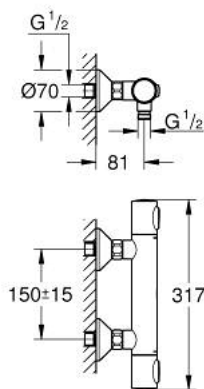

## 34 793 243 0 GROHTHERM 500 THERMOSTATIC SHOWER MIXER 1/2"

### PRODUCT DESCRIPTION

- Colour: matte black
- wall mounted
- GROHE SafeStop - safety button at 38°C
- GROHE SafeStop Plus - optional temperature limiter at 43°C included
- GROHE thermostatic cartridge with wax thermoelement
- integrated mixed water shut off
- volume handle with GROHE EcoButton
- headpart 90°
- shower bottom outlet 1/2"
- built-in non return valves
- dirt strainers
- protected against backflow
- S-unions
- metal escutcheon
- professional exclusive

### SPARE PARTS

- 1: Temperature control handle (Spare part-nr. 491782430)
- 2: Thermostatic compact cartridge 1/2" (Spare part-nr. 49175000)
- 3: Headpart 1/2" (Spare part-nr. 49174000)
- 4: Non-return valve (Spare part-nr. 08565000)
- 5: Connection nipple (Spare part-nr. 491792430)
- 5.1: O-Ring  $\varnothing 17 \times \varnothing 2$  (Spare part-nr. 0305500M)
- 5.2: Filter (Spare part-nr. 0726400M)
- 6: S-union (Spare part-nr. 120752430)
- 6.1: Seal (Spare part-nr. 0138600M)
- 6.2: Escutcheon (Spare part-nr. 02210243M)
- 7: Extension 3/4", 20 mm (Spare part-nr. 0713000M)\*
- 8: Special spanner (Spare part-nr. 19377000)\*
- 9: Socket spanner (Spare part-nr. 49059000)\*