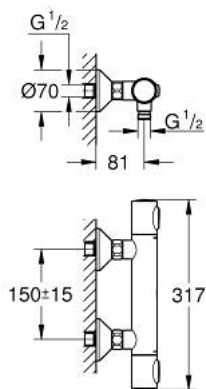

34 793 243 0 GROHTHERM 500 THERMOSTATIC SHOWER MIXER 1/2"

PRODUCT DESCRIPTION

- Colour: matte black
- wall mounted
- GROHE SafeStop - safety button at 38°C
- GROHE SafeStop Plus - optional temperature limiter at 43°C included
- GROHE thermostatic cartridge with wax thermoelement
- integrated mixed water shut off
- volume handle with FlowControl Button
- headpart 90°
- shower bottom outlet 1/2"
- built-in non return valves
- dirt strainers
- protected against backflow
- S-unions
- metal escutcheon
- professional exclusive

34 793 243 0 **GROHTHERM 500 THERMOSTATIC SHOWER MIXER 1/2"**

SPARE PARTS

- 1: Temperature control handle (Spare part-nr. 491782430)
- 2: Thermostatic compact cartridge 1/2" (Spare part-nr. 49175000)
- 3: Headpart 1/2" (Spare part-nr. 49174000)
- 4: Non-return valve (Spare part-nr. 08565000)
- 5: Connection nipple (Spare part-nr. 491792430)
- 5.1: O-Ring $\varnothing 17 \times \varnothing 2$ (Spare part-nr. 0305500M)
- 5.2: Filter (Spare part-nr. 0726400M)
- 6: S-union (Spare part-nr. 120752430)
- 6.1: Seal (Spare part-nr. 0138600M)
- 6.2: Escutcheon (Spare part-nr. 02210243M)
- 7: Extension 3/4", 20 mm (Spare part-nr. 0713000M)*
- 8: Special spanner (Spare part-nr. 19377000)*
- 9: Socket spanner (Spare part-nr. 49059000)*