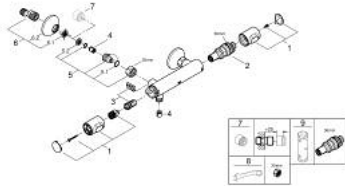

## 34 793 243 0 GROHTHERM 500 THERMOSTATIC SHOWER MIXER 1/2"

### PRODUCT DESCRIPTION

- Colour: matte black
- wall mounted
- GROHE SafeStop - safety button at 38°C
- GROHE SafeStop Plus - optional temperature limiter at 43°C included
- GROHE thermostatic cartridge with wax thermoelement
- integrated mixed water shut off
- volume handle with GROHE EcoButton
- headpart 90°
- shower bottom outlet 1/2"
- built-in non return valves
- dirt strainers
- protected against backflow
- S-unions
- metal escutcheon
- professional exclusive

### SPARE PARTS

- 1: Temperature control handle (Spare part-nr. 491782430)
- 2: Thermostatic compact cartridge 1/2" (Spare part-nr. 49175000)
- 3: Headpart 1/2" (Spare part-nr. 49174000)
- 4: Non-return valve (Spare part-nr. 08565000)
- 5: Connection nipple (Spare part-nr. 491792430)
- 5.1: O-Ring  $\varnothing 17 \times \varnothing 2$  (Spare part-nr. 0305500M)
- 5.2: Filter (Spare part-nr. 0726400M)
- 6: S-union (Spare part-nr. 120752430)
- 6.1: Seal (Spare part-nr. 0138600M)
- 6.2: Escutcheon (Spare part-nr. 02210243M)
- 7: Extension 3/4", 20 mm (Spare part-nr. 0713000M)\*
- 8: Special spanner (Spare part-nr. 19377000)\*
- 9: Socket spanner (Spare part-nr. 49059000)\*