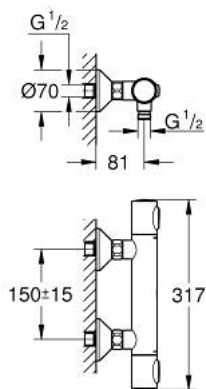

34 793 243 0 **GROHTHERM 500 THERMOSTATIC SHOWER MIXER 1/2"**

PRODUCT DESCRIPTION

- Tyc: matte black
- wall mounted
- GROHE SafeStop safety button at 38°C (calibration required)
- GROHE SafeStop Plus - optional temperature limiter at 43°C included
- GROHE thermostatic cartridge with wax thermoelement
- integrated mixed water shut off
- volume handle with FlowControl Button
- headpart 90°
- shower bottom outlet 1/2"
- built-in non return valves
- dirt strainers
- protected against backflow
- S-unions
- metal escutcheon
- professional exclusive

34 793 243 0 **GROHTHERM 500 THERMOSTATIC SHOWER MIXER 1/2"**

SPARE PARTS

- 1: Temperature control handle (Spare part-nr. 491782430)
- 2: Thermostatic compact cartridge 1/2" (Spare part-nr. 49175000)
- 3: Headpart 1/2" (Spare part-nr. 49174000)
- 4: Non-return valve (Spare part-nr. 08565000)
- 5: Connection nipple (Spare part-nr. 491792430)
- 5.1: O-ring $\varnothing 17 \times \varnothing 2$ (Spare part-nr. 0305500M)
- 5.2: Dirt strainer (Spare part-nr. 0726400M)
- 6: S-union (Spare part-nr. 120752430)
- 6.1: Seal (Spare part-nr. 0138600M)
- 6.2: Escutcheon (Spare part-nr. 02210243M)
- 7: Extension 3/4", 20 mm (Spare part-nr. 0713000M)*
- 8: Special spanner (Spare part-nr. 19377000)*
- 9: Socket spanner (Spare part-nr. 49059000)*