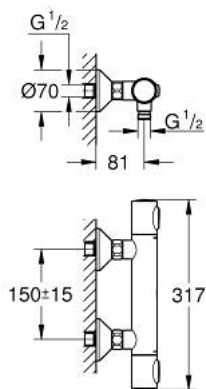

34 793 243 0 GROHTHERM 500 THERMOSTATIC SHOWER MIXER 1/2"

PRODUCT DESCRIPTION

- Tyc: matte black
- wall mounted
- GROHE SafeStop safety button at 38°C (calibration required)
- GROHE SafeStop Plus - optional temperature limiter at 43°C included
- GROHE thermostatic cartridge with wax thermoelement
- integrated mixed water shut off
- volume handle with GROHE EcoButton
- headpart 90°
- shower bottom outlet 1/2"
- built-in non return valves
- dirt strainers
- protected against backflow
- S-unions
- metal escutcheon
- professional exclusive

34 793 243 0 **GROHTHERM 500 THERMOSTATIC SHOWER MIXER 1/2"**

SPARE PARTS

- 1: Temperature control handle (Spare part-nr. 491782430)
- 2: Thermostatic compact cartridge 1/2" (Spare part-nr. 49175000)
- 3: Headpart 1/2" (Spare part-nr. 49174000)
- 4: Non-return valve (Spare part-nr. 08565000)
- 5: Connection nipple (Spare part-nr. 491792430)
- 5.1: O-ring $\varnothing 17 \times \varnothing 2$ (Spare part-nr. 0305500M)
- 5.2: Dirt strainer (Spare part-nr. 0726400M)
- 6: S-union (Spare part-nr. 120752430)
- 6.1: Seal (Spare part-nr. 0138600M)
- 6.2: Escutcheon (Spare part-nr. 02210243M)
- 7: Extension 3/4", 20 mm (Spare part-nr. 0713000M)*
- 8: Special spanner (Spare part-nr. 19377000)*
- 9: Socket spanner (Spare part-nr. 49059000)*