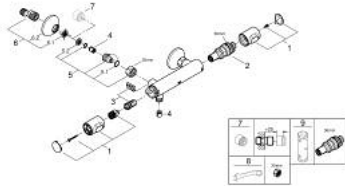

34 793 243 0 GROHTHERM 500 THERMOSTATIC SHOWER MIXER 1/2"

PRODUCT DESCRIPTION

- Tyc: matte black
- wall mounted
- GROHE SafeStop safety button at 38°C (calibration required)
- GROHE SafeStop Plus - optional temperature limiter at 43°C included
- GROHE thermostatic cartridge with wax thermoelement
- integrated mixed water shut off
- volume handle with GROHE EcoButton
- headpart 90°
- shower bottom outlet 1/2"
- built-in non return valves
- dirt strainers
- protected against backflow
- S-unions
- metal escutcheon
- professional exclusive

34 793 243 0 **GROHTHERM 500 THERMOSTATIC SHOWER MIXER 1/2"**

SPARE PARTS

- 1: Temperature control handle (Spare part-nr. 491782430)
- 2: Thermostatic compact cartridge 1/2" (Spare part-nr. 49175000)
- 3: Headpart 1/2" (Spare part-nr. 49174000)
- 4: Non-return valve (Spare part-nr. 08565000)
- 5: Connection nipple (Spare part-nr. 491792430)
- 5.1: O-ring $\varnothing 17 \times \varnothing 2$ (Spare part-nr. 0305500M)
- 5.2: Dirt strainer (Spare part-nr. 0726400M)
- 6: S-union (Spare part-nr. 120752430)
- 6.1: Seal (Spare part-nr. 0138600M)
- 6.2: Escutcheon (Spare part-nr. 02210243M)
- 7: Extension 3/4", 20 mm (Spare part-nr. 0713000M)*
- 8: Special spanner (Spare part-nr. 19377000)*
- 9: Socket spanner (Spare part-nr. 49059000)*