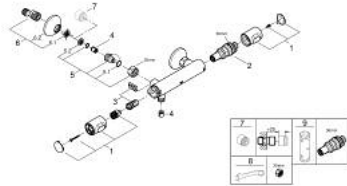

34 793 243 0 **GROHTHERM 500 THERMOSTATIC SHOWER MIXER 1/2"**

PRODUCT DESCRIPTION

- Tyc: matte black
- wall mounted
- GROHE SafeStop safety button at 38°C (calibration required)
- GROHE SafeStop Plus - optional temperature limiter at 43°C included
- GROHE thermostatic cartridge with wax thermoelement
- integrated mixed water shut off
- volume handle with FlowControl Button
- headpart 90°
- shower bottom outlet 1/2"
- built-in non return valves
- dirt strainers
- protected against backflow
- S-unions
- metal escutcheon
- professional exclusive

34 793 243 0 **GROHTHERM 500 THERMOSTATIC SHOWER MIXER 1/2"**

SPARE PARTS

- 1: Temperature control handle (Spare part-nr. 491782430)
- 2: Thermostatic compact cartridge 1/2" (Spare part-nr. 49175000)
- 3: Headpart 1/2" (Spare part-nr. 49174000)
- 4: Non-return valve (Spare part-nr. 08565000)
- 5: Connection nipple (Spare part-nr. 491792430)
- 5.1: O-ring $\varnothing 17 \times \varnothing 2$ (Spare part-nr. 0305500M)
- 5.2: Dirt strainer (Spare part-nr. 0726400M)
- 6: S-union (Spare part-nr. 120752430)
- 6.1: Seal (Spare part-nr. 0138600M)
- 6.2: Escutcheon (Spare part-nr. 02210243M)
- 7: Extension 3/4", 20 mm (Spare part-nr. 0713000M)*
- 8: Special spanner (Spare part-nr. 19377000)*
- 9: Socket spanner (Spare part-nr. 49059000)*