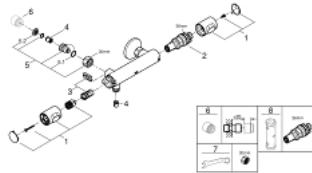

34 794 000 GROHTHERM 500 THERMOSTATIC SHOWER MIXER 1/2"

PRODUCT DESCRIPTION

- Colour: chrome
- wall mounted
- GROHE LongLife finish
- GROHE SafeStop - safety button at 38°C
- GROHE SafeStop Plus - optional temperature limiter at 43°C included
- GROHE thermostatic cartridge with wax thermoelement
- integrated mixed water shut off
- volume handle with GROHE EcoButton
- headpart 90°
- shower bottom outlet 1/2"
- built-in non return valves
- dirt strainers
- protected against backflow
- without unions
- professional exclusive

34 794 000 GROHTHERM 500 THERMOSTATIC SHOWER MIXER 1/2"

SPARE PARTS

- 1: Temperature control handle (Spare part-nr. 49178000)
- 2: Thermostatic compact cartridge 1/2" (Spare part-nr. 49175000)
- 3: Headpart 1/2" (Spare part-nr. 49174000)
- 4: Non-return valve (Spare part-nr. 08565000)
- 5: Connection nipple (Spare part-nr. 49179000)
- 5.1: O-Ring $\varnothing 17 \times \varnothing 2$ (Spare part-nr. 0305500M)
- 5.2: Filter (Spare part-nr. 0726400M)
- 6: Extension 3/4", 20 mm (Spare part-nr. 0713000M)*
- 7: Special spanner (Spare part-nr. 19377000)*
- 8: Socket spanner (Spare part-nr. 49059000)*