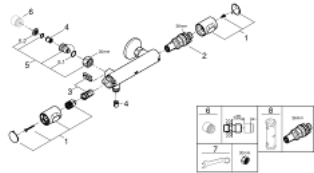

34 794 000 GROHTHERM 500 THERMOSTATIC SHOWER MIXER 1/2"

PRODUCT DESCRIPTION

- Colour: chrome
- wall mounted
- GROHE LongLife finish
- GROHE SafeStop - safety button at 38°C
- GROHE SafeStop Plus - optional temperature limiter at 43°C included
- GROHE thermostatic cartridge with wax thermoelement
- integrated mixed water shut off
- volume handle with FlowControl Button
- headpart 90°
- shower bottom outlet 1/2"
- built-in non return valves
- dirt strainers
- protected against backflow
- without unions
- professional exclusive

34 794 000 GROHTHERM 500 THERMOSTATIC SHOWER MIXER 1/2"

SPARE PARTS

- 1: Temperature control handle (Spare part-nr. 49178000)
- 2: Thermostatic compact cartridge 1/2" (Spare part-nr. 49175000)
- 3: Headpart 1/2" (Spare part-nr. 49174000)
- 4: Non-return valve (Spare part-nr. 08565000)
- 5: Connection nipple (Spare part-nr. 49179000)
- 5.1: O-Ring $\varnothing 17 \times \varnothing 2$ (Spare part-nr. 0305500M)
- 5.2: Filter (Spare part-nr. 0726400M)
- 6: Extension 3/4", 20 mm (Spare part-nr. 0713000M)*
- 7: Special spanner (Spare part-nr. 19377000)*
- 8: Socket spanner (Spare part-nr. 49059000)*