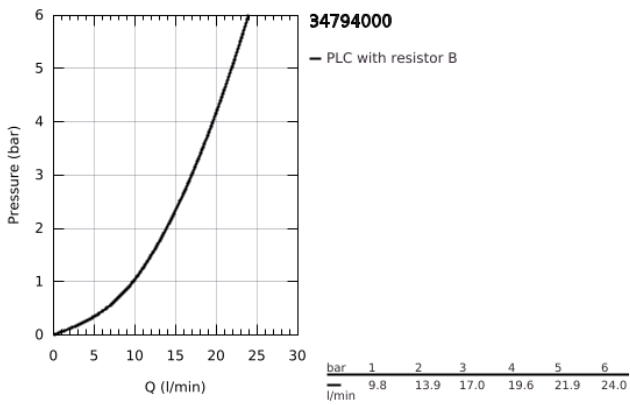

34 794 000 GROHTHERM 500 THERMOSTATIC SHOWER MIXER 1/2"

PRODUCT DESCRIPTION

- Colour: chrome
- wall mounted
- GROHE LongLife finish
- GROHE SafeStop - safety button at 38°C
- GROHE SafeStop Plus - optional temperature limiter at 43°C included
- GROHE thermostatic cartridge with wax thermoelement
- integrated mixed water shut off
- volume handle with FlowControl Button
- headpart 90°
- shower bottom outlet 1/2"
- built-in non return valves
- dirt strainers
- protected against backflow
- without unions
- professional exclusive

34 794 000 GROHTHERM 500 THERMOSTATIC SHOWER MIXER 1/2"

SPARE PARTS

- 1: Temperature control handle (Spare part-nr. 49178000)
- 2: Thermostatic compact cartridge 1/2" (Spare part-nr. 49175000)
- 3: Headpart 1/2" (Spare part-nr. 49174000)
- 4: Non-return valve (Spare part-nr. 08565000)
- 5: Connection nipple (Spare part-nr. 49179000)
- 5.1: O-Ring $\varnothing 17 \times \varnothing 2$ (Spare part-nr. 0305500M)
- 5.2: Filter (Spare part-nr. 0726400M)
- 6: Extension 3/4", 20 mm (Spare part-nr. 0713000M)*
- 7: Special spanner (Spare part-nr. 19377000)*
- 8: Socket spanner (Spare part-nr. 49059000)*