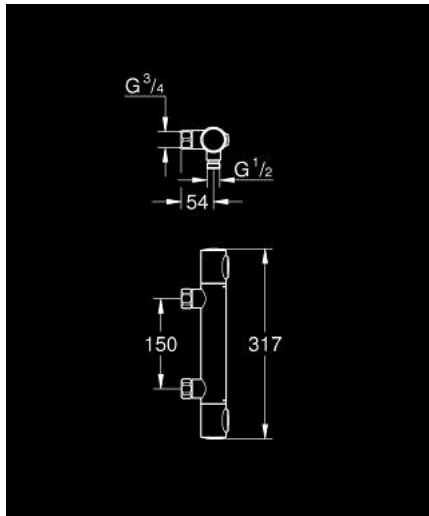

34 794 000 GROHTHERM 500 THERMOSTATIC SHOWER MIXER 1/2"

PRODUCT DESCRIPTION

- Colour: chrome
- wall mounted
- GROHE LongLife finish
- GROHE SafeStop - safety button at 38°C
- GROHE SafeStop Plus - optional temperature limiter at 43°C included
- GROHE thermostatic cartridge with wax thermoelement
- integrated mixed water shut off
- volume handle with FlowControl Button
- headpart 90°
- shower bottom outlet 1/2"
- built-in non return valves
- dirt strainers
- protected against backflow
- without unions
- professional exclusive

34 794 000 GROHTHERM 500 THERMOSTATIC SHOWER MIXER 1/2"

SPARE PARTS

- 1: Temperature control handle (Spare part-nr. 49178000)
- 2: Thermostatic compact cartridge 1/2" (Spare part-nr. 49175000)
- 3: Headpart 1/2" (Spare part-nr. 49174000)
- 4: Non-return valve (Spare part-nr. 08565000)
- 5: Connection nipple (Spare part-nr. 49179000)
- 5.1: O-Ring $\varnothing 17 \times \varnothing 2$ (Spare part-nr. 0305500M)
- 5.2: Filter (Spare part-nr. 0726400M)
- 6: Extension 3/4", 20 mm (Spare part-nr. 0713000M)*
- 7: Special spanner (Spare part-nr. 19377000)*
- 8: Socket spanner (Spare part-nr. 49059000)*