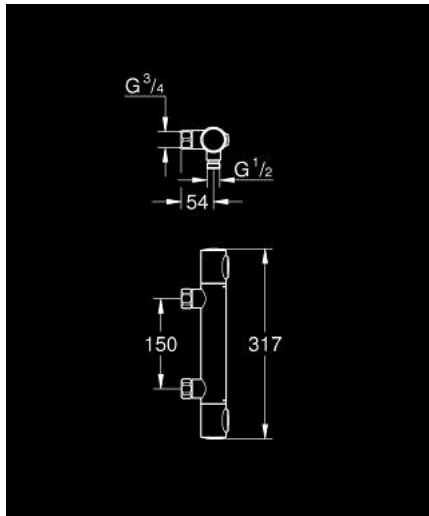

34 794 000 GROHTHERM 500 THERMOSTATIC SHOWER MIXER 1/2"

PRODUCT DESCRIPTION

- Colour: chrome
- wall mounted
- GROHE LongLife finish
- GROHE SafeStop - safety button at 38°C
- GROHE SafeStop Plus - optional temperature limiter at 43°C included
- GROHE thermostatic cartridge with wax thermoelement
- integrated mixed water shut off
- volume handle with GROHE EcoButton
- headpart 90°
- shower bottom outlet 1/2"
- built-in non return valves
- dirt strainers
- protected against backflow
- without unions
- professional exclusive

34 794 000 GROHTHERM 500 THERMOSTATIC SHOWER MIXER 1/2"

SPARE PARTS

- 1: Temperature control handle (Spare part-nr. 49178000)
- 2: Thermostatic compact cartridge 1/2" (Spare part-nr. 49175000)
- 3: Headpart 1/2" (Spare part-nr. 49174000)
- 4: Non-return valve (Spare part-nr. 08565000)
- 5: Connection nipple (Spare part-nr. 49179000)
- 5.1: O-Ring $\varnothing 17 \times \varnothing 2$ (Spare part-nr. 0305500M)
- 5.2: Filter (Spare part-nr. 0726400M)
- 6: Extension 3/4", 20 mm (Spare part-nr. 0713000M)*
- 7: Special spanner (Spare part-nr. 19377000)*
- 8: Socket spanner (Spare part-nr. 49059000)*