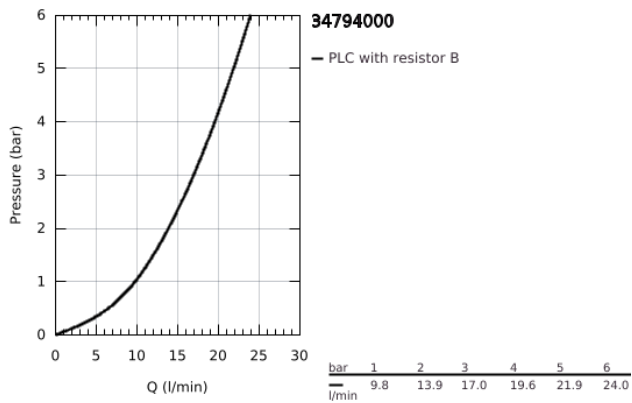

34 794 000 GROHTHERM 500 THERMOSTATIC SHOWER MIXER 1/2"

PRODUCT DESCRIPTION

- Colour: chrome
- wall mounted
- GROHE LongLife finish
- GROHE SafeStop - safety button at 38°C
- GROHE SafeStop Plus - optional temperature limiter at 43°C included
- GROHE thermostatic cartridge with wax thermoelement
- integrated mixed water shut off
- volume handle with GROHE EcoButton
- headpart 90°
- shower bottom outlet 1/2"
- built-in non return valves
- dirt strainers
- protected against backflow
- without unions
- professional exclusive

34 794 000 GROHTHERM 500 THERMOSTATIC SHOWER MIXER 1/2"

SPARE PARTS

- 1: Temperature control handle (Spare part-nr. 49178000)
- 2: Thermostatic compact cartridge 1/2" (Spare part-nr. 49175000)
- 3: Headpart 1/2" (Spare part-nr. 49174000)
- 4: Non-return valve (Spare part-nr. 08565000)
- 5: Connection nipple (Spare part-nr. 49179000)
- 5.1: O-Ring $\varnothing 17 \times \varnothing 2$ (Spare part-nr. 0305500M)
- 5.2: Filter (Spare part-nr. 0726400M)
- 6: Extension 3/4", 20 mm (Spare part-nr. 0713000M)*
- 7: Special spanner (Spare part-nr. 19377000)*
- 8: Socket spanner (Spare part-nr. 49059000)*