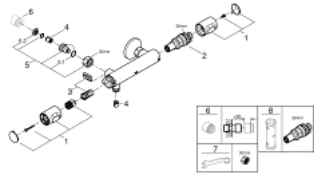

34 794 000 **GROHTHERM 500 THERMOSTATIC SHOWER MIXER 1/2"**

PRODUCT DESCRIPTION

- Tyc: Chrome
- wall mounted
- GROHE LongLife finish
- GROHE SafeStop safety button at 38°C (calibration required)
- GROHE SafeStop Plus - optional temperature limiter at 43°C included
- GROHE thermostatic cartridge with wax thermoelement
- integrated mixed water shut off
- volume handle with GROHE EcoButton
- headpart 90°
- shower bottom outlet 1/2"
- built-in non return valves
- dirt strainers
- protected against backflow
- without unions
- professional exclusive

34 794 000 GROHTHERM 500 THERMOSTATIC SHOWER MIXER 1/2"

SPARE PARTS

- 1: Temperature control handle (Spare part-nr. 49178000)
- 2: Thermostatic compact cartridge 1/2" (Spare part-nr. 49175000)
- 3: Headpart 1/2" (Spare part-nr. 49174000)
- 4: Non-return valve (Spare part-nr. 08565000)
- 5: Connection nipple (Spare part-nr. 49179000)
- 5.1: O-ring $\varnothing 17 \times \varnothing 2$ (Spare part-nr. 0305500M)
- 5.2: Dirt strainer (Spare part-nr. 0726400M)
- 6: Extension 3/4", 20 mm (Spare part-nr. 0713000M)*
- 7: Special spanner (Spare part-nr. 19377000)*
- 8: Socket spanner (Spare part-nr. 49059000)*