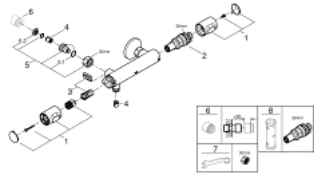

34 794 000 GROHTHERM 500 THERMOSTATIC SHOWER MIXER 1/2"

SPARE PARTS

- 1: Temperature control handle (Spare part-nr. 49178000)
- 2: Thermostatic compact cartridge 1/2" (Spare part-nr. 49175000)
- 3: Headpart 1/2" (Spare part-nr. 49174000)
- 4: Non-return valve (Spare part-nr. 08565000)
- 5: Connection nipple (Spare part-nr. 49179000)
- 5.1: O-ring $\varnothing 17 \times \varnothing 2$ (Spare part-nr. 0305500M)
- 5.2: Dirt strainer (Spare part-nr. 0726400M)
- 6: Extension 3/4", 20 mm (Spare part-nr. 0713000M)*
- 7: Special spanner (Spare part-nr. 19377000)*
- 8: Socket spanner (Spare part-nr. 49059000)*

* Optional accessories