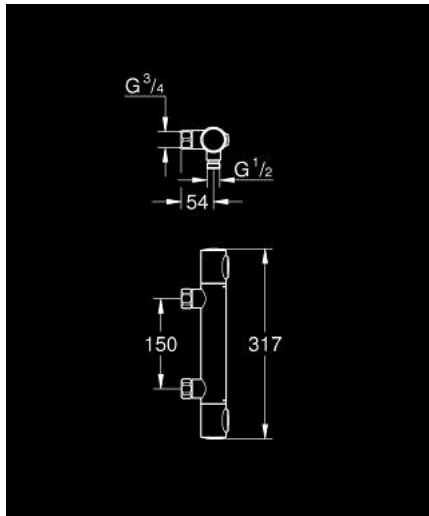

34 794 000 **GROHTHERM 500 THERMOSTATIC SHOWER MIXER 1/2"**

PRODUCT DESCRIPTION

- Tyc: Chrome
- wall mounted
- GROHE LongLife finish
- GROHE SafeStop safety button at 38°C (calibration required)
- GROHE SafeStop Plus - optional temperature limiter at 43°C included
- GROHE thermostatic cartridge with wax thermoelement
- integrated mixed water shut off
- volume handle with GROHE EcoButton
- headpart 90°
- shower bottom outlet 1/2"
- built-in non return valves
- dirt strainers
- protected against backflow
- without unions
- professional exclusive

34 794 000 GROHTHERM 500 THERMOSTATIC SHOWER MIXER 1/2"

SPARE PARTS

- 1: Temperature control handle (Spare part-nr. 49178000)
- 2: Thermostatic compact cartridge 1/2" (Spare part-nr. 49175000)
- 3: Headpart 1/2" (Spare part-nr. 49174000)
- 4: Non-return valve (Spare part-nr. 08565000)
- 5: Connection nipple (Spare part-nr. 49179000)
- 5.1: O-ring $\varnothing 17 \times \varnothing 2$ (Spare part-nr. 0305500M)
- 5.2: Dirt strainer (Spare part-nr. 0726400M)
- 6: Extension 3/4", 20 mm (Spare part-nr. 0713000M)*
- 7: Special spanner (Spare part-nr. 19377000)*
- 8: Socket spanner (Spare part-nr. 49059000)*