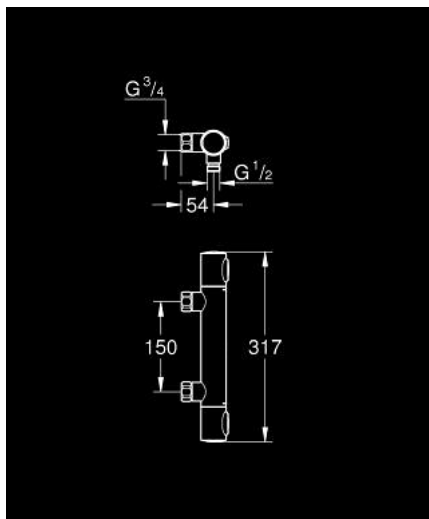

34 794 000 **GROHTHERM 500 THERMOSTATIC SHOWER MIXER 1/2"**

**PRODUCT DESCRIPTION**

- Tyc: Chrome
- wall mounted
- GROHE LongLife finish
- GROHE SafeStop safety button at 38°C ( calibration required )
- GROHE SafeStop Plus - optional temperature limiter at 43°C included
- GROHE thermostatic cartridge with wax thermoelement
- integrated mixed water shut off
- volume handle with FlowControl Button
- headpart 90°
- shower bottom outlet 1/2"
- built-in non return valves
- dirt strainers
- protected against backflow
- without unions
- professional exclusive

## 34 794 000 GROHTHERM 500 THERMOSTATIC SHOWER MIXER 1/2"

### SPARE PARTS

- 1: Temperature control handle (Spare part-nr. 49178000)
- 2: Thermostatic compact cartridge 1/2" (Spare part-nr. 49175000)
- 3: Headpart 1/2" (Spare part-nr. 49174000)
- 4: Non-return valve (Spare part-nr. 08565000)
- 5: Connection nipple (Spare part-nr. 49179000)
- 5.1: O-ring  $\varnothing 17 \times \varnothing 2$  (Spare part-nr. 0305500M)
- 5.2: Dirt strainer (Spare part-nr. 0726400M)
- 6: Extension 3/4", 20 mm (Spare part-nr. 0713000M)\*
- 7: Special spanner (Spare part-nr. 19377000)\*
- 8: Socket spanner (Spare part-nr. 49059000)\*