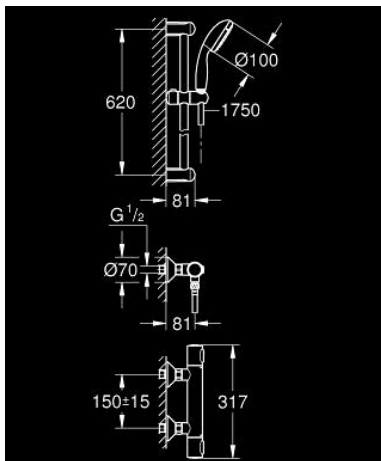

34 796 000 **GROHTHERM 500 THERMOSTATIC SHOWER MIXER 1/2" WITH SHOWER SET**

PRODUCT DESCRIPTION

- Colour: chrome
- consisting of:
- Grotherm 500 thermostatic shower mixer 1/2" (34 793)
- Tempesta 100 shower rail set 1 spray 620 mm (27 853)

34 796 000 GROHTHERM 500 THERMOSTATIC SHOWER MIXER 1/2" WITH SHOWER SET

SPARE PARTS

- 1: Temperature control handle (Spare part-nr. 49178000)
 - 2: Thermostatic compact cartridge 1/2" (Spare part-nr. 49175000)
 - 3: Headpart 1/2" (Spare part-nr. 49174000)
 - 4: Non-return valve (Spare part-nr. 08565000)
 - 5: Connection nipple (Spare part-nr. 49179000)
 - 5.1: O-Ring $\varnothing 17 \times \varnothing 2$ (Spare part-nr. 0305500M)
 - 5.2: Filter (Spare part-nr. 0726400M)
 - 6: S-union (Spare part-nr. 12075000)
 - 6.1: Seal (Spare part-nr. 0138600M)
 - 6.2: Escutcheon (Spare part-nr. 0221000M)
 - 7: Escutcheon (Spare part-nr. 49098000)
 - 8: Glide element (Spare part-nr. 48099000)
 - 9: Dirt strainer (Spare part-nr. 0700200M)
 - 10: Extension 3/4", 20 mm (Spare part-nr. 0713000M)*
 - 11: Compensation disc (Spare part-nr. 48051000)*
 - 12: Special spanner (Spare part-nr. 19377000)*
 - 13: Socket spanner (Spare part-nr. 49059000)*
- * Optional accessories