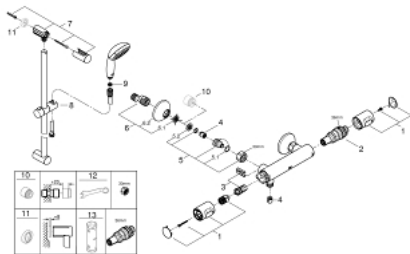

34 796 000 **GROHTHERM 500 THERMOSTATIC SHOWER MIXER 1/2" WITH SHOWER SET**

PRODUCT DESCRIPTION

- Colour: chrome
- consisting of:
- Grotherm 500 thermostatic shower mixer 1/2" (34 793)
- Tempesta 100 shower rail set 1 spray 620 mm (27 853)

34 796 000 GROHTHERM 500 THERMOSTATIC SHOWER MIXER 1/2" WITH SHOWER SET

SPARE PARTS

- 1: Temperature control handle (Spare part-nr. 49178000)
 - 2: Thermostatic compact cartridge 1/2" (Spare part-nr. 49175000)
 - 3: Headpart 1/2" (Spare part-nr. 49174000)
 - 4: Non-return valve (Spare part-nr. 08565000)
 - 5: Connection nipple (Spare part-nr. 49179000)
 - 5.1: O-Ring $\varnothing 17 \times \varnothing 2$ (Spare part-nr. 0305500M)
 - 5.2: Filter (Spare part-nr. 0726400M)
 - 6: S-union (Spare part-nr. 12075000)
 - 6.1: Seal (Spare part-nr. 0138600M)
 - 6.2: Escutcheon (Spare part-nr. 0221000M)
 - 7: Escutcheon (Spare part-nr. 49098000)
 - 8: Glide element (Spare part-nr. 48099000)
 - 9: Dirt strainer (Spare part-nr. 0700200M)
 - 10: Extension 3/4", 20 mm (Spare part-nr. 0713000M)*
 - 11: Compensation disc (Spare part-nr. 48051000)*
 - 12: Special spanner (Spare part-nr. 19377000)*
 - 13: Socket spanner (Spare part-nr. 49059000)*
- * Optional accessories