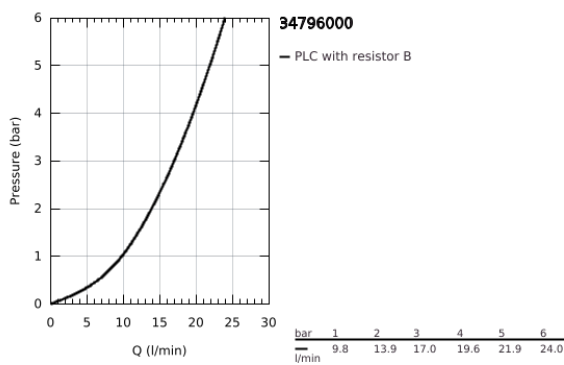

34 796 000 **GROHTHERM 500 THERMOSTATIC SHOWER MIXER 1/2" WITH SHOWER SET**

PRODUCT DESCRIPTION

- Colour: chrome
- consisting of:
- Grotherm 500 thermostatic shower mixer 1/2" (34 793)
- Tempesta 100 shower rail set 1 spray 620 mm (27 853)

34 796 000 GROHTHERM 500 THERMOSTATIC SHOWER MIXER 1/2" WITH SHOWER SET

SPARE PARTS

- 1: Temperature control handle (Spare part-nr. 49178000)
 - 2: Thermostatic compact cartridge 1/2" (Spare part-nr. 49175000)
 - 3: Headpart 1/2" (Spare part-nr. 49174000)
 - 4: Non-return valve (Spare part-nr. 08565000)
 - 5: Connection nipple (Spare part-nr. 49179000)
 - 5.1: O-Ring $\varnothing 17 \times \varnothing 2$ (Spare part-nr. 0305500M)
 - 5.2: Filter (Spare part-nr. 0726400M)
 - 6: S-union (Spare part-nr. 12075000)
 - 6.1: Seal (Spare part-nr. 0138600M)
 - 6.2: Escutcheon (Spare part-nr. 0221000M)
 - 7: Escutcheon (Spare part-nr. 49098000)
 - 8: Glide element (Spare part-nr. 48099000)
 - 9: Dirt strainer (Spare part-nr. 0700200M)
 - 10: Extension 3/4", 20 mm (Spare part-nr. 0713000M)*
 - 11: Compensation disc (Spare part-nr. 48051000)*
 - 12: Special spanner (Spare part-nr. 19377000)*
 - 13: Socket spanner (Spare part-nr. 49059000)*
- * Optional accessories