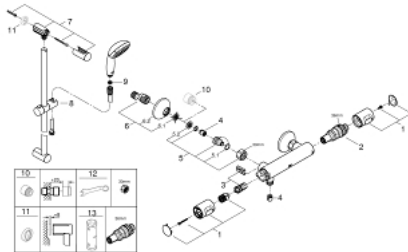

34 796 000 GROHTHERM 500 THERMOSTATIC SHOWER MIXER 1/2" WITH SHOWER SET

PRODUCT DESCRIPTION

- Tyc: Chrome
- consisting of:
 - Grohtherm 500 thermostatic shower mixer 1/2" (34 793)
 - Tempesta 100 shower rail set 1 spray 620 mm (27 853)

34 796 000 GROHTHERM 500 THERMOSTATIC SHOWER MIXER 1/2" WITH SHOWER SET

SPARE PARTS

- 1: Temperature control handle (Spare part-nr. 49178000)
 - 2: Thermostatic compact cartridge 1/2" (Spare part-nr. 49175000)
 - 3: Headpart 1/2" (Spare part-nr. 49174000)
 - 4: Non-return valve (Spare part-nr. 08565000)
 - 5: Connection nipple (Spare part-nr. 49179000)
 - 5.1: O-ring $\varnothing 17 \times \varnothing 2$ (Spare part-nr. 0305500M)
 - 5.2: Dirt strainer (Spare part-nr. 0726400M)
 - 6: S-union (Spare part-nr. 12075000)
 - 6.1: Seal (Spare part-nr. 0138600M)
 - 6.2: Escutcheon (Spare part-nr. 0221000M)
 - 7: Escutcheon (Spare part-nr. 49098000)
 - 8: Glide element (Spare part-nr. 48099000)
 - 9: Dirt strainer (Spare part-nr. 0700200M)
 - 10: Extension 3/4", 20 mm (Spare part-nr. 0713000M)*
 - 11: Compensation disc (Spare part-nr. 48051000)*
 - 12: Special spanner (Spare part-nr. 19377000)*
 - 13: Socket spanner (Spare part-nr. 49059000)*
- * Optional accessories