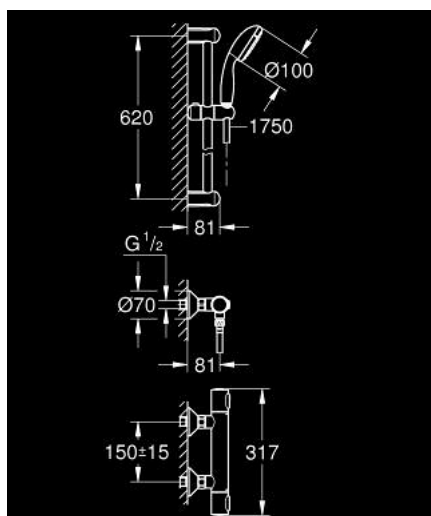

34 796 000 GROHTHERM 500 THERMOSTATIC SHOWER MIXER 1/2" WITH SHOWER SET

PRODUCT DESCRIPTION

- Tyc: Chrome
- consisting of:
 - Grohtherm 500 thermostatic shower mixer 1/2" (34 793)
 - Tempesta 100 shower rail set 1 spray 620 mm (27 853)

34 796 000 GROHTHERM 500 THERMOSTATIC SHOWER MIXER 1/2" WITH SHOWER SET

SPARE PARTS

- 1: Temperature control handle (Spare part-nr. 49178000)
 - 2: Thermostatic compact cartridge 1/2" (Spare part-nr. 49175000)
 - 3: Headpart 1/2" (Spare part-nr. 49174000)
 - 4: Non-return valve (Spare part-nr. 08565000)
 - 5: Connection nipple (Spare part-nr. 49179000)
 - 5.1: O-ring $\varnothing 17 \times \varnothing 2$ (Spare part-nr. 0305500M)
 - 5.2: Dirt strainer (Spare part-nr. 0726400M)
 - 6: S-union (Spare part-nr. 12075000)
 - 6.1: Seal (Spare part-nr. 0138600M)
 - 6.2: Escutcheon (Spare part-nr. 0221000M)
 - 7: Escutcheon (Spare part-nr. 49098000)
 - 8: Glide element (Spare part-nr. 48099000)
 - 9: Dirt strainer (Spare part-nr. 0700200M)
 - 10: Extension 3/4", 20 mm (Spare part-nr. 0713000M)*
 - 11: Compensation disc (Spare part-nr. 48051000)*
 - 12: Special spanner (Spare part-nr. 19377000)*
 - 13: Socket spanner (Spare part-nr. 49059000)*
- * Optional accessories