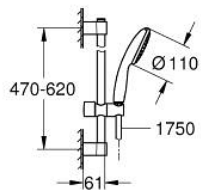

34 796 001 GROHTHERM 500 THERMOSTATIC SHOWER MIXER 1/2"

PRODUCT DESCRIPTION

- Colour: chrome
- with shower rail set 1 spray (Rain)
- consisting of:
 - Grotherm 500 thermostatic shower mixer 1/2" (34 793)
 - Tempesta shower rail set, 600 mm (27 924)
- professional exclusive

34 796 001 GROHTHERM 500 THERMOSTATIC SHOWER MIXER 1/2"

SPARE PARTS

- 1: Temperature control handle (Spare part-nr. 49178000)
- 2: Thermostatic compact cartridge 1/2" (Spare part-nr. 49175000)
- 3: Headpart 1/2" (Spare part-nr. 49174000)
- 4: Non-return valve (Spare part-nr. 08565000)
- 5: Connection nipple (Spare part-nr. 49179000)
- 5.1: O-Ring $\varnothing 17 \times \varnothing 2$ (Spare part-nr. 0305500M)
- 5.2: Filter (Spare part-nr. 0726400M)
- 6: S-union (Spare part-nr. 12075000)
- 6.1: Seal (Spare part-nr. 0138600M)
- 6.2: Escutcheon (Spare part-nr. 0221000M)
- 7: Shower rail holder (Spare part-nr. 48607000)
- 8: Shower rail holder (Spare part-nr. 48608000)
- 9: Glide element (Spare part-nr. 48609000)
- 10: Dirt strainer (Spare part-nr. 0700200M)
- 11: Extension 3/4", 20 mm (Spare part-nr. 0713000M)*
- 12: Compensation disc (Spare part-nr. 48543001)*
- 13: Special spanner (Spare part-nr. 19377000)*
- 14: Socket spanner (Spare part-nr. 49059000)*