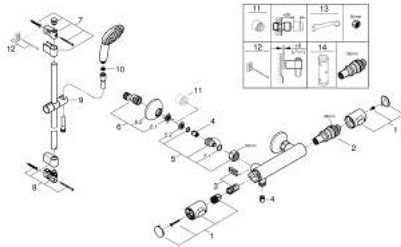

34 796 001 GROHTHERM 500 THERMOSTATIC SHOWER MIXER 1/2"

PRODUCT DESCRIPTION

- Colour: chrome
- with shower rail set 1 spray (Rain)
- consisting of:
 - Grotherm 500 thermostatic shower mixer 1/2" (34 793)
 - Tempesta shower rail set, 600 mm (27 924)
- professional exclusive

34 796 001 GROHTHERM 500 THERMOSTATIC SHOWER MIXER 1/2"

SPARE PARTS

- 1: Temperature control handle (Spare part-nr. 49178000)
- 2: Thermostatic compact cartridge 1/2" (Spare part-nr. 49175000)
- 3: Headpart 1/2" (Spare part-nr. 49174000)
- 4: Non-return valve (Spare part-nr. 08565000)
- 5: Connection nipple (Spare part-nr. 49179000)
- 5.1: O-Ring $\varnothing 17 \times \varnothing 2$ (Spare part-nr. 0305500M)
- 5.2: Filter (Spare part-nr. 0726400M)
- 6: S-union (Spare part-nr. 12075000)
- 6.1: Seal (Spare part-nr. 0138600M)
- 6.2: Escutcheon (Spare part-nr. 0221000M)
- 7: Shower rail holder (Spare part-nr. 48607000)
- 8: Shower rail holder (Spare part-nr. 48608000)
- 9: Glide element (Spare part-nr. 48609000)
- 10: Dirt strainer (Spare part-nr. 0700200M)
- 11: Extension 3/4", 20 mm (Spare part-nr. 0713000M)*
- 12: Compensation disc (Spare part-nr. 48543001)*
- 13: Special spanner (Spare part-nr. 19377000)*
- 14: Socket spanner (Spare part-nr. 49059000)*