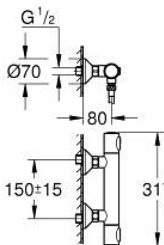

34 796 001 GROHTHERM 500 THERMOSTATIC SHOWER MIXER 1/2"

PRODUCT DESCRIPTION

- Colour: chrome
- with shower rail set 1 spray (Rain)
- consisting of:
 - Grotherm 500 thermostatic shower mixer 1/2" (34 793)
 - Tempesta shower rail set, 600 mm (27 924)
- professional exclusive

34 796 001 GROHTHERM 500 THERMOSTATIC SHOWER MIXER 1/2"

SPARE PARTS

- 1: Temperature control handle (Spare part-nr. 49178000)
- 2: Thermostatic compact cartridge 1/2" (Spare part-nr. 49175000)
- 3: Headpart 1/2" (Spare part-nr. 49174000)
- 4: Non-return valve (Spare part-nr. 08565000)
- 5: Connection nipple (Spare part-nr. 49179000)
- 5.1: O-Ring $\varnothing 17 \times \varnothing 2$ (Spare part-nr. 0305500M)
- 5.2: Filter (Spare part-nr. 0726400M)
- 6: S-union (Spare part-nr. 12075000)
- 6.1: Seal (Spare part-nr. 0138600M)
- 6.2: Escutcheon (Spare part-nr. 0221000M)
- 7: Shower rail holder (Spare part-nr. 48607000)
- 8: Shower rail holder (Spare part-nr. 48608000)
- 9: Glide element (Spare part-nr. 48609000)
- 10: Dirt strainer (Spare part-nr. 0700200M)
- 11: Extension 3/4", 20 mm (Spare part-nr. 0713000M)*
- 12: Compensation disc (Spare part-nr. 48543001)*
- 13: Special spanner (Spare part-nr. 19377000)*
- 14: Socket spanner (Spare part-nr. 49059000)*