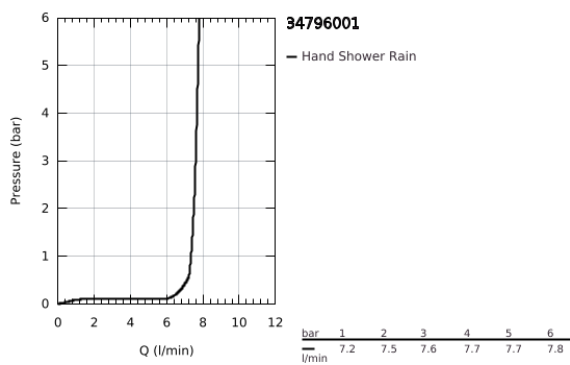

34 796 001 GROHTHERM 500 THERMOSTATIC SHOWER MIXER 1/2"

PRODUCT DESCRIPTION

- Colour: chrome
- with shower rail set 1 spray (Rain)
- consisting of:
 - Grotherm 500 thermostatic shower mixer 1/2" (34 793)
 - Tempesta shower rail set, 600 mm (27 924)
- professional exclusive

34 796 001 GROHTHERM 500 THERMOSTATIC SHOWER MIXER 1/2"

SPARE PARTS

- 1: Temperature control handle (Spare part-nr. 49178000)
- 2: Thermostatic compact cartridge 1/2" (Spare part-nr. 49175000)
- 3: Headpart 1/2" (Spare part-nr. 49174000)
- 4: Non-return valve (Spare part-nr. 08565000)
- 5: Connection nipple (Spare part-nr. 49179000)
- 5.1: O-Ring $\varnothing 17 \times \varnothing 2$ (Spare part-nr. 0305500M)
- 5.2: Filter (Spare part-nr. 0726400M)
- 6: S-union (Spare part-nr. 12075000)
- 6.1: Seal (Spare part-nr. 0138600M)
- 6.2: Escutcheon (Spare part-nr. 0221000M)
- 7: Shower rail holder (Spare part-nr. 48607000)
- 8: Shower rail holder (Spare part-nr. 48608000)
- 9: Glide element (Spare part-nr. 48609000)
- 10: Dirt strainer (Spare part-nr. 0700200M)
- 11: Extension 3/4", 20 mm (Spare part-nr. 0713000M)*
- 12: Compensation disc (Spare part-nr. 48543001)*
- 13: Special spanner (Spare part-nr. 19377000)*
- 14: Socket spanner (Spare part-nr. 49059000)*