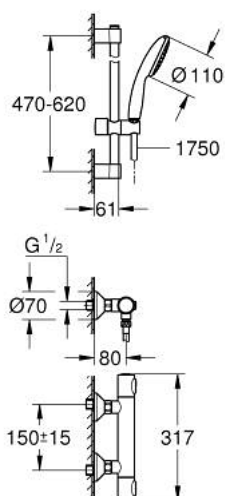

34 796 001 GROHTHERM 500 THERMOSTATIC SHOWER MIXER 1/2"

PRODUCT DESCRIPTION

- Tyc: Chrome
- with shower rail set 1 spray (Rain)
- consisting of:
 - Grotherm 500 thermostatic shower mixer 1/2" (34 793)
 - Tempesta shower rail set, 600 mm (27 924)
- professional exclusive

34 796 001 **GROHTHERM 500 THERMOSTATIC SHOWER MIXER 1/2"**

SPARE PARTS

- 1: Temperature control handle (Spare part-nr. 49178000)
 - 2: Thermostatic compact cartridge 1/2" (Spare part-nr. 49175000)
 - 3: Headpart 1/2" (Spare part-nr. 49174000)
 - 4: Non-return valve (Spare part-nr. 08565000)
 - 5: Connection nipple (Spare part-nr. 49179000)
 - 5.1: O-ring $\varnothing 17 \times \varnothing 2$ (Spare part-nr. 0305500M)
 - 5.2: Dirt strainer (Spare part-nr. 0726400M)
 - 6: S-union (Spare part-nr. 12075000)
 - 6.1: Seal (Spare part-nr. 0138600M)
 - 6.2: Escutcheon (Spare part-nr. 0221000M)
 - 7: Shower rail holder (Spare part-nr. 48607000)
 - 8: Shower rail holder (Spare part-nr. 48608000)
 - 9: Glide element (Spare part-nr. 48609000)
 - 10: Dirt strainer (Spare part-nr. 0700200M)
 - 11: Extension 3/4", 20 mm (Spare part-nr. 0713000M)*
 - 12: Compensation disc (Spare part-nr. 48543001)*
 - 13: Special spanner (Spare part-nr. 19377000)*
 - 14: Socket spanner (Spare part-nr. 49059000)*
- * Optional accessories