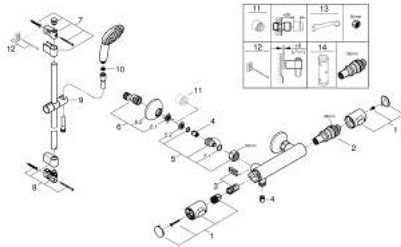

34 796 001 GROHTHERM 500 THERMOSTATIC SHOWER MIXER 1/2"

PRODUCT DESCRIPTION

- Tyc: Chrome
- with shower rail set 1 spray (Rain)
- consisting of:
 - Grotherm 500 thermostatic shower mixer 1/2" (34 793)
 - Tempesta shower rail set, 600 mm (27 924)
- professional exclusive

34 796 001 **GROHTHERM 500 THERMOSTATIC SHOWER MIXER 1/2"**

SPARE PARTS

- 1: Temperature control handle (Spare part-nr. 49178000)
 - 2: Thermostatic compact cartridge 1/2" (Spare part-nr. 49175000)
 - 3: Headpart 1/2" (Spare part-nr. 49174000)
 - 4: Non-return valve (Spare part-nr. 08565000)
 - 5: Connection nipple (Spare part-nr. 49179000)
 - 5.1: O-ring $\varnothing 17 \times \varnothing 2$ (Spare part-nr. 0305500M)
 - 5.2: Dirt strainer (Spare part-nr. 0726400M)
 - 6: S-union (Spare part-nr. 12075000)
 - 6.1: Seal (Spare part-nr. 0138600M)
 - 6.2: Escutcheon (Spare part-nr. 0221000M)
 - 7: Shower rail holder (Spare part-nr. 48607000)
 - 8: Shower rail holder (Spare part-nr. 48608000)
 - 9: Glide element (Spare part-nr. 48609000)
 - 10: Dirt strainer (Spare part-nr. 0700200M)
 - 11: Extension 3/4", 20 mm (Spare part-nr. 0713000M)*
 - 12: Compensation disc (Spare part-nr. 48543001)*
 - 13: Special spanner (Spare part-nr. 19377000)*
 - 14: Socket spanner (Spare part-nr. 49059000)*
- * Optional accessories