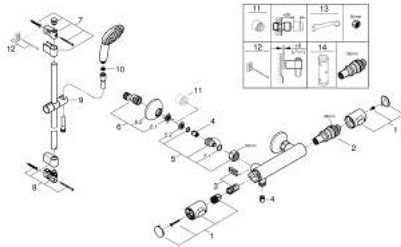

34 797 001 GROHTHERM 500 THERMOSTATIC SHOWER MIXER 1/2"

PRODUCT DESCRIPTION

- Colour: chrome
- with shower rail set 1 spray (Rain)
- consisting of:
 - Grotherm 500 thermostatic shower mixer 1/2" (34 793)
 - Tempesta shower rail set, 900 mm (27 925)
- professional exclusive

34 797 001 GROHTHERM 500 THERMOSTATIC SHOWER MIXER 1/2"

SPARE PARTS

- 1: Temperature control handle (Spare part-nr. 49178000)
 - 2: Thermostatic compact cartridge 1/2" (Spare part-nr. 49175000)
 - 3: Headpart 1/2" (Spare part-nr. 49174000)
 - 4: Non-return valve (Spare part-nr. 08565000)
 - 5: Connection nipple (Spare part-nr. 49179000)
 - 5.1: O-Ring $\varnothing 17 \times \varnothing 2$ (Spare part-nr. 0305500M)
 - 5.2: Filter (Spare part-nr. 0726400M)
 - 6: S-union (Spare part-nr. 12075000)
 - 6.1: Seal (Spare part-nr. 0138600M)
 - 6.2: Escutcheon (Spare part-nr. 0221000M)
 - 7: Shower rail holder (Spare part-nr. 48607000)
 - 8: Shower rail holder (Spare part-nr. 48608000)
 - 9: Glide element (Spare part-nr. 48609000)
 - 10: Dirt strainer (Spare part-nr. 0700200M)
 - 11: Extension 3/4", 20 mm (Spare part-nr. 0713000M)*
 - 12: Compensation disc (Spare part-nr. 48543001)*
 - 13: Special spanner (Spare part-nr. 19377000)*
 - 14: Socket spanner (Spare part-nr. 49059000)*
- * Optional accessories