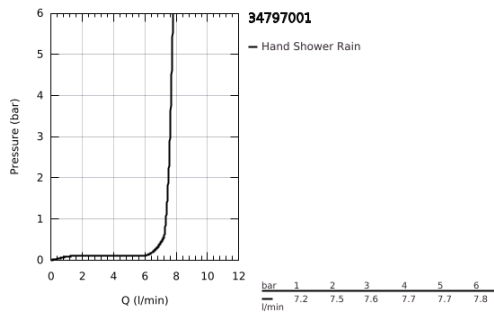

34 797 001 GROHTHERM 500 THERMOSTATIC SHOWER MIXER 1/2"

PRODUCT DESCRIPTION

- Colour: chrome
- with shower rail set 1 spray (Rain)
- consisting of:
 - Grotherm 500 thermostatic shower mixer 1/2" (34 793)
 - Tempesta shower rail set, 900 mm (27 925)
- professional exclusive

34 797 001 GROHTHERM 500 THERMOSTATIC SHOWER MIXER 1/2"

SPARE PARTS

- 1: Temperature control handle (Spare part-nr. 49178000)
 - 2: Thermostatic compact cartridge 1/2" (Spare part-nr. 49175000)
 - 3: Headpart 1/2" (Spare part-nr. 49174000)
 - 4: Non-return valve (Spare part-nr. 08565000)
 - 5: Connection nipple (Spare part-nr. 49179000)
 - 5.1: O-Ring $\varnothing 17 \times \varnothing 2$ (Spare part-nr. 0305500M)
 - 5.2: Filter (Spare part-nr. 0726400M)
 - 6: S-union (Spare part-nr. 12075000)
 - 6.1: Seal (Spare part-nr. 0138600M)
 - 6.2: Escutcheon (Spare part-nr. 0221000M)
 - 7: Shower rail holder (Spare part-nr. 48607000)
 - 8: Shower rail holder (Spare part-nr. 48608000)
 - 9: Glide element (Spare part-nr. 48609000)
 - 10: Dirt strainer (Spare part-nr. 0700200M)
 - 11: Extension 3/4", 20 mm (Spare part-nr. 0713000M)*
 - 12: Compensation disc (Spare part-nr. 48543001)*
 - 13: Special spanner (Spare part-nr. 19377000)*
 - 14: Socket spanner (Spare part-nr. 49059000)*
- * Optional accessories