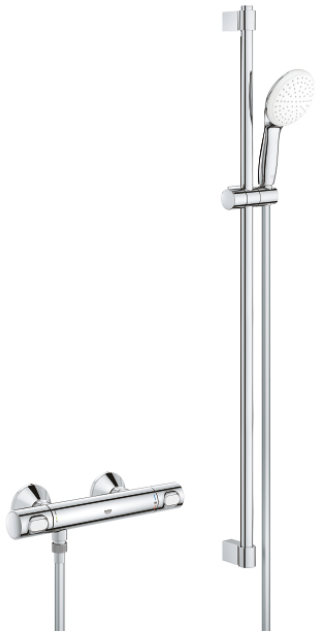

34 797 001 GROHTHERM 500 THERMOSTATIC SHOWER MIXER 1/2"

PRODUCT DESCRIPTION

- Colour: chrome
- with shower rail set 1 spray (Rain)
- consisting of:
 - Grotherm 500 thermostatic shower mixer 1/2" (34 793)
 - Tempesta shower rail set, 900 mm (27 925)
- professional exclusive

34 797 001 GROHTHERM 500 THERMOSTATIC SHOWER MIXER 1/2"

SPARE PARTS

- 1: Temperature control handle (Spare part-nr. 49178000)
 - 2: Thermostatic compact cartridge 1/2" (Spare part-nr. 49175000)
 - 3: Headpart 1/2" (Spare part-nr. 49174000)
 - 4: Non-return valve (Spare part-nr. 08565000)
 - 5: Connection nipple (Spare part-nr. 49179000)
 - 5.1: O-Ring $\varnothing 17 \times \varnothing 2$ (Spare part-nr. 0305500M)
 - 5.2: Filter (Spare part-nr. 0726400M)
 - 6: S-union (Spare part-nr. 12075000)
 - 6.1: Seal (Spare part-nr. 0138600M)
 - 6.2: Escutcheon (Spare part-nr. 0221000M)
 - 7: Shower rail holder (Spare part-nr. 48607000)
 - 8: Shower rail holder (Spare part-nr. 48608000)
 - 9: Glide element (Spare part-nr. 48609000)
 - 10: Dirt strainer (Spare part-nr. 0700200M)
 - 11: Extension 3/4", 20 mm (Spare part-nr. 0713000M)*
 - 12: Compensation disc (Spare part-nr. 48543001)*
 - 13: Special spanner (Spare part-nr. 19377000)*
 - 14: Socket spanner (Spare part-nr. 49059000)*
- * Optional accessories