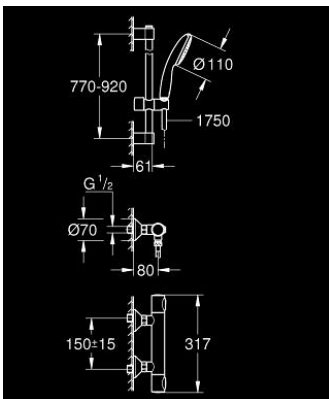

34 797 001 GROHTHERM 500 THERMOSTATIC SHOWER MIXER 1/2"

PRODUCT DESCRIPTION

- Colour: chrome
- with shower rail set 1 spray (Rain)
- consisting of:
 - Grotherm 500 thermostatic shower mixer 1/2" (34 793)
 - Tempesta shower rail set, 900 mm (27 925)
- professional exclusive

34 797 001 GROHTHERM 500 THERMOSTATIC SHOWER MIXER 1/2"

SPARE PARTS

- 1: Temperature control handle (Spare part-nr. 49178000)
 - 2: Thermostatic compact cartridge 1/2" (Spare part-nr. 49175000)
 - 3: Headpart 1/2" (Spare part-nr. 49174000)
 - 4: Non-return valve (Spare part-nr. 08565000)
 - 5: Connection nipple (Spare part-nr. 49179000)
 - 5.1: O-Ring $\varnothing 17 \times \varnothing 2$ (Spare part-nr. 0305500M)
 - 5.2: Filter (Spare part-nr. 0726400M)
 - 6: S-union (Spare part-nr. 12075000)
 - 6.1: Seal (Spare part-nr. 0138600M)
 - 6.2: Escutcheon (Spare part-nr. 0221000M)
 - 7: Shower rail holder (Spare part-nr. 48607000)
 - 8: Shower rail holder (Spare part-nr. 48608000)
 - 9: Glide element (Spare part-nr. 48609000)
 - 10: Dirt strainer (Spare part-nr. 0700200M)
 - 11: Extension 3/4", 20 mm (Spare part-nr. 0713000M)*
 - 12: Compensation disc (Spare part-nr. 48543001)*
 - 13: Special spanner (Spare part-nr. 19377000)*
 - 14: Socket spanner (Spare part-nr. 49059000)*
- * Optional accessories