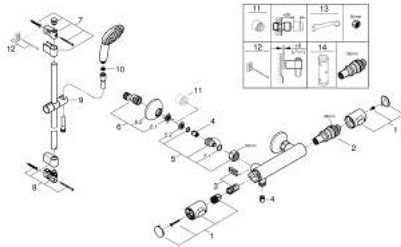

## 34 797 001 GROHTHERM 500 THERMOSTATIC SHOWER MIXER 1/2"

### PRODUCT DESCRIPTION

- Tyc: Chrome
- with shower rail set 1 spray (Rain)
- consisting of:
  - Grohtherm 500 thermostatic shower mixer 1/2" (34 793)
  - Tempesta shower rail set, 900 mm (27 925)
- professional exclusive

### SPARE PARTS

- 1: Temperature control handle (Spare part-nr. 49178000)
  - 2: Thermostatic compact cartridge 1/2" (Spare part-nr. 49175000)
  - 3: Headpart 1/2" (Spare part-nr. 49174000)
  - 4: Non-return valve (Spare part-nr. 08565000)
  - 5: Connection nipple (Spare part-nr. 49179000)
  - 5.1: O-ring  $\varnothing 17 \times \varnothing 2$  (Spare part-nr. 0305500M)
  - 5.2: Dirt strainer (Spare part-nr. 0726400M)
  - 6: S-union (Spare part-nr. 12075000)
  - 6.1: Seal (Spare part-nr. 0138600M)
  - 6.2: Escutcheon (Spare part-nr. 0221000M)
  - 7: Shower rail holder (Spare part-nr. 48607000)
  - 8: Shower rail holder (Spare part-nr. 48608000)
  - 9: Glide element (Spare part-nr. 48609000)
  - 10: Dirt strainer (Spare part-nr. 0700200M)
  - 11: Extension 3/4", 20 mm (Spare part-nr. 0713000M)\*
  - 12: Compensation disc (Spare part-nr. 48543001)\*
  - 13: Special spanner (Spare part-nr. 19377000)\*
  - 14: Socket spanner (Spare part-nr. 49059000)\*
- \* Optional accessories