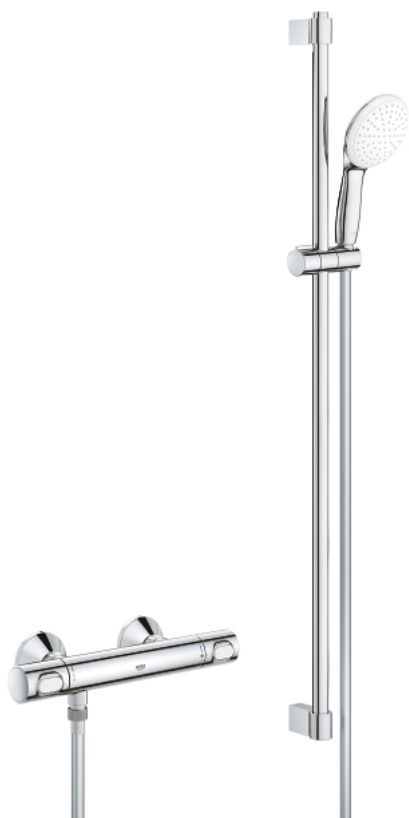

## 34 797 001 GROHTHERM 500 THERMOSTATIC SHOWER MIXER 1/2"

### PRODUCT DESCRIPTION

- Tyc: Chrome
- with shower rail set 1 spray (Rain)
- consisting of:
  - Grohtherm 500 thermostatic shower mixer 1/2" (34 793)
  - Tempesta shower rail set, 900 mm (27 925)
- professional exclusive

### SPARE PARTS

- 1: Temperature control handle (Spare part-nr. 49178000)
  - 2: Thermostatic compact cartridge 1/2" (Spare part-nr. 49175000)
  - 3: Headpart 1/2" (Spare part-nr. 49174000)
  - 4: Non-return valve (Spare part-nr. 08565000)
  - 5: Connection nipple (Spare part-nr. 49179000)
  - 5.1: O-ring  $\varnothing 17 \times \varnothing 2$  (Spare part-nr. 0305500M)
  - 5.2: Dirt strainer (Spare part-nr. 0726400M)
  - 6: S-union (Spare part-nr. 12075000)
  - 6.1: Seal (Spare part-nr. 0138600M)
  - 6.2: Escutcheon (Spare part-nr. 0221000M)
  - 7: Shower rail holder (Spare part-nr. 48607000)
  - 8: Shower rail holder (Spare part-nr. 48608000)
  - 9: Glide element (Spare part-nr. 48609000)
  - 10: Dirt strainer (Spare part-nr. 0700200M)
  - 11: Extension 3/4", 20 mm (Spare part-nr. 0713000M)\*
  - 12: Compensation disc (Spare part-nr. 48543001)\*
  - 13: Special spanner (Spare part-nr. 19377000)\*
  - 14: Socket spanner (Spare part-nr. 49059000)\*
- \* Optional accessories