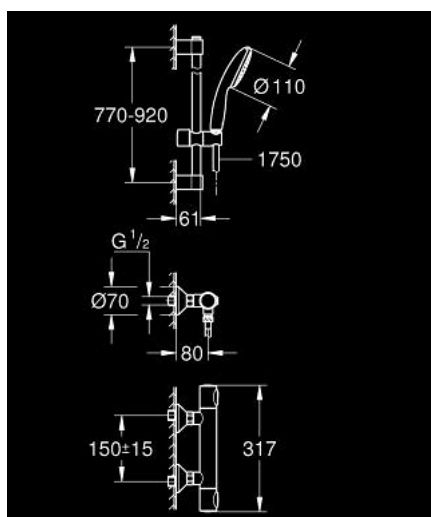

## 34 797 001 GROHTHERM 500 THERMOSTATIC SHOWER MIXER 1/2"

### PRODUCT DESCRIPTION

- Tyc: Chrome
- with shower rail set 1 spray (Rain)
- consisting of:
  - Grohtherm 500 thermostatic shower mixer 1/2" (34 793)
  - Tempesta shower rail set, 900 mm (27 925)
- professional exclusive

### SPARE PARTS

- 1: Temperature control handle (Spare part-nr. 49178000)
  - 2: Thermostatic compact cartridge 1/2" (Spare part-nr. 49175000)
  - 3: Headpart 1/2" (Spare part-nr. 49174000)
  - 4: Non-return valve (Spare part-nr. 08565000)
  - 5: Connection nipple (Spare part-nr. 49179000)
  - 5.1: O-ring  $\varnothing 17 \times \varnothing 2$  (Spare part-nr. 0305500M)
  - 5.2: Dirt strainer (Spare part-nr. 0726400M)
  - 6: S-union (Spare part-nr. 12075000)
  - 6.1: Seal (Spare part-nr. 0138600M)
  - 6.2: Escutcheon (Spare part-nr. 0221000M)
  - 7: Shower rail holder (Spare part-nr. 48607000)
  - 8: Shower rail holder (Spare part-nr. 48608000)
  - 9: Glide element (Spare part-nr. 48609000)
  - 10: Dirt strainer (Spare part-nr. 0700200M)
  - 11: Extension 3/4", 20 mm (Spare part-nr. 0713000M)\*
  - 12: Compensation disc (Spare part-nr. 48543001)\*
  - 13: Special spanner (Spare part-nr. 19377000)\*
  - 14: Socket spanner (Spare part-nr. 49059000)\*
- \* Optional accessories