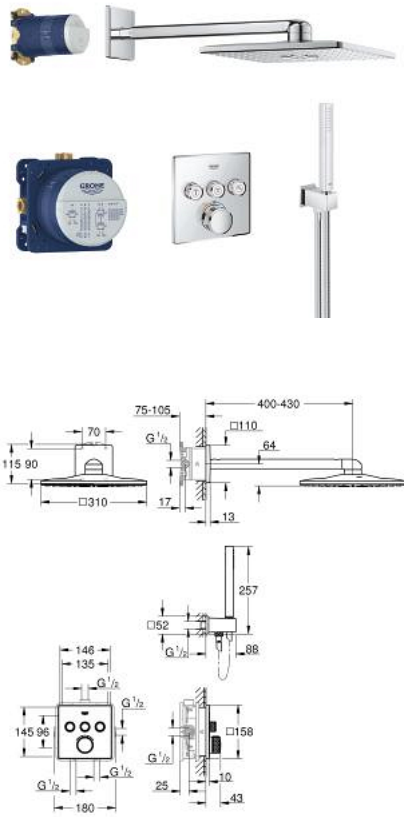

34 804 000 GROHTHERM SMARTCONTROL PERFECT SHOWER SET WITH RAINSHOWER SMARTACTIVE 310 CUBE

PRODUCT DESCRIPTION

- Tyc: Chrome
- consisting of:
 - concealed thermostat with 3 valves (29 126)
 - Grotherm SmartControl set for final installation
 - GROHE Rapido SmartBox universal rough-in box, 1/2" (35 604)
 - Rainshower SmartActive 310 Cube head shower set (26 479) including head shower with 2 sprays, horizontal shower arm 400 mm and head shower rough-in (26 483)
 - Euphoria Cube Stick hand shower (27 698)
 - Euphoria Cube wall union with integrated shower holder (26 370)
 - Rotaflex Metal Long-Life TwistStop shower hose 1500 mm (28 417)
- professional exclusive