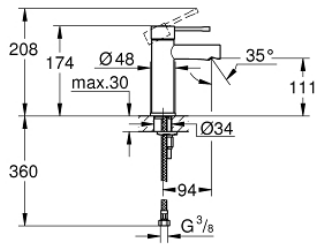

34 813 001 **ESSENCE BASIN MIXER 1/2"**
S-SIZE

PRODUCT DESCRIPTION

- Colour: chrome
- single hole installation
- metal lever
- GROHE SilkMove 28 mm ceramic cartridge
- with temperature limiter
- GROHE LongLife finish
- GROHE EcoJoy - less water, perfect flow
- maximum flow rate (at 3 bar): 5 l/min
- GROHE FastFixation Plus installation system
- smooth body
- flexible connection hoses
- min. recommended pressure 1.0 bar
- professional exclusive
- replaces Essence basin mixer 34 294 001

34 813 001 **ESSENCE BASIN MIXER 1/2"**
S-SIZE

SPARE PARTS

- 1: Lever (Spare part-nr. 46917000)
 - 2: retaining ring (Spare part-nr. 46715000)
 - 3: Cartridge (Spare part-nr. 46580000)
 - 4: Mousseur (Spare part-nr. 46765000)
 - 5: Escutcheon (Spare part-nr. 48603000)
 - 6: Shank mounting kit (Spare part-nr. 46645000)
 - 7: Waste set with push-open plug (Spare part-nr. 65807000)*
 - 8: Mounting wrench (Spare part-nr. 19017000)*
- * Optional accessories