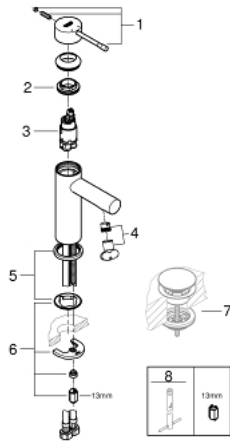

34 813 001 **ESSENCE BASIN MIXER 1/2"**
S-SIZE

PRODUCT DESCRIPTION

- Colour: chrome
- single hole installation
- metal lever
- GROHE SilkMove 28 mm ceramic cartridge
- with temperature limiter
- GROHE LongLife finish
- GROHE EcoJoy - less water, perfect flow
- maximum flow rate (at 3 bar): 5 l/min
- GROHE FastFixation Plus installation system
- smooth body
- flexible connection hoses
- min. recommended pressure 1.0 bar
- professional exclusive

34 813 001 **ESSENCE BASIN MIXER 1/2"**
S-SIZE

SPARE PARTS

- 1: Lever (Spare part-nr. 46917000)
 - 2: retaining ring (Spare part-nr. 46715000)
 - 3: Cartridge (Spare part-nr. 46580000)
 - 4: Mousseur (Spare part-nr. 46765000)
 - 5: Escutcheon (Spare part-nr. 48603000)
 - 6: Shank mounting kit (Spare part-nr. 46645000)
 - 7: Waste set with push-open plug (Spare part-nr. 65807000)*
 - 8: Mounting wrench (Spare part-nr. 19017000)*
- * Optional accessories