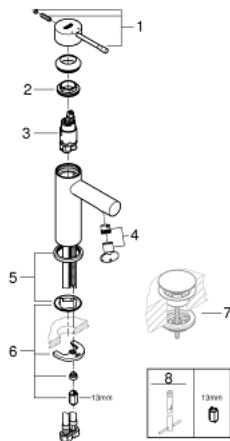

34 813 001 **ESSENCE BASIN MIXER 1/2"**
S-SIZE

PRODUCT DESCRIPTION

- Colour: chrome
- single hole installation
- metal lever
- GROHE SilkMove 28 mm ceramic cartridge
- with temperature limiter
- GROHE LongLife finish
- GROHE EcoJoy - less water, perfect flow
- maximum flow rate (at 3 bar): 5 l/min
- GROHE FastFixation Plus installation system
- smooth body
- flexible connection hoses
- min. recommended pressure 1.0 bar
- professional exclusive
- replaces Essence basin mixer 34 294 001

34 813 001 **ESSENCE BASIN MIXER 1/2"**
S-SIZE

SPARE PARTS

- 1: Lever (Spare part-nr. 46917000)
 - 2: retaining ring (Spare part-nr. 46715000)
 - 3: Cartridge (Spare part-nr. 46580000)
 - 4: Mousseur (Spare part-nr. 46765000)
 - 5: Escutcheon (Spare part-nr. 48603000)
 - 6: Shank mounting kit (Spare part-nr. 46645000)
 - 7: Waste set with push-open plug (Spare part-nr. 65807000)*
 - 8: Mounting wrench (Spare part-nr. 19017000)*
- * Optional accessories