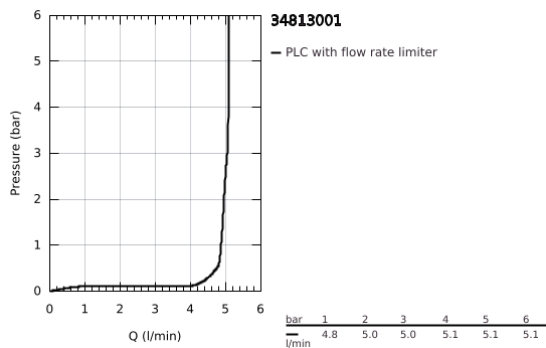

34 813 001 **ESSENCE BASIN MIXER 1/2"**
S-SIZE

PRODUCT DESCRIPTION

- Colour: chrome
- single hole installation
- metal lever
- GROHE SilkMove 28 mm ceramic cartridge
- with temperature limiter
- GROHE LongLife finish
- GROHE EcoJoy - less water, perfect flow
- maximum flow rate (at 3 bar): 5 l/min
- GROHE FastFixation Plus installation system
- smooth body
- flexible connection hoses
- min. recommended pressure 1.0 bar
- professional exclusive

34 813 001 **ESSENCE BASIN MIXER 1/2"**
S-SIZE

SPARE PARTS

- 1: Lever (Spare part-nr. 46917000)
 - 2: retaining ring (Spare part-nr. 46715000)
 - 3: Cartridge (Spare part-nr. 46580000)
 - 4: Mousseur (Spare part-nr. 46765000)
 - 5: Escutcheon (Spare part-nr. 48603000)
 - 6: Shank mounting kit (Spare part-nr. 46645000)
 - 7: Waste set with push-open plug (Spare part-nr. 65807000)*
 - 8: Mounting wrench (Spare part-nr. 19017000)*
- * Optional accessories