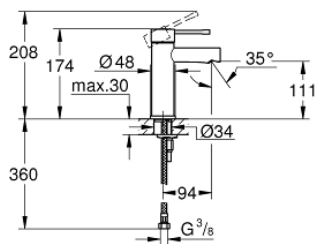

34 813 001 **ESSENCE BASIN MIXER 1/2"**
S-SIZE

PRODUCT DESCRIPTION

- Colour: chrome
- single hole installation
- metal lever
- GROHE SilkMove 28 mm ceramic cartridge
- with temperature limiter
- GROHE LongLife finish
- GROHE EcoJoy - less water, perfect flow
- maximum flow rate (at 3 bar): 5 l/min
- GROHE FastFixation Plus installation system
- smooth body
- flexible connection hoses
- min. recommended pressure 1.0 bar
- professional exclusive

34 813 001 **ESSENCE BASIN MIXER 1/2"**
S-SIZE

SPARE PARTS

- 1: Lever (Spare part-nr. 46917000)
 - 2: retaining ring (Spare part-nr. 46715000)
 - 3: Cartridge (Spare part-nr. 46580000)
 - 4: Mousseur (Spare part-nr. 46765000)
 - 5: Escutcheon (Spare part-nr. 48603000)
 - 6: Shank mounting kit (Spare part-nr. 46645000)
 - 7: Waste set with push-open plug (Spare part-nr. 65807000)*
 - 8: Mounting wrench (Spare part-nr. 19017000)*
- * Optional accessories