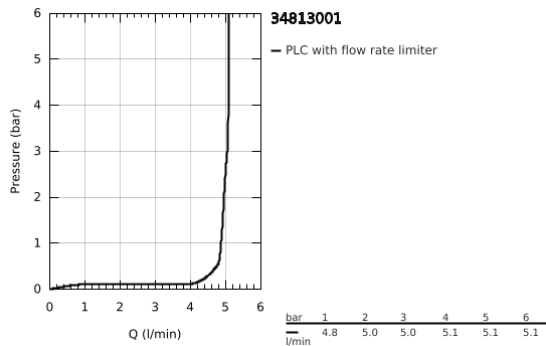

34 813 001 **ESSENCE BASIN MIXER 1/2"**
S-SIZE

PRODUCT DESCRIPTION

- Colour: chrome
- single hole installation
- metal lever
- GROHE SilkMove 28 mm ceramic cartridge
- with temperature limiter
- GROHE LongLife finish
- GROHE EcoJoy - less water, perfect flow
- maximum flow rate (at 3 bar): 5 l/min
- GROHE FastFixation Plus installation system
- smooth body
- flexible connection hoses
- min. recommended pressure 1.0 bar
- professional exclusive
- replaces Essence basin mixer 34 294 001

34 813 001 **ESSENCE BASIN MIXER 1/2"**
S-SIZE

SPARE PARTS

- 1: Lever (Spare part-nr. 46917000)
 - 2: retaining ring (Spare part-nr. 46715000)
 - 3: Cartridge (Spare part-nr. 46580000)
 - 4: Mousseur (Spare part-nr. 46765000)
 - 5: Escutcheon (Spare part-nr. 48603000)
 - 6: Shank mounting kit (Spare part-nr. 46645000)
 - 7: Waste set with push-open plug (Spare part-nr. 65807000)*
 - 8: Mounting wrench (Spare part-nr. 19017000)*
- * Optional accessories